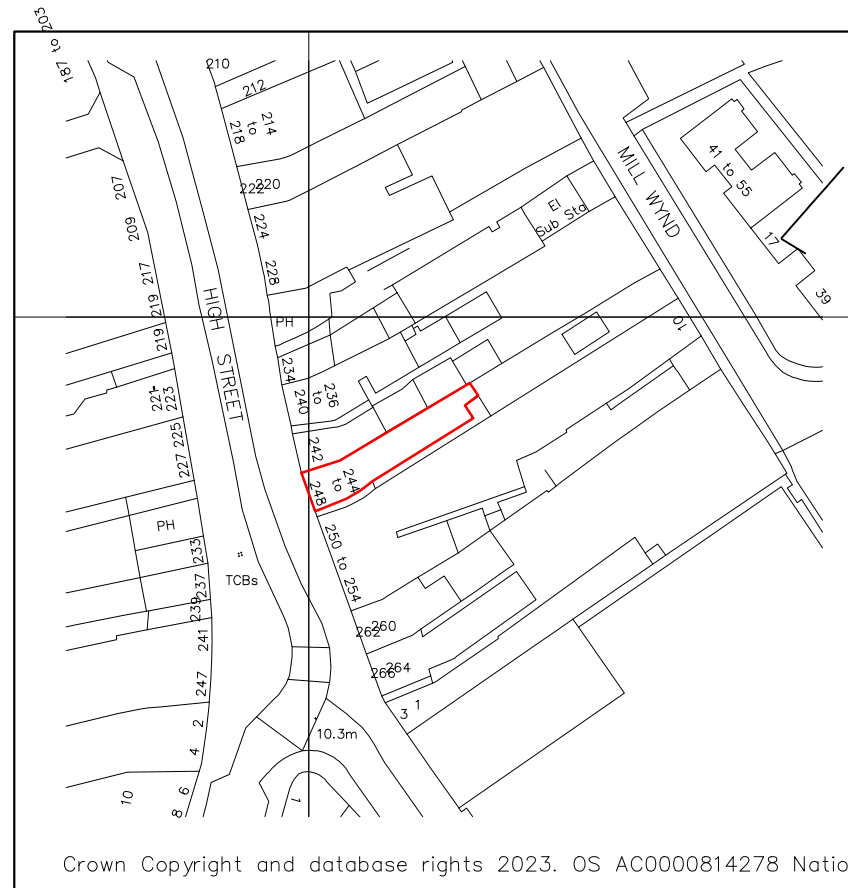

NORTH

244-246 HIGH STREET,  
AYR,  
KA7 1RL

**SITE LOCATION PLAN**  
**(1:1250 @ A4)**

Crown Copyright and database rights 2023. OS AC0000814278 National Map Centre.