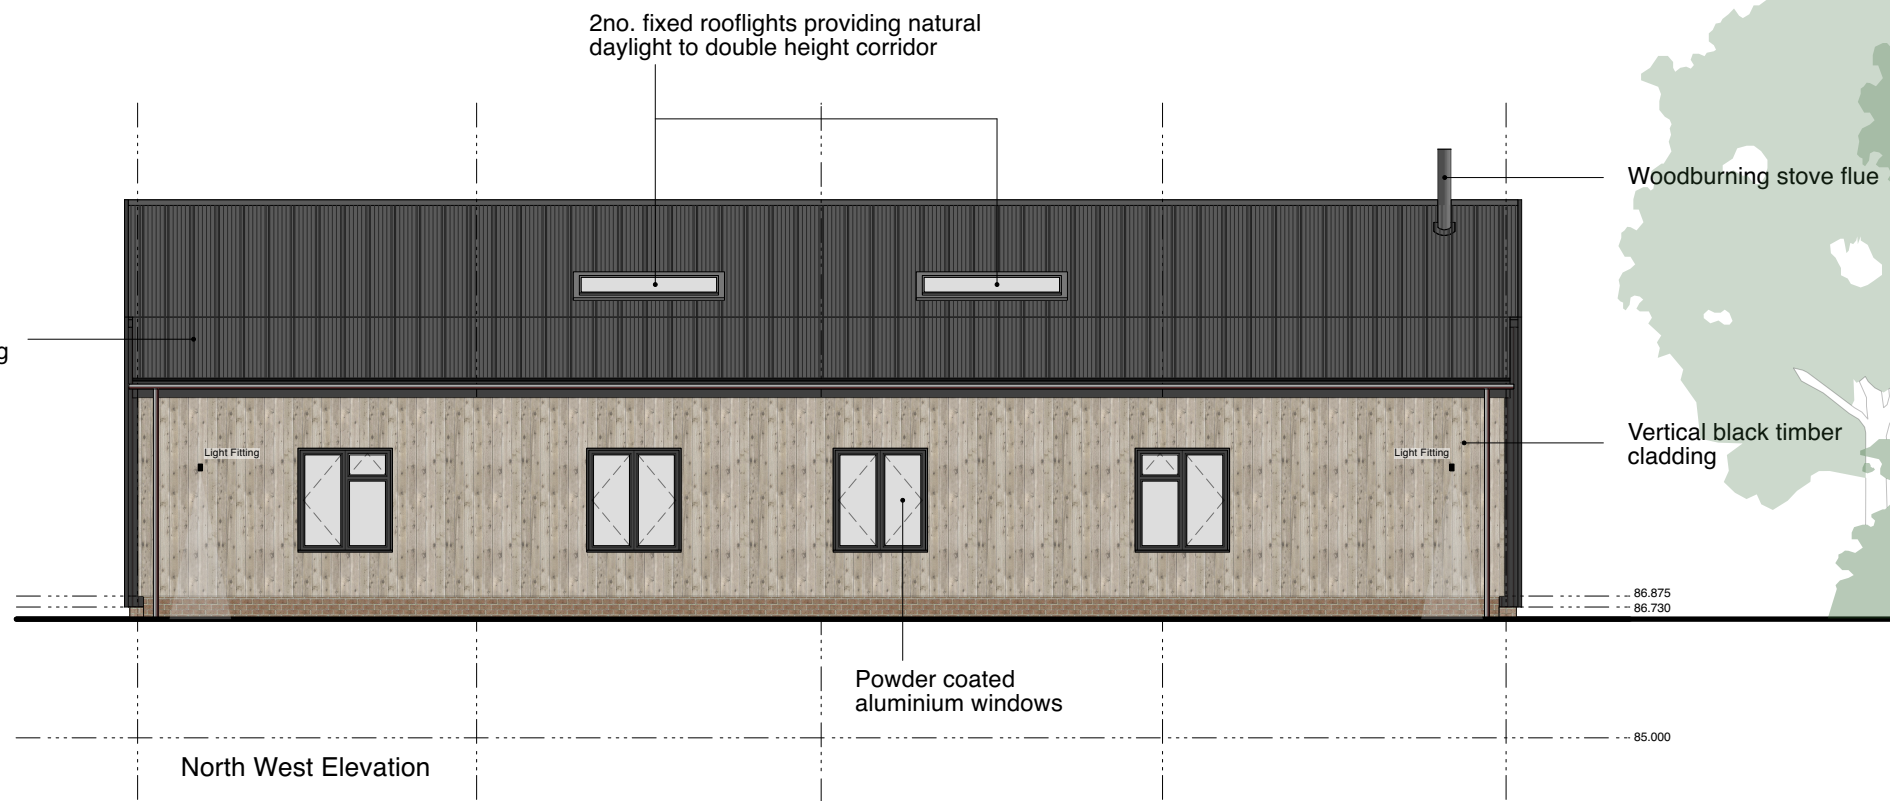

The copyright of this drawing is vested in Robinson Waters Architects Ltd and must not be copied or reproduced without written consent.

External light fittings:
Astro 'Dartmouth' Single LED Black IP54 Outdoor LED Wall Light

Project:	Proposed Barn Conversion May Farm Kilndown		
Drg title:	Proposed SE & NW Elevations		
Date:	October 2022	Scale:	1:100@A3
Drg no:	RWA22/128-P04	Rev:	-

Proposed Elevations
Scale 1:100@A3

EXTERNAL LIGHTING PROPOSAL