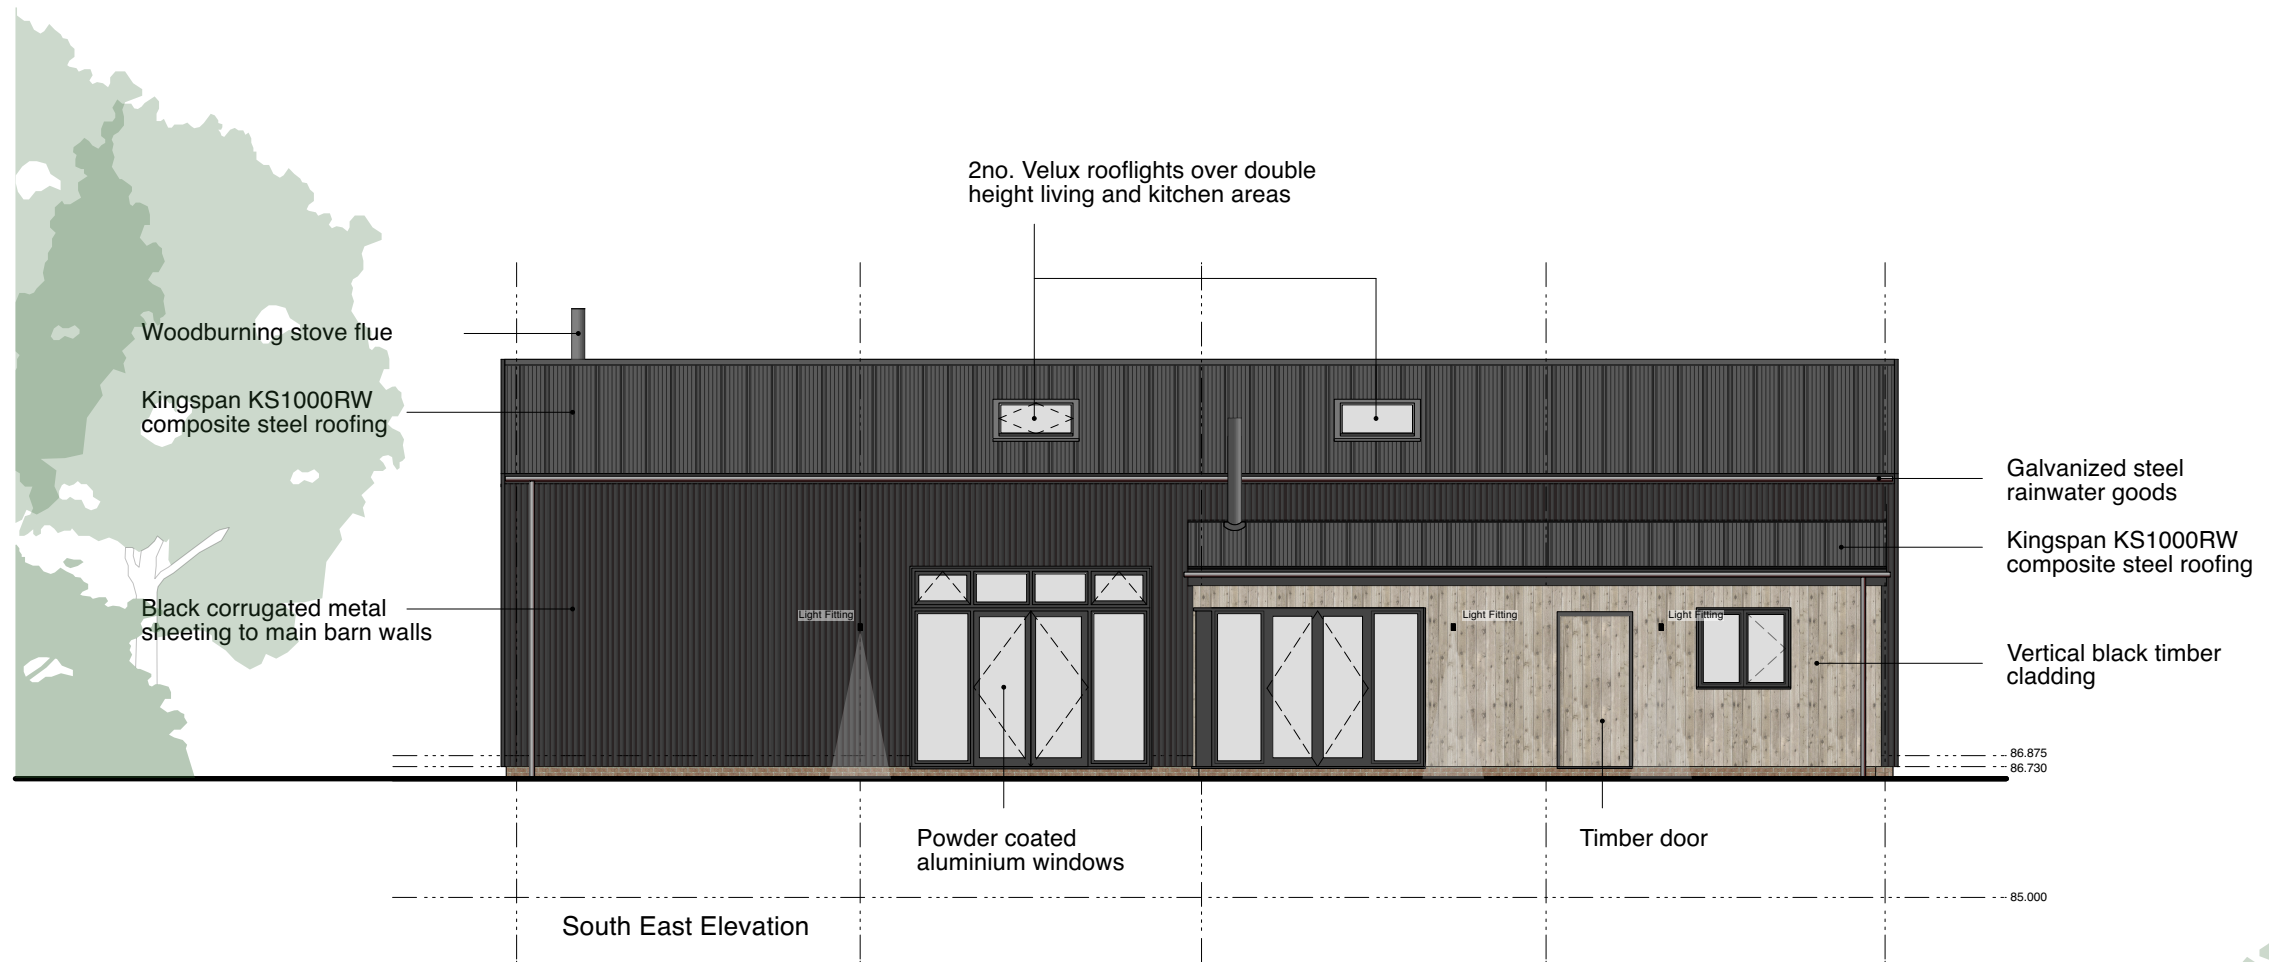

The copyright of this drawing is vested in Robinson Waters Architects Ltd and must not be copied or reproduced without written consent.

External light fittings:
Astro 'Dartmouth' Single LED Black IP54 Outdoor LED Wall Light

Project:	Proposed Barn Conversion May Farm Kilndown		
Drg title:	Proposed SE & NW Elevations		
Date:	October 2022	Scale:	1:100@A3
Drg no:	RWA22/128-P04	Rev:	-

Proposed Elevations
Scale 1:100@A3

EXTERNAL LIGHTING PROPOSAL