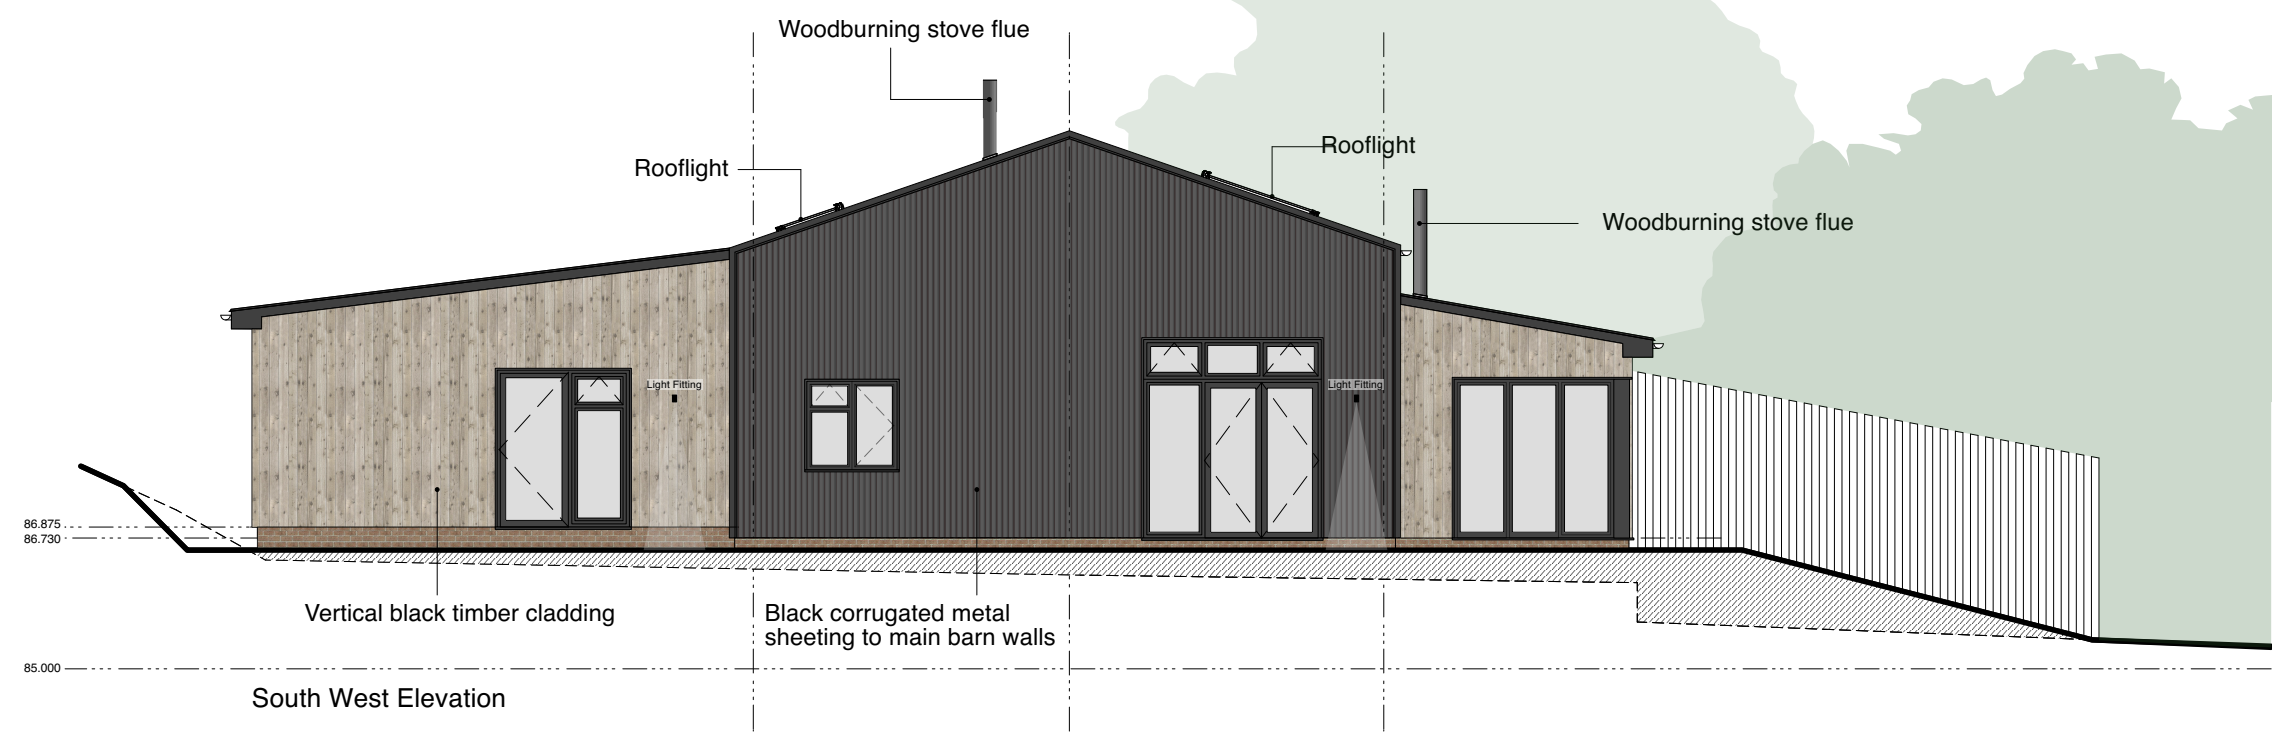

The copyright of this drawing is vested in Robinson Waters Architects Ltd and must not be copied or reproduced without written consent.

External light fittings:
Astro 'Dartmouth' Single LED Black IP54 Outdoor LED Wall Light

Project:	Proposed Barn Conversion May Farm Kilndown		
Drg title:	Proposed NE & SW Elevations		
Date:	October 2022	Scale:	1:100@A3
Drg no:	RWA22/128-P03	Rev:	-

Proposed Elevations
Scale 1:100@A3
EXTERNAL LIGHTING PROPOSAL