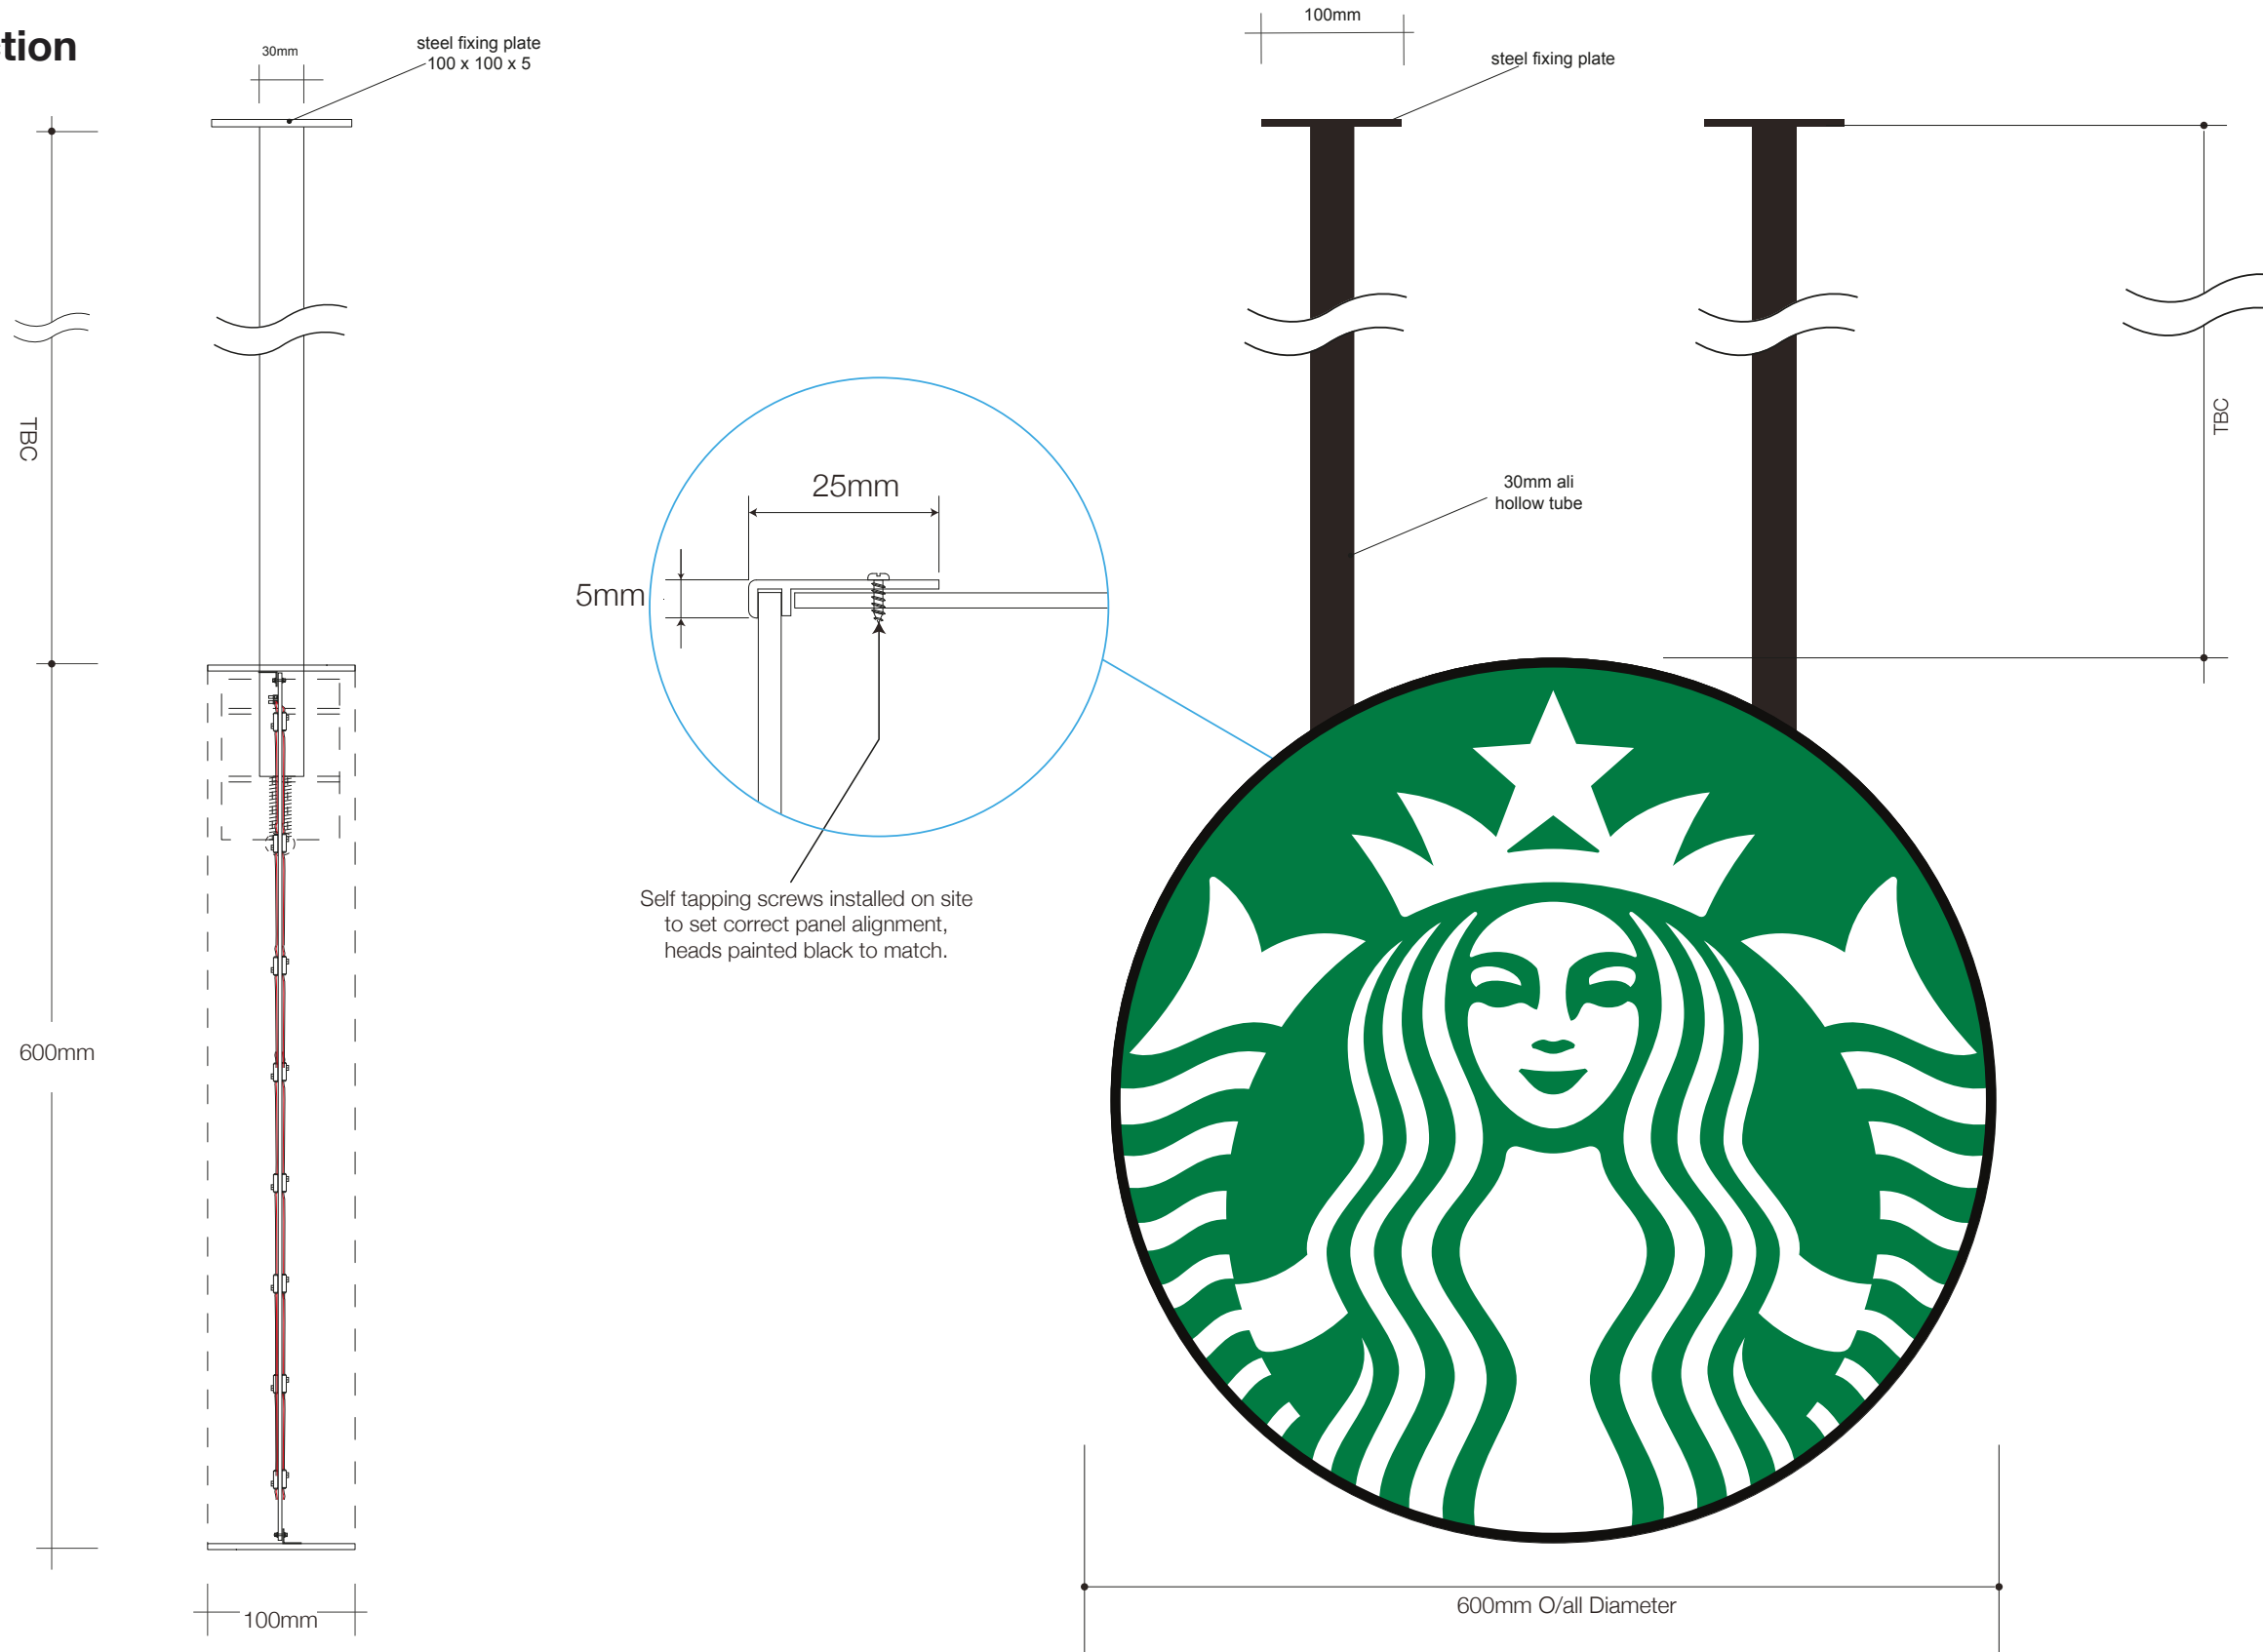

S3 Hanging Sign Single Sided - illuminated (behind glass)

Fabricated aluminium carcass with bolted aluminium hanging bars and fixing plate, finished satin black RAL9005. 3mm opal 050 acrylic face panels with green translucent (MT-667) siren decal applied both sides, face panels held in place with plastic F trim. Internally illuminated via cool white LED modules.

**ALL fixing heads painted black on site.*

Typical Section

Client Cobra Coffee/STARBUCKS				
Address Woodside Leisure Park Kingsway North Orbital, Watford WD25 7JZ				
Drawing 003-SBXWIMBLEDON-PP 01	Revision A			
SCALE 1:5	SHEET SIZE A3	DRAWN GW	CHKD SL	DATE 12/12/23
Key2 Group Unit C4, Hazleton Interchange Lakesmere Road Horndean PO8 9JU		☎ 08450 55 44 33 ✉ info@key2uk.com 🌐 www.key2uk.com		

THIS DRAWING IS THE COPYRIGHT OF THE KEY2 GROUP AND MAY NOT BE COPIED, ALTERED OR REPRODUCED IN ANY FORM, OR PASSED TO A THIRD PARTY WITHOUT THE WRITTEN CONSENT OF THE KEY2 GROUP.
DIMENSIONS SHOULD BE CHECKED AND VERIFIED ON SITE AND ANY DISCREPANCIES SHOULD BE REPORTED TO THE DESIGNER.
DO NOT SCALE FROM THIS DRAWING, EXCEPT FOR PLANNING PURPOSES. USE FIGURED DIMENSIONS ONLY.
IF IN DOUBT ASK FOR CONFIRMATION