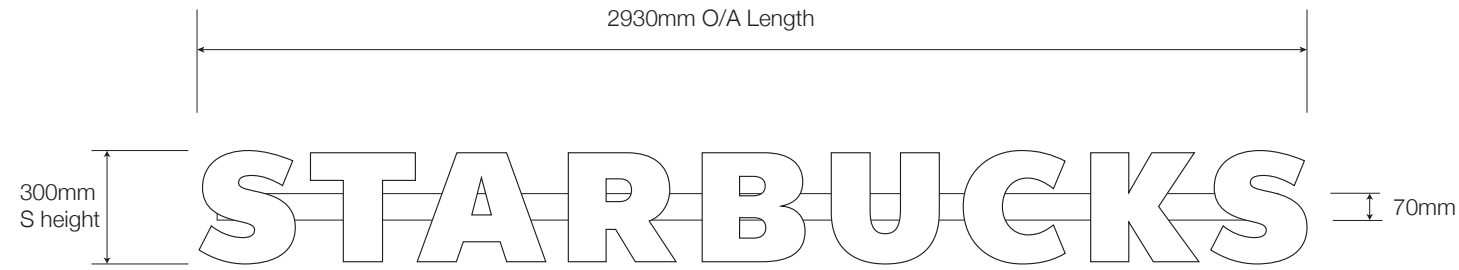

**S1** 300mm 3D Wordmark - Illuminated

White faces, black returns.  
Raceway finished black  
Scale 1:20

**S1** Typical Section - 1:2

Client <b>Cobra Coffee/STARBUCKS</b>				
Address <b>Woodside Leisure Park Kingsway North Orbital, Watford WD25 7JZ</b>				
Drawing		Revision		
003-SBXWATFORD-PP 01		<b>A</b>		
SCALE 1:2 1:20	SHEET SIZE A3	DRAWN GW	CHKD SL	DATE 12/12/23
Key2 Group Unit C4, Hazleton Interchange Lakesmere Road Horndean PO8 9JU 08450 55 44 33 info@key2uk.com www.key2uk.com				