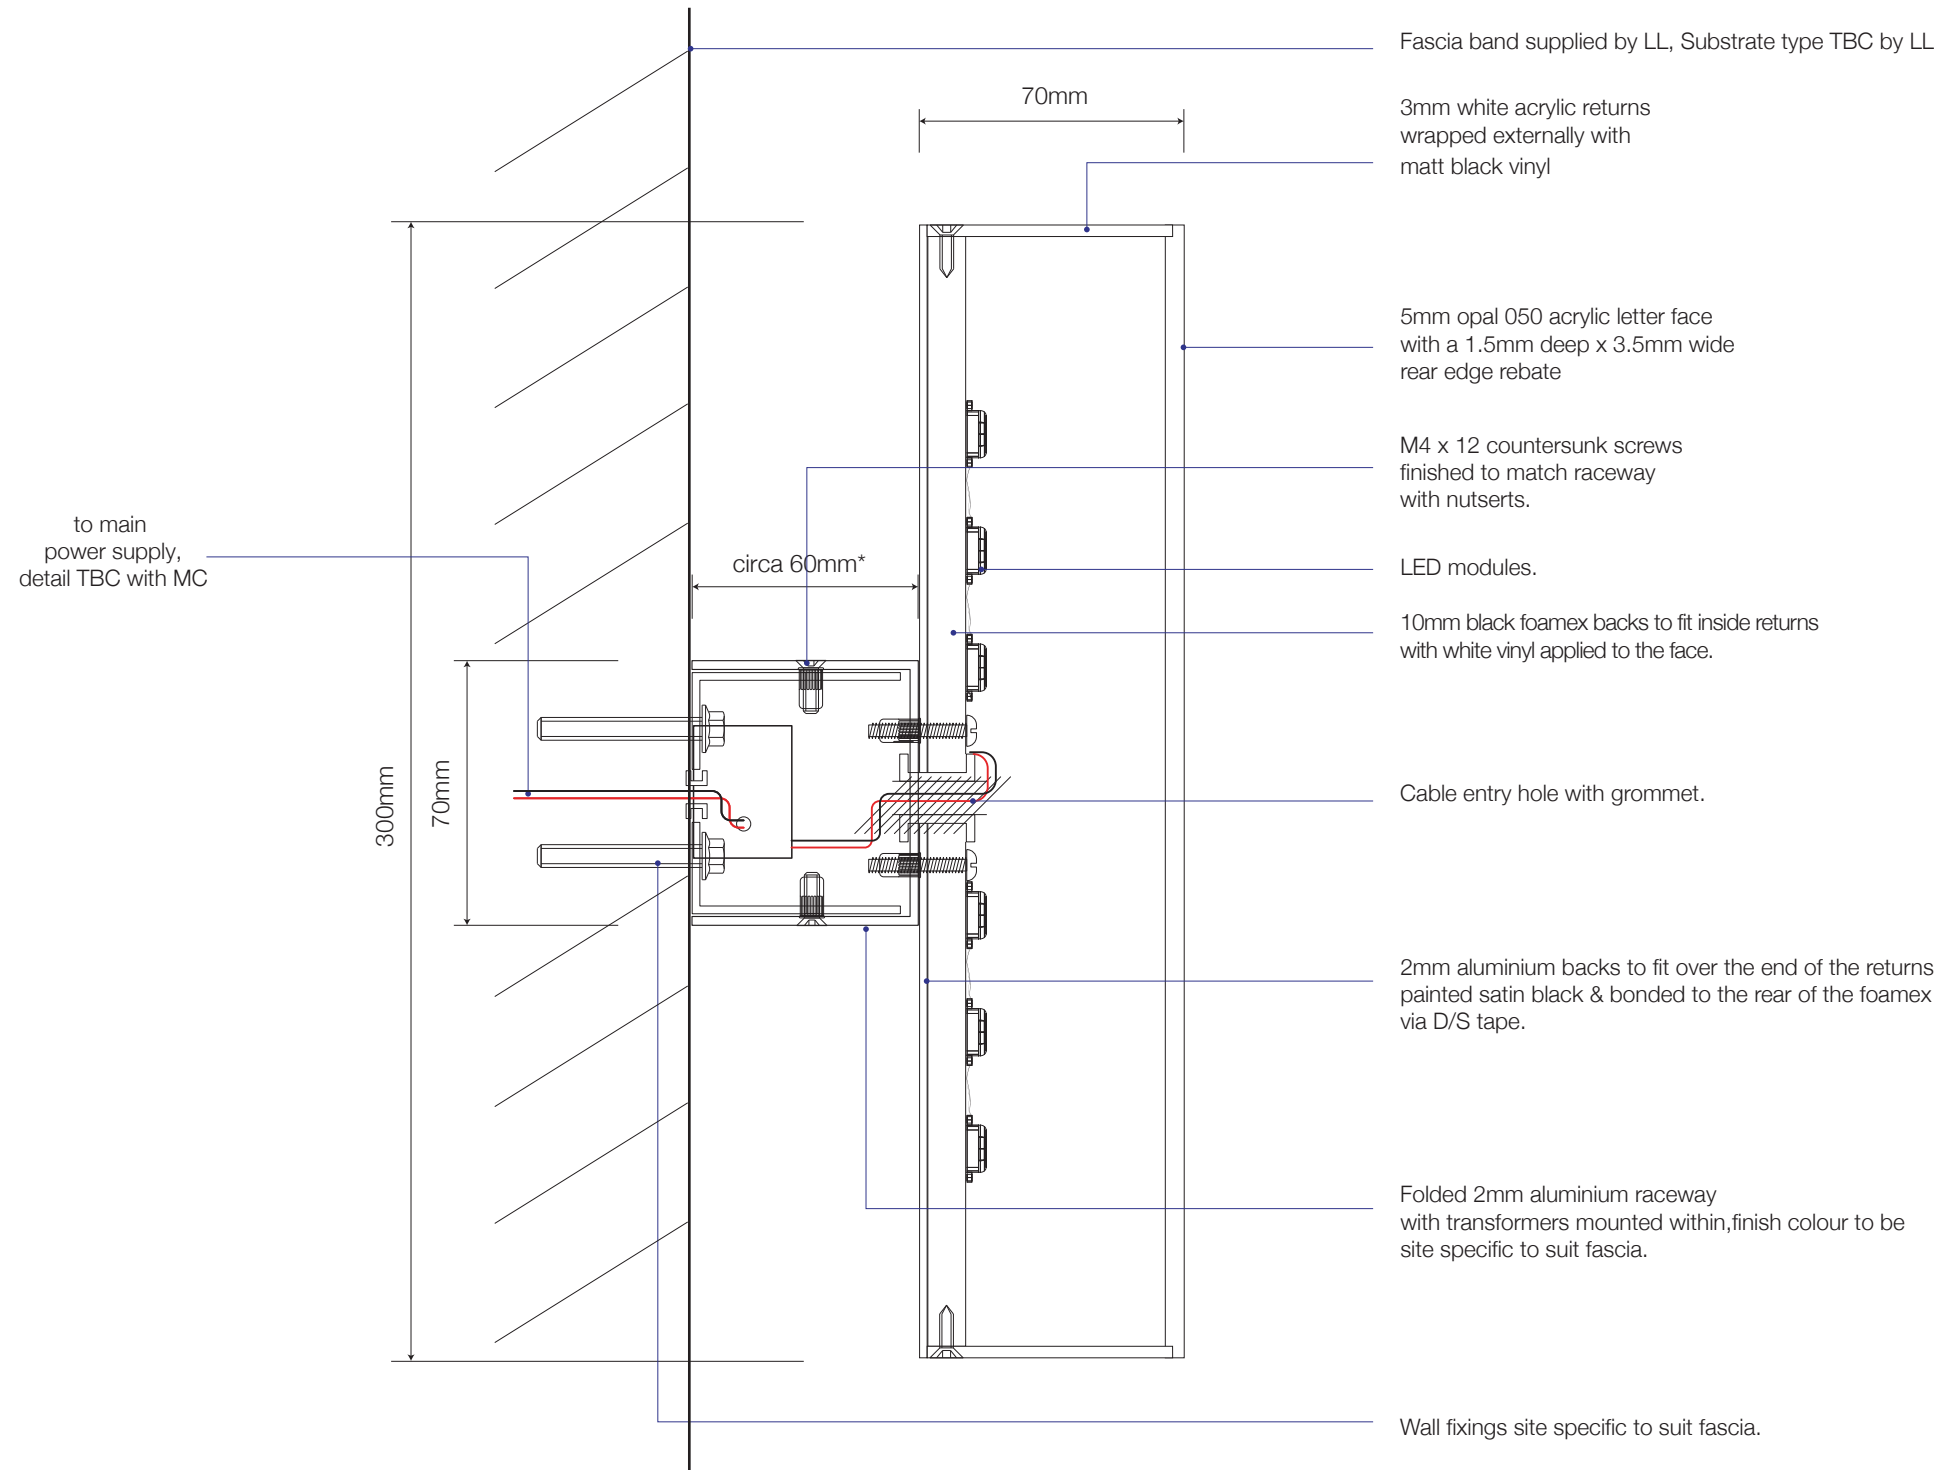

**S1** 300mm 3D Wordmark - Illuminated

White faces, black returns.  
Raceway finished black  
Scale 1:20

**S1** Typical Section - 1:2

Client <b>Cobra Coffee/STARBUCKS</b>				
Address <b>Woodside Leisure Park Kingsway North Orbital, Watford WD25 7JZ</b>				
Drawing		Revision		
003-SBXWATFORD-PP 01		<b>A</b>		
SCALE 1:2 1:20	SHEET SIZE A3	DRAWN GW	CHKD SL	DATE 12/12/23
Key2 Group Unit C4, Hazleton Interchange Lakesmere Road Horndean PO8 9JU 08450 55 44 33 info@key2uk.com www.key2uk.com				