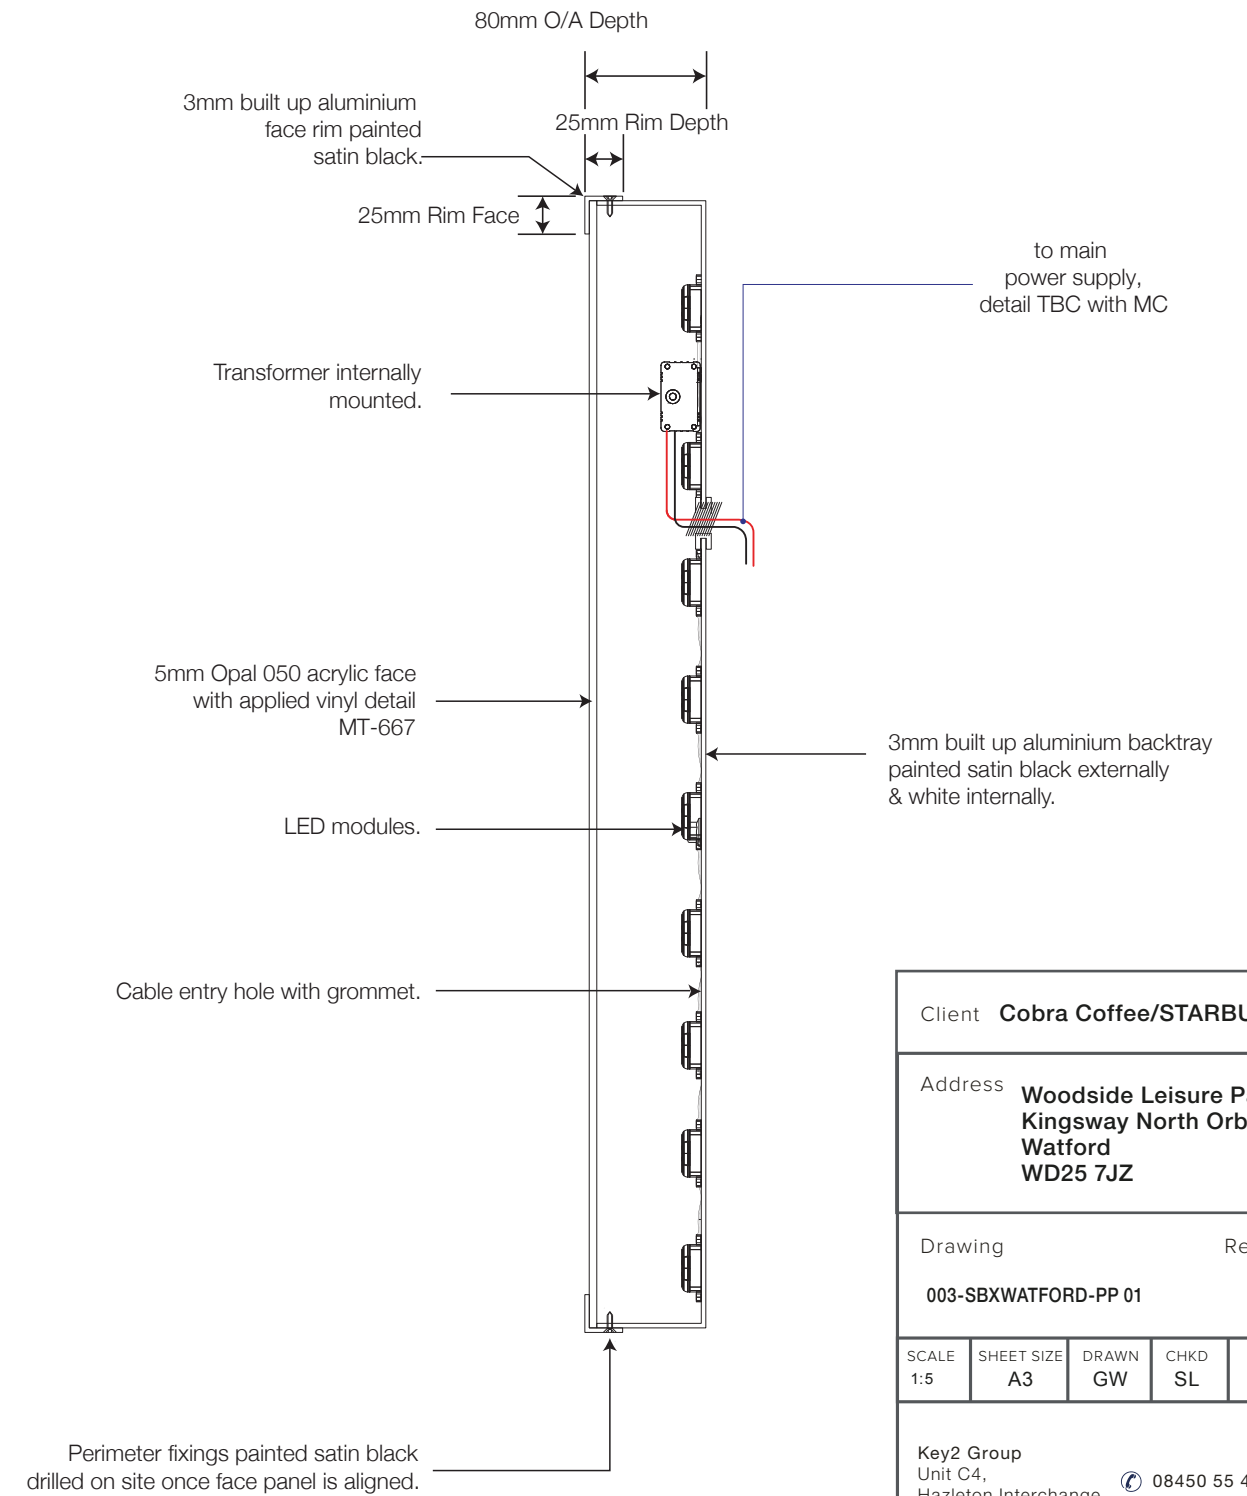

S2 750mm External Surface Mounted Roundel - 1:5
Internally illuminated

Typical Section - 1:5

Client Cobra Coffee/STARBUCKS				
Address Woodside Leisure Park Kingsway North Orbital, Watford WD25 7JZ				
Drawing 003-SBXWATFORD-PP 01	Revision A			
SCALE 1:5	SHEET SIZE A3	DRAWN GW	CHKD SL	DATE 12/12/23
Key2 Group Unit C4, Hazleton Interchange Lakesmere Road Horndean PO8 9JU		08450 55 44 33 info@key2uk.com www.key2uk.com		