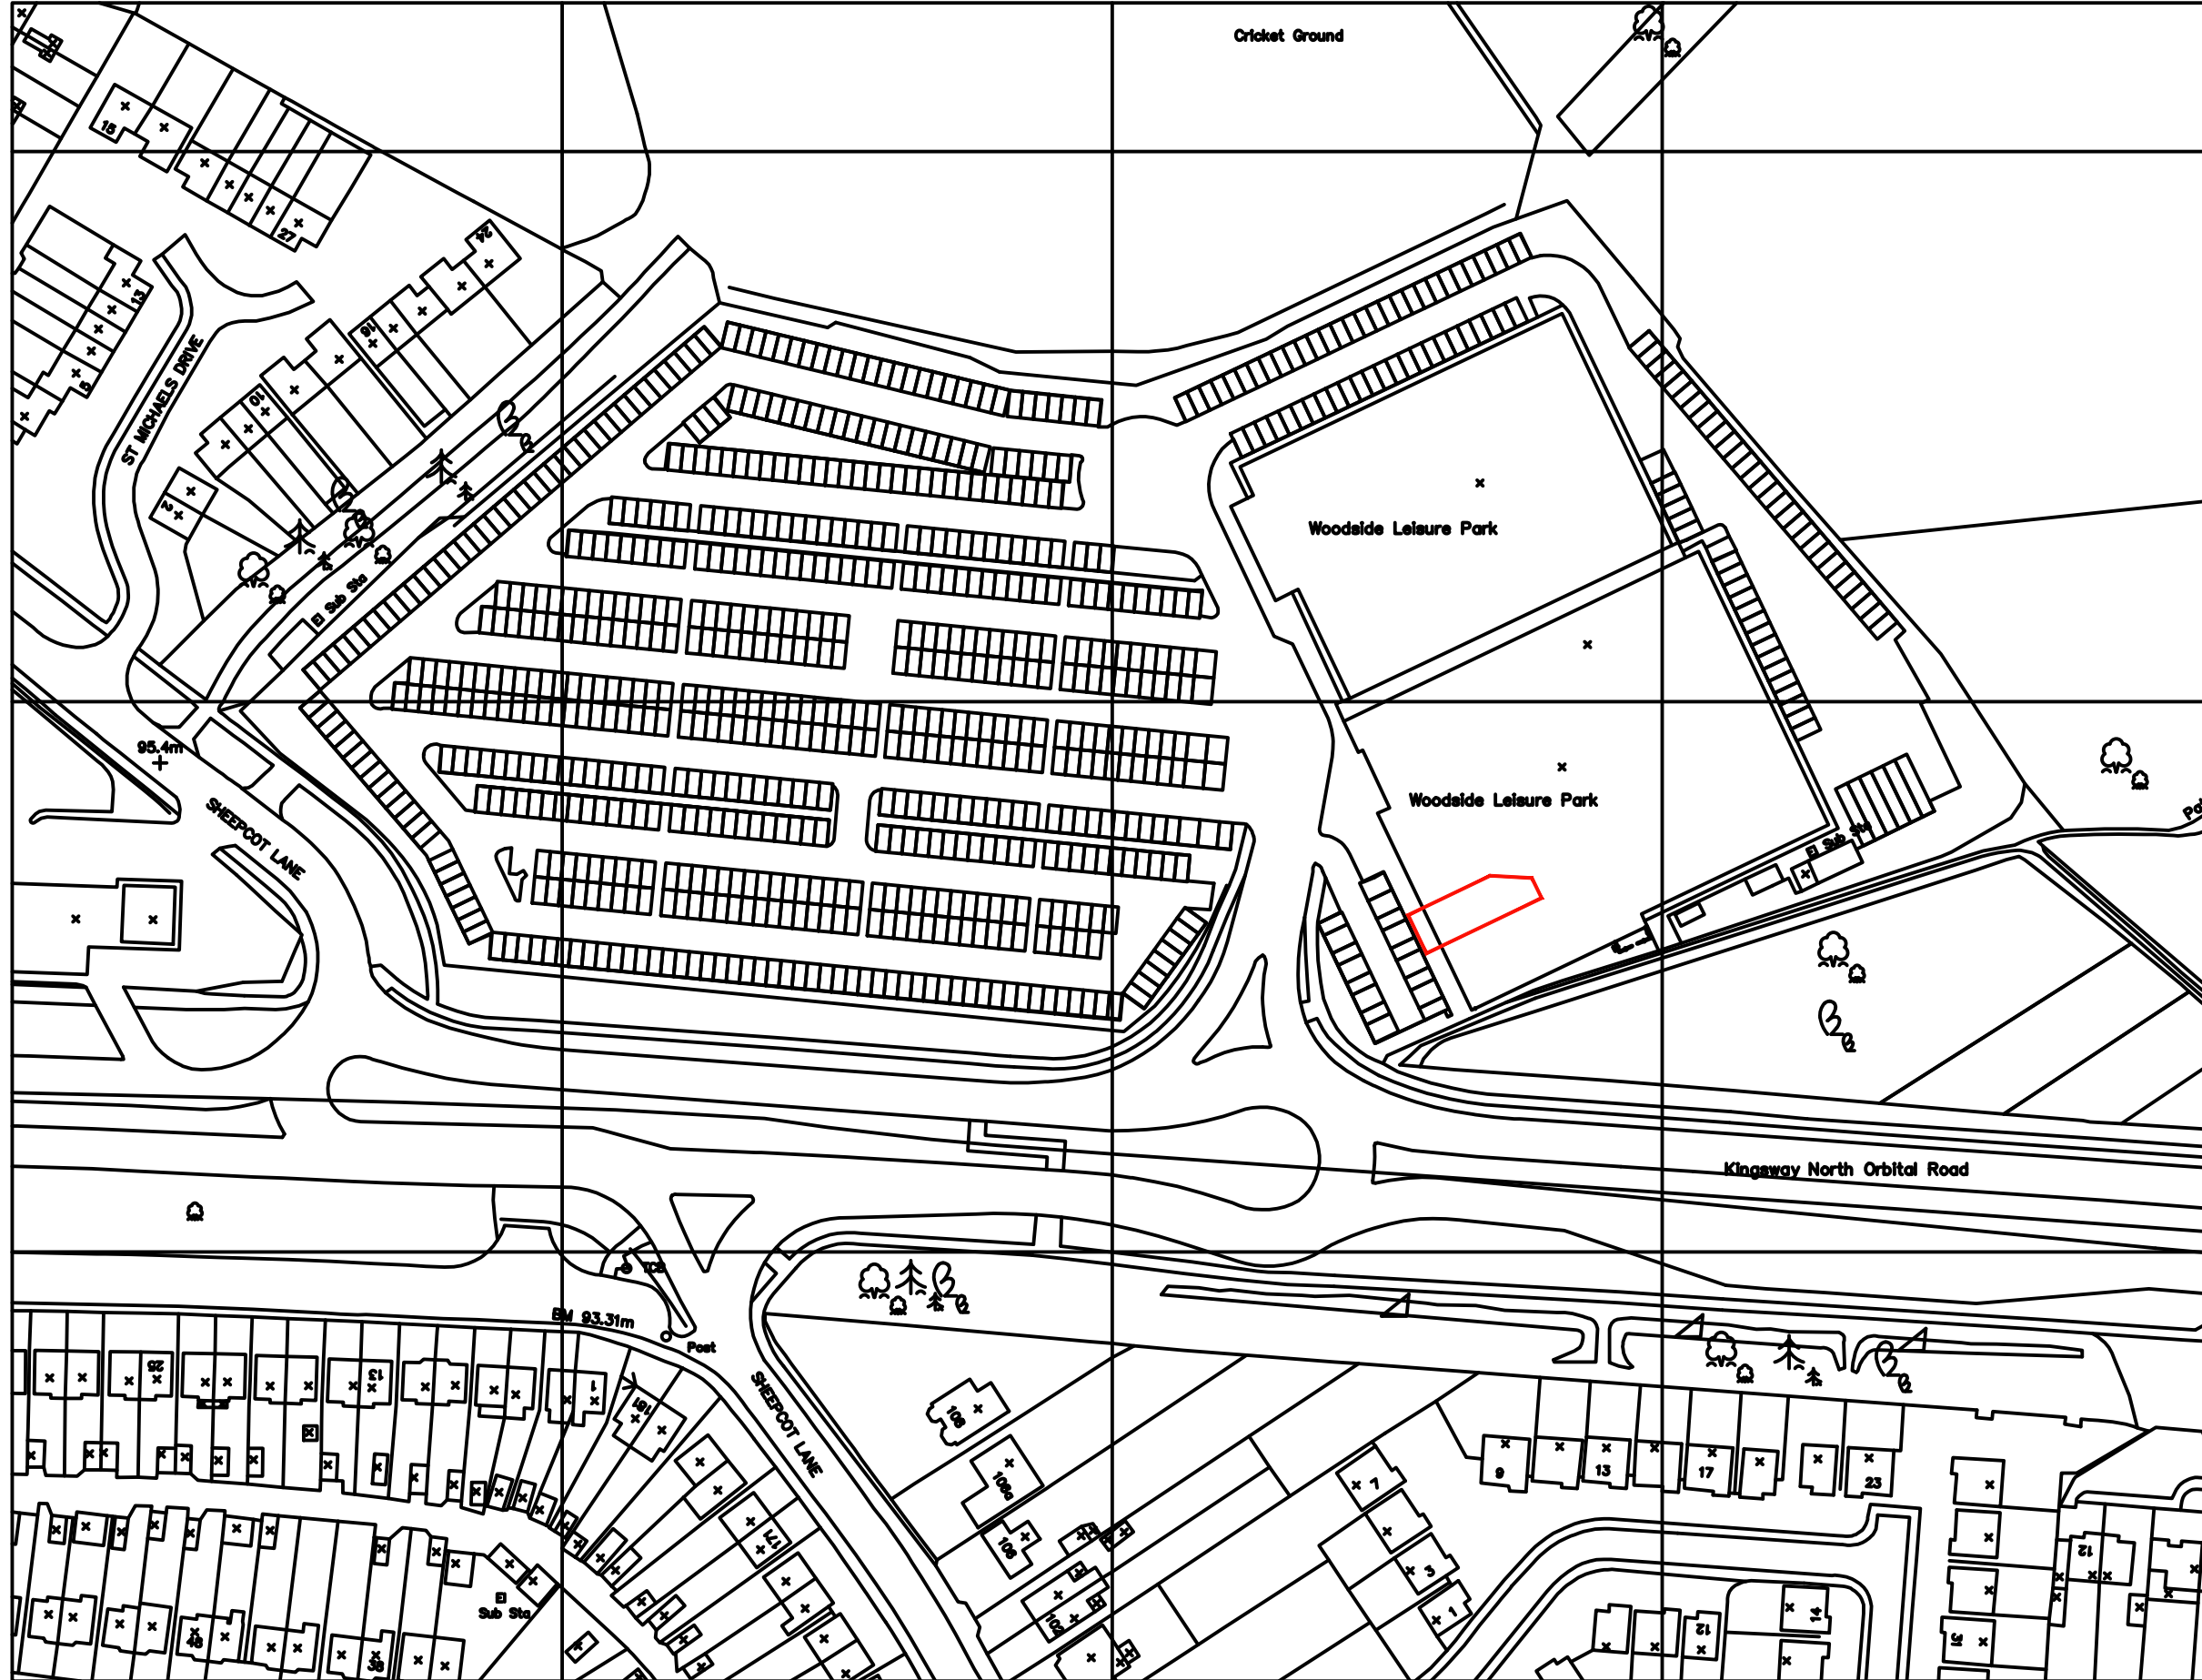

DO NOT SCALE FROM THIS DRAWING, EXCEPT FOR PLANNING PURPOSES. USE FIGURED DIMENSIONS ONLY.

IF IN DOUBT ASK FOR CONFIRMATION.

0 10m

50m

STATUS: **LOCATION**

CLIENT: COBRA COFFEE LIMITED
1000 LAKESIDE, WESTERN ROAD
PORTSMOUTH, HAMPSHIRE,
GREAT BRITAIN. PO6 3FE

DESIGNER: COBRA COFFEE LIMITED

SITE: WOODSIDE LEISURE PARK
WATFORD WD 25 7JZ

TITLE: **LOCATION PLAN**

SCALE AT A3: 1:1250	DATE: 15-12-2023	DRAWN: SL	CHECKED:
DRAWING NO: CC-0119-V1-GF-DR-K-0004	REVISION:		