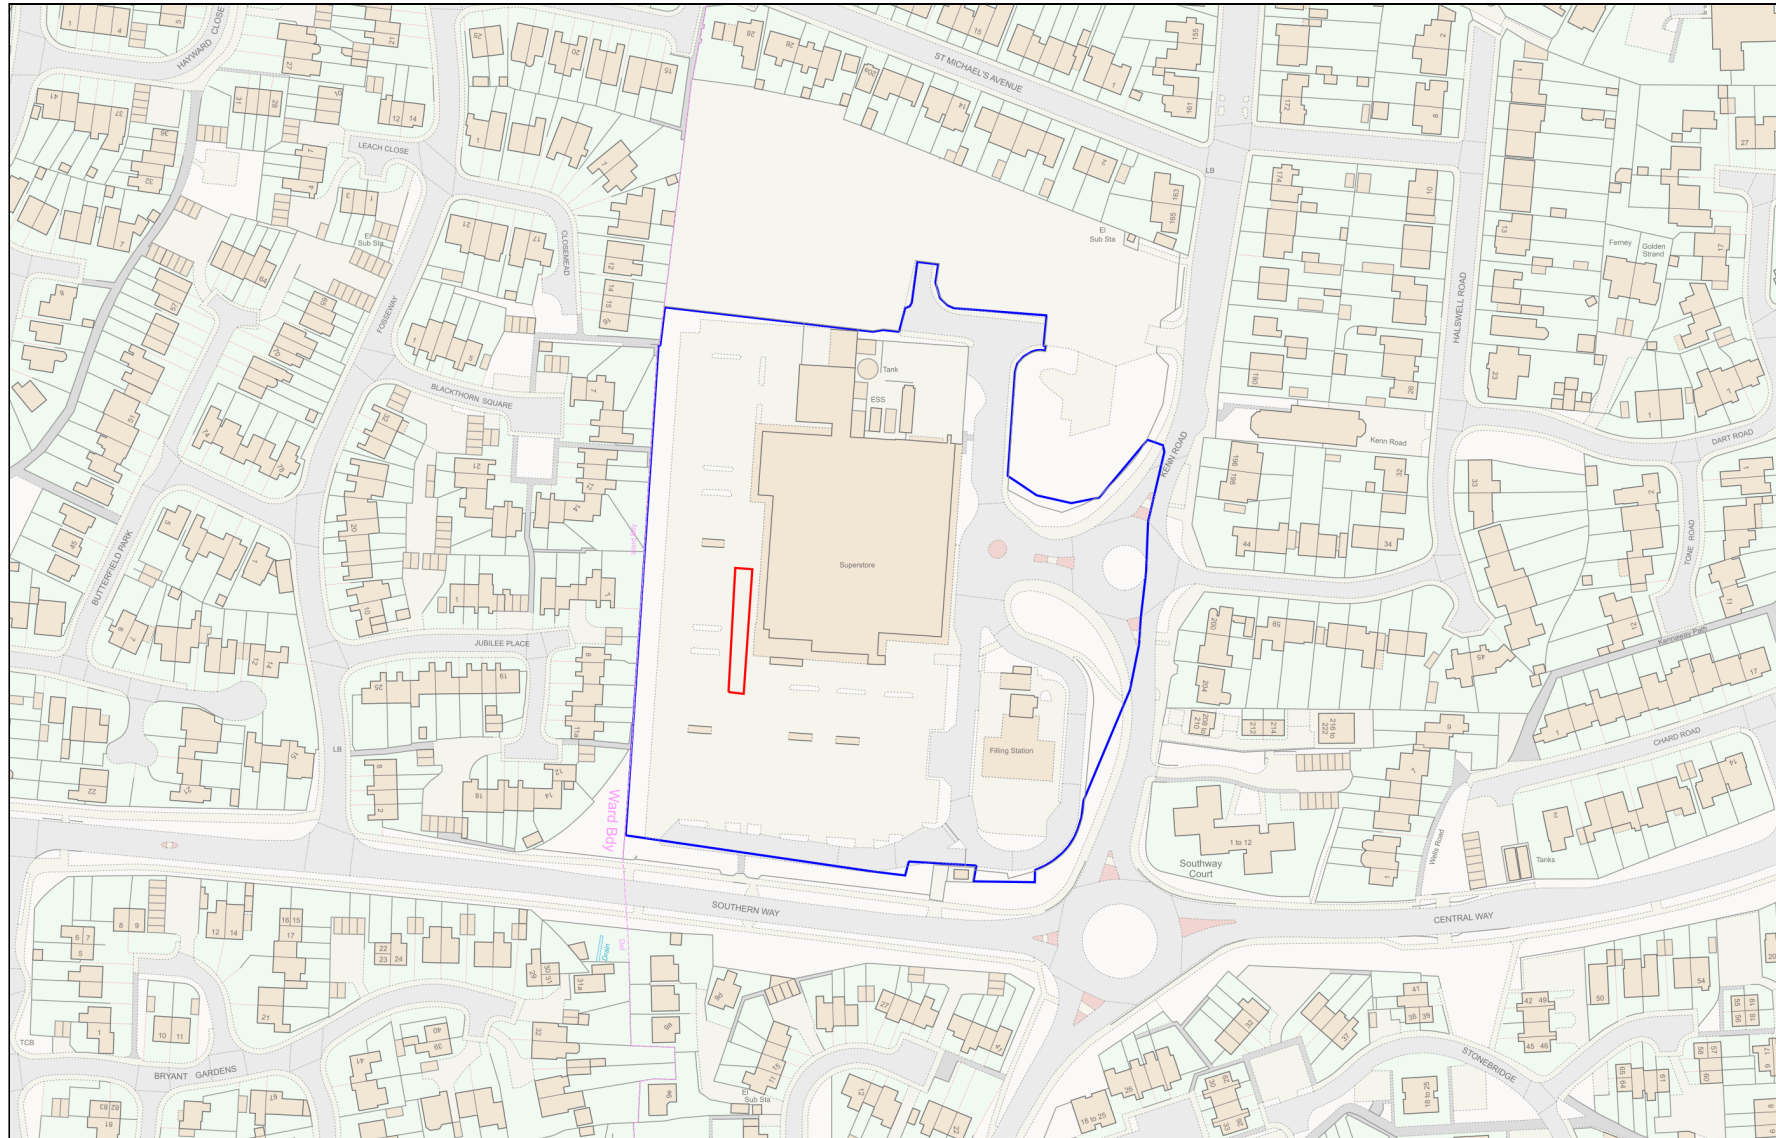

Location Plan

Site Address: Tesco, Tesco Stores Ltd, Kenn Road, Clevedon, BS21 6LH

Date Produced: 06-Dec-2023

Scale: 1:2500 @A4

Planning Portal Reference: PP-12654971v1