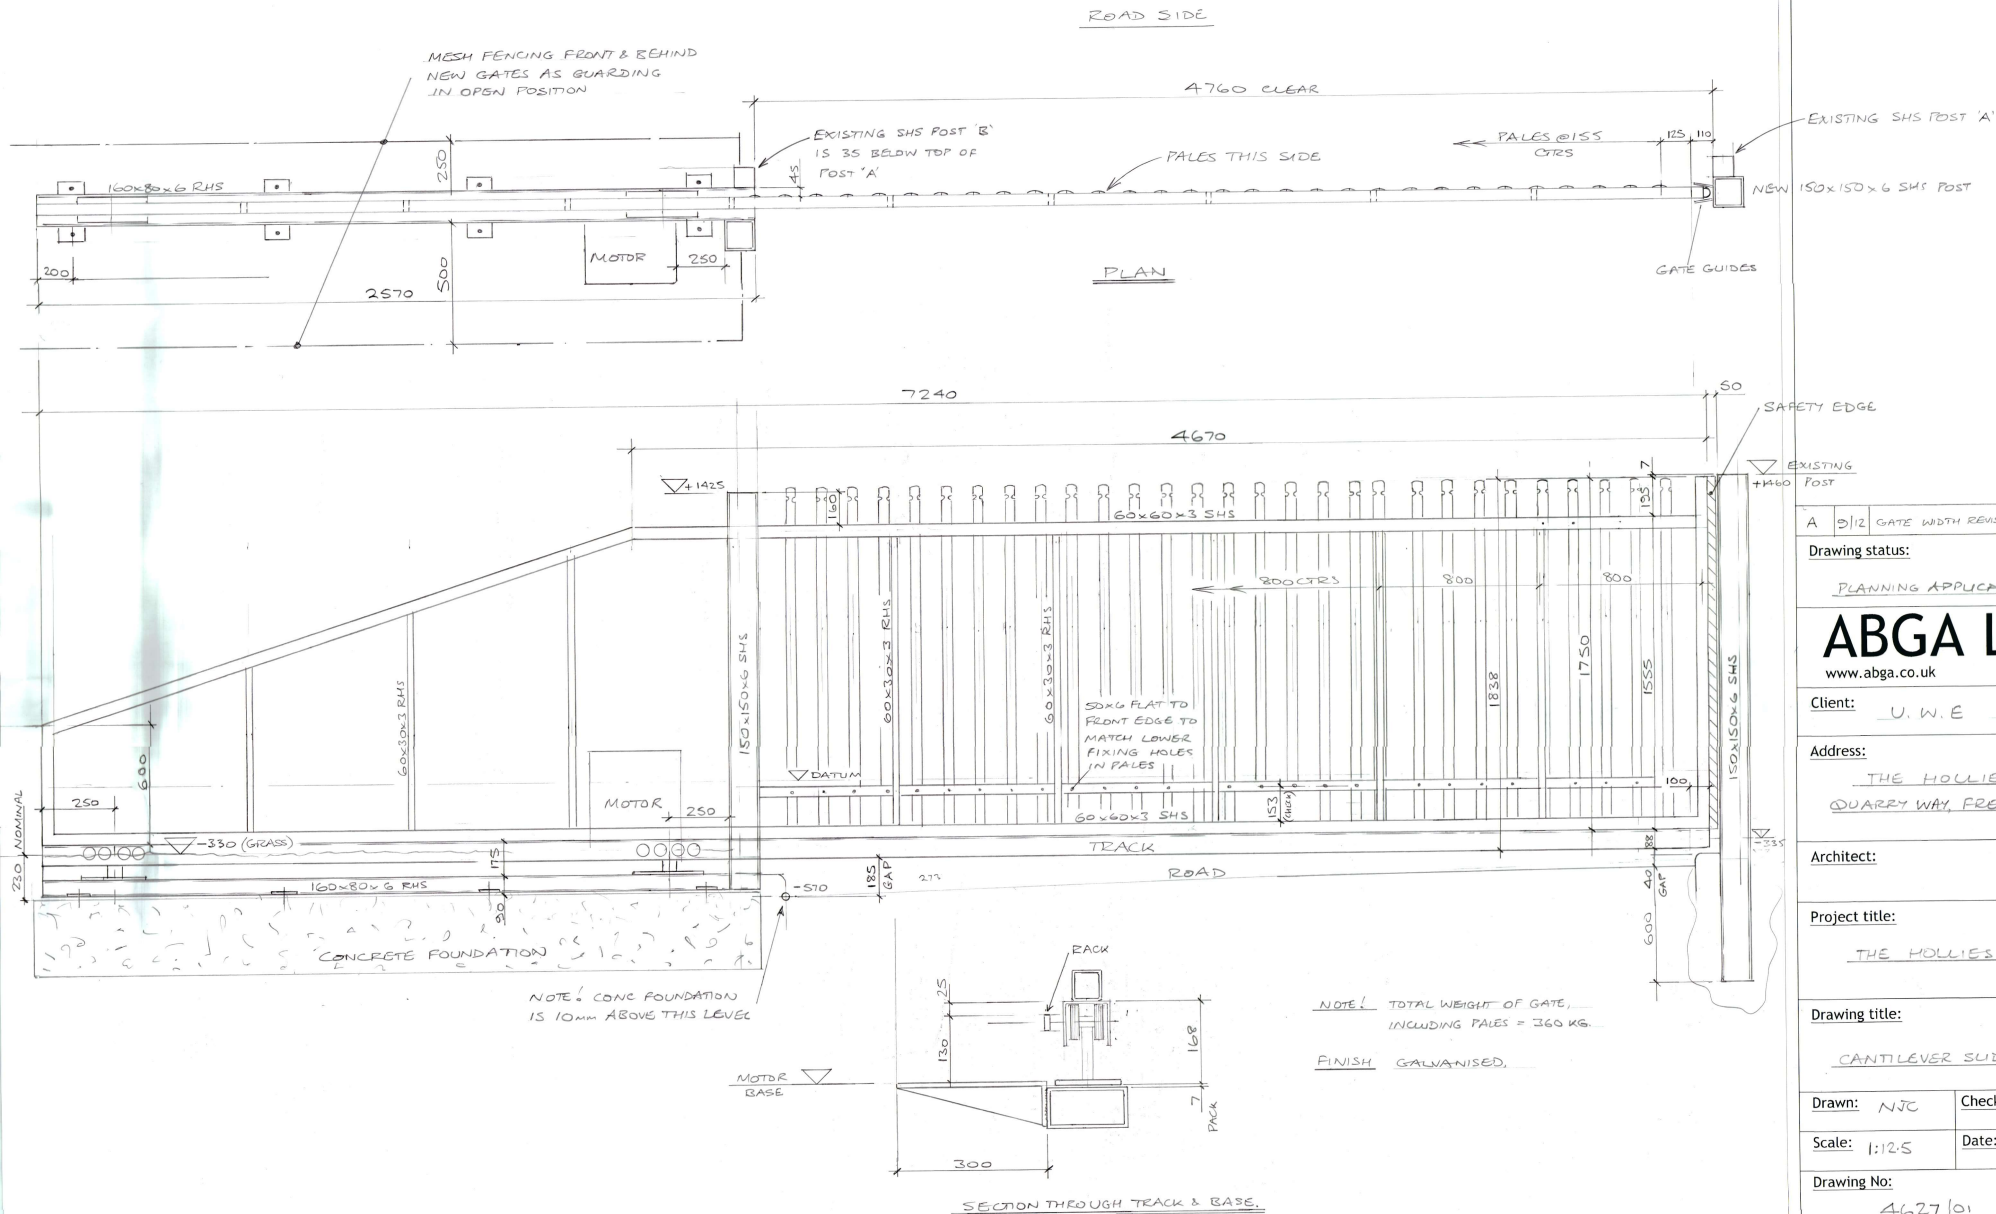

NOTES:

Drawing status:

PLANNING APPLICATION

ABGA Ltd
www.abga.co.uk

Client: U. W. E

Address: THE HOLLIES
QUARRY WAY, FRENCHAY

Architect:

Project title: THE HOLLIES

Drawing title: CANTILEVER SLIDING GATE

Drawn: NJR Checked:

Scale: 1:125 Date: 14/3/22

Drawing No: 4627/01 Rev: A