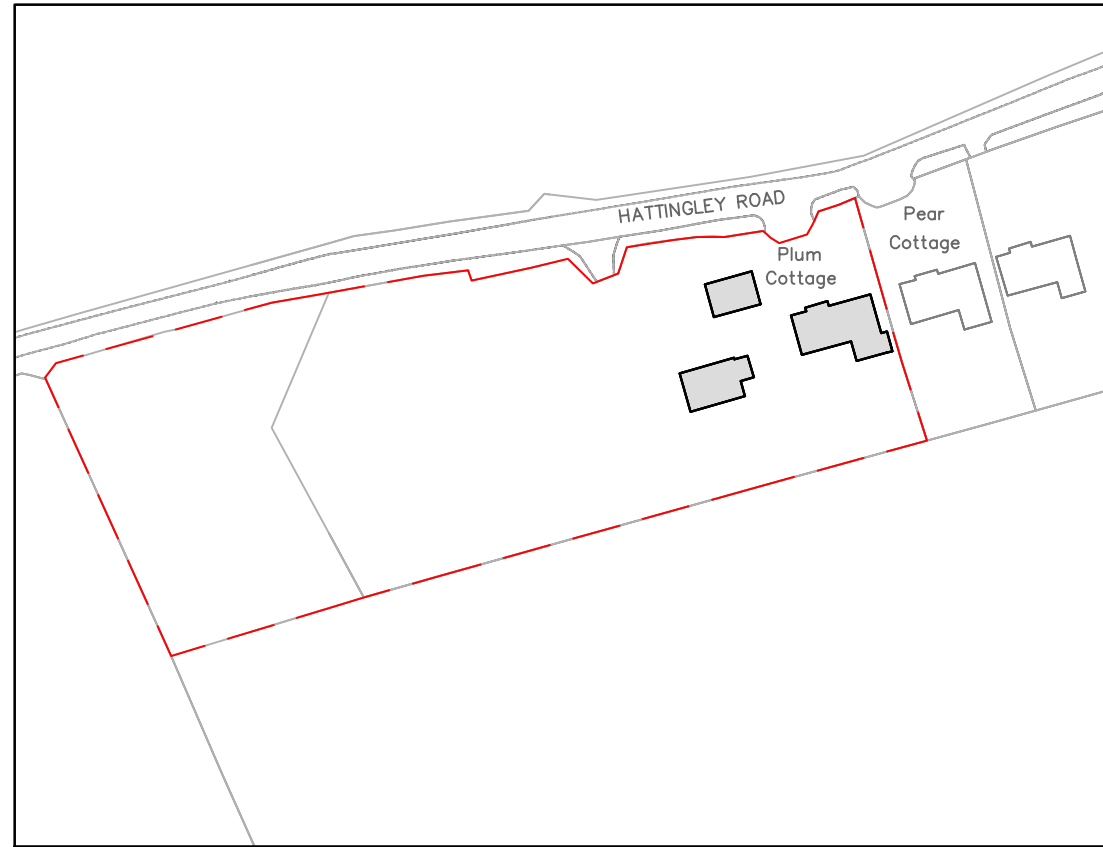

Notes
 Report any discrepancies to the author.
 This drawing is copyrighted to Temple Ford Design LTD.

SITE LOCATION PLAN @ 1/1250

Streetwise licence No. 100047474

© Crown Copyright and database rights 2020 OS

SITE BLOCK PLAN @ 1/500

Revision Notes:		
Rev:	Date:	Description:
~	~	~

Date:	October 2023	
Scale @ A3:	1:1250 / 1:500	
Drawing Status:	Drawn:	Checked:
Design	CW	DMM

Project:	Plum Cottage Medstead, GU34 5NQ	
Drawing Title:	Location and Block Plan As Existing	