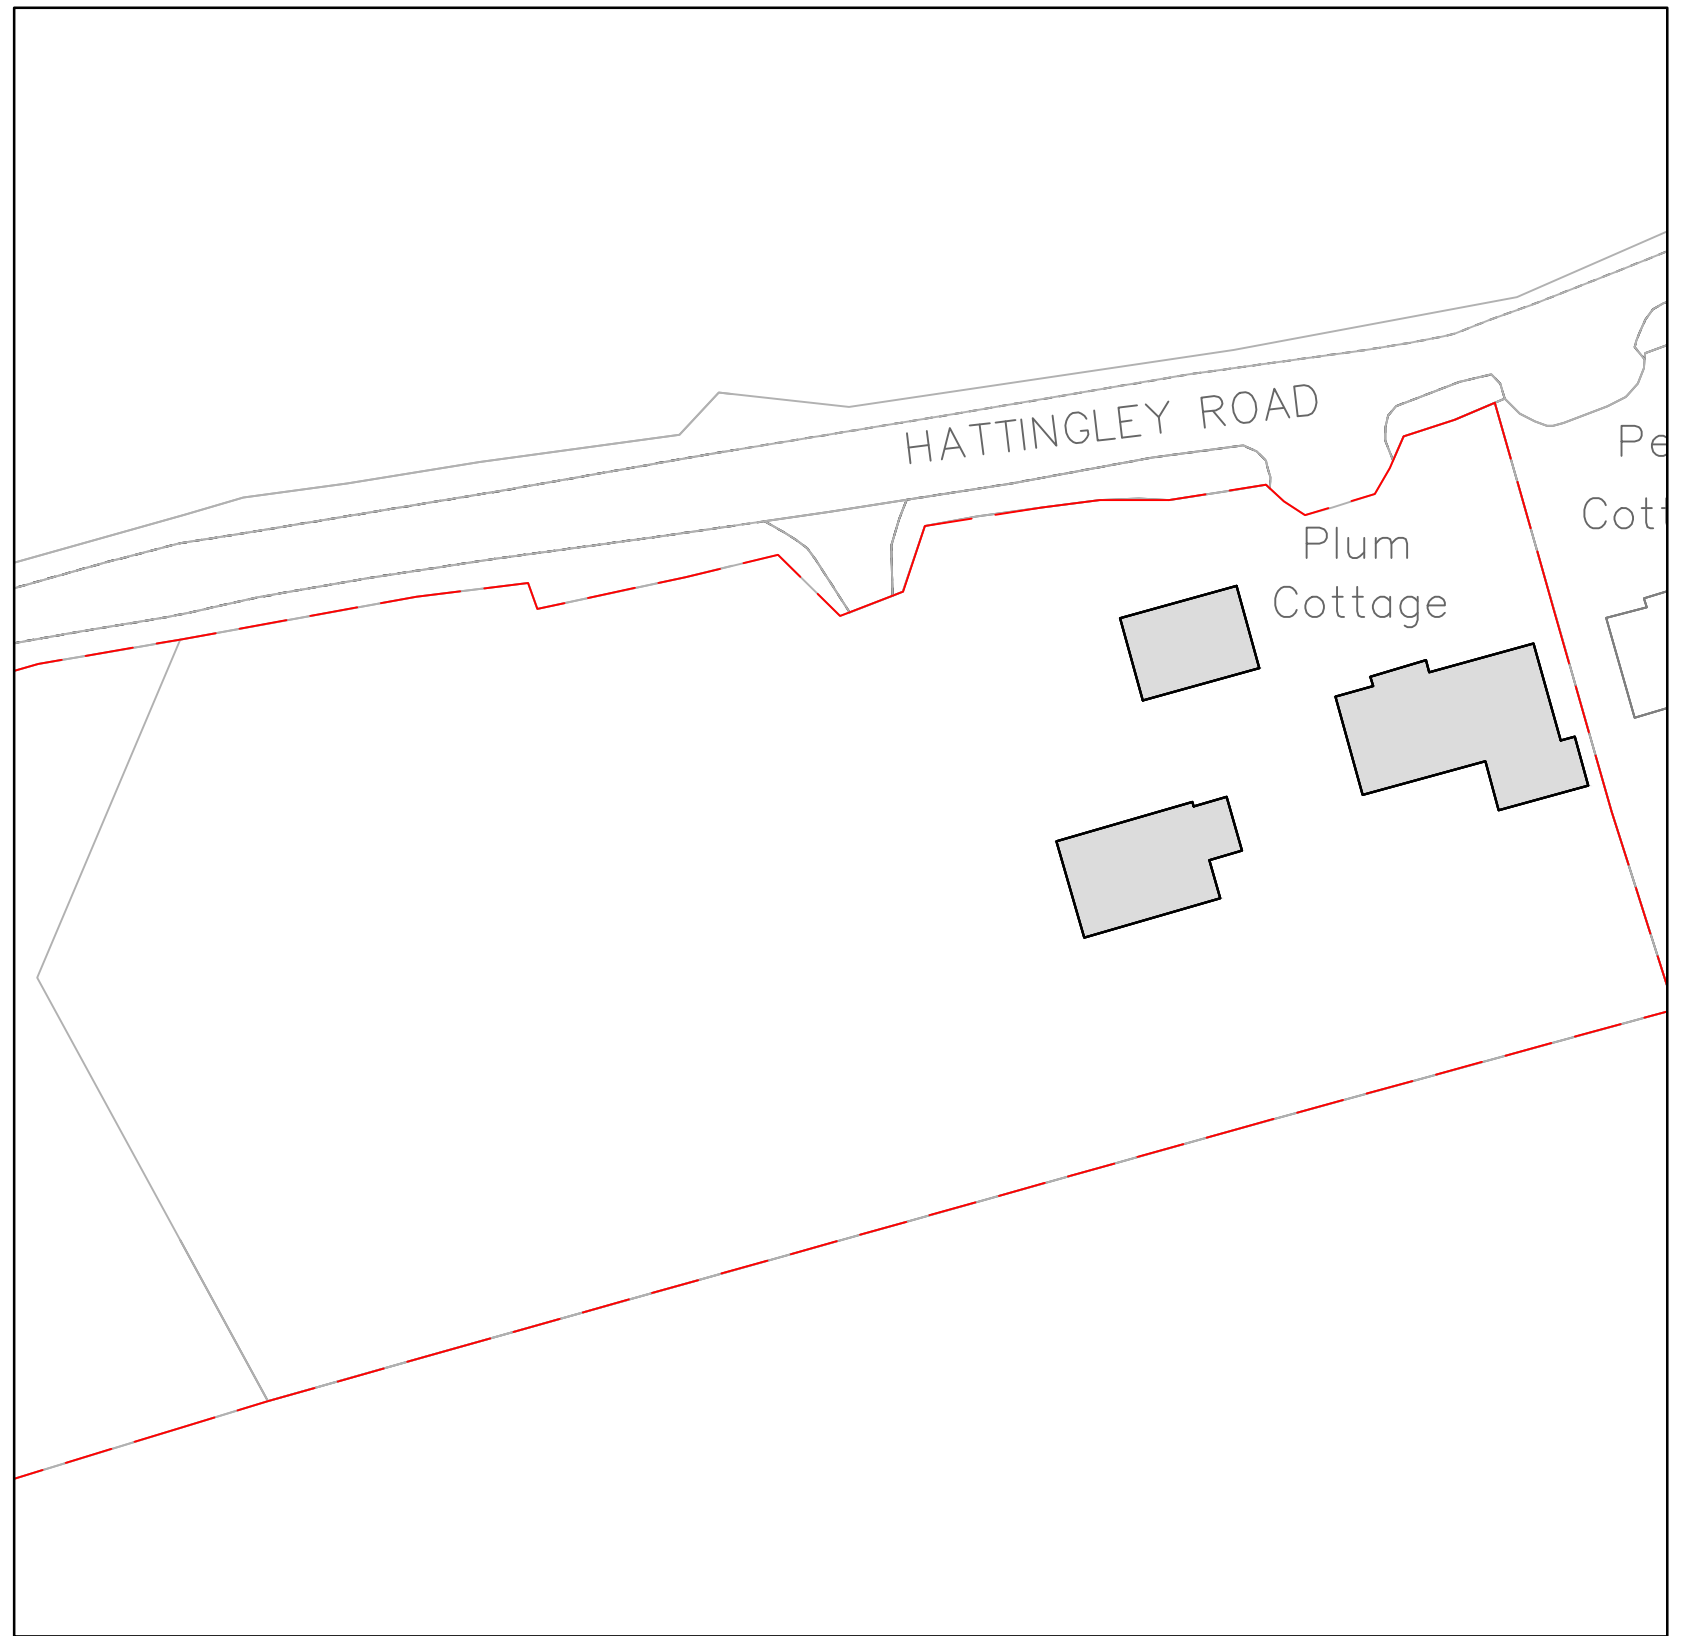

Notes
 Report any discrepancies to the author.
 This drawing is copyrighted to Temple Ford Design LTD.

SITE LOCATION PLAN @ 1/1250

Streetwise licence No. 100047474

© Crown Copyright and database rights 2020 OS

SITE BLOCK PLAN @ 1/500

Revision Notes:		
Rev:	Date:	Description:
~	~	~

Date:	October 2023	
Scale @ A3:	1:1250 / 1:500	
Drawing Status:	Drawn:	Checked:
Design	CW	DMM

Project:	Plum Cottage Medstead, GU34 5NQ	
Drawing Title:	Location and Block Plan As Existing	