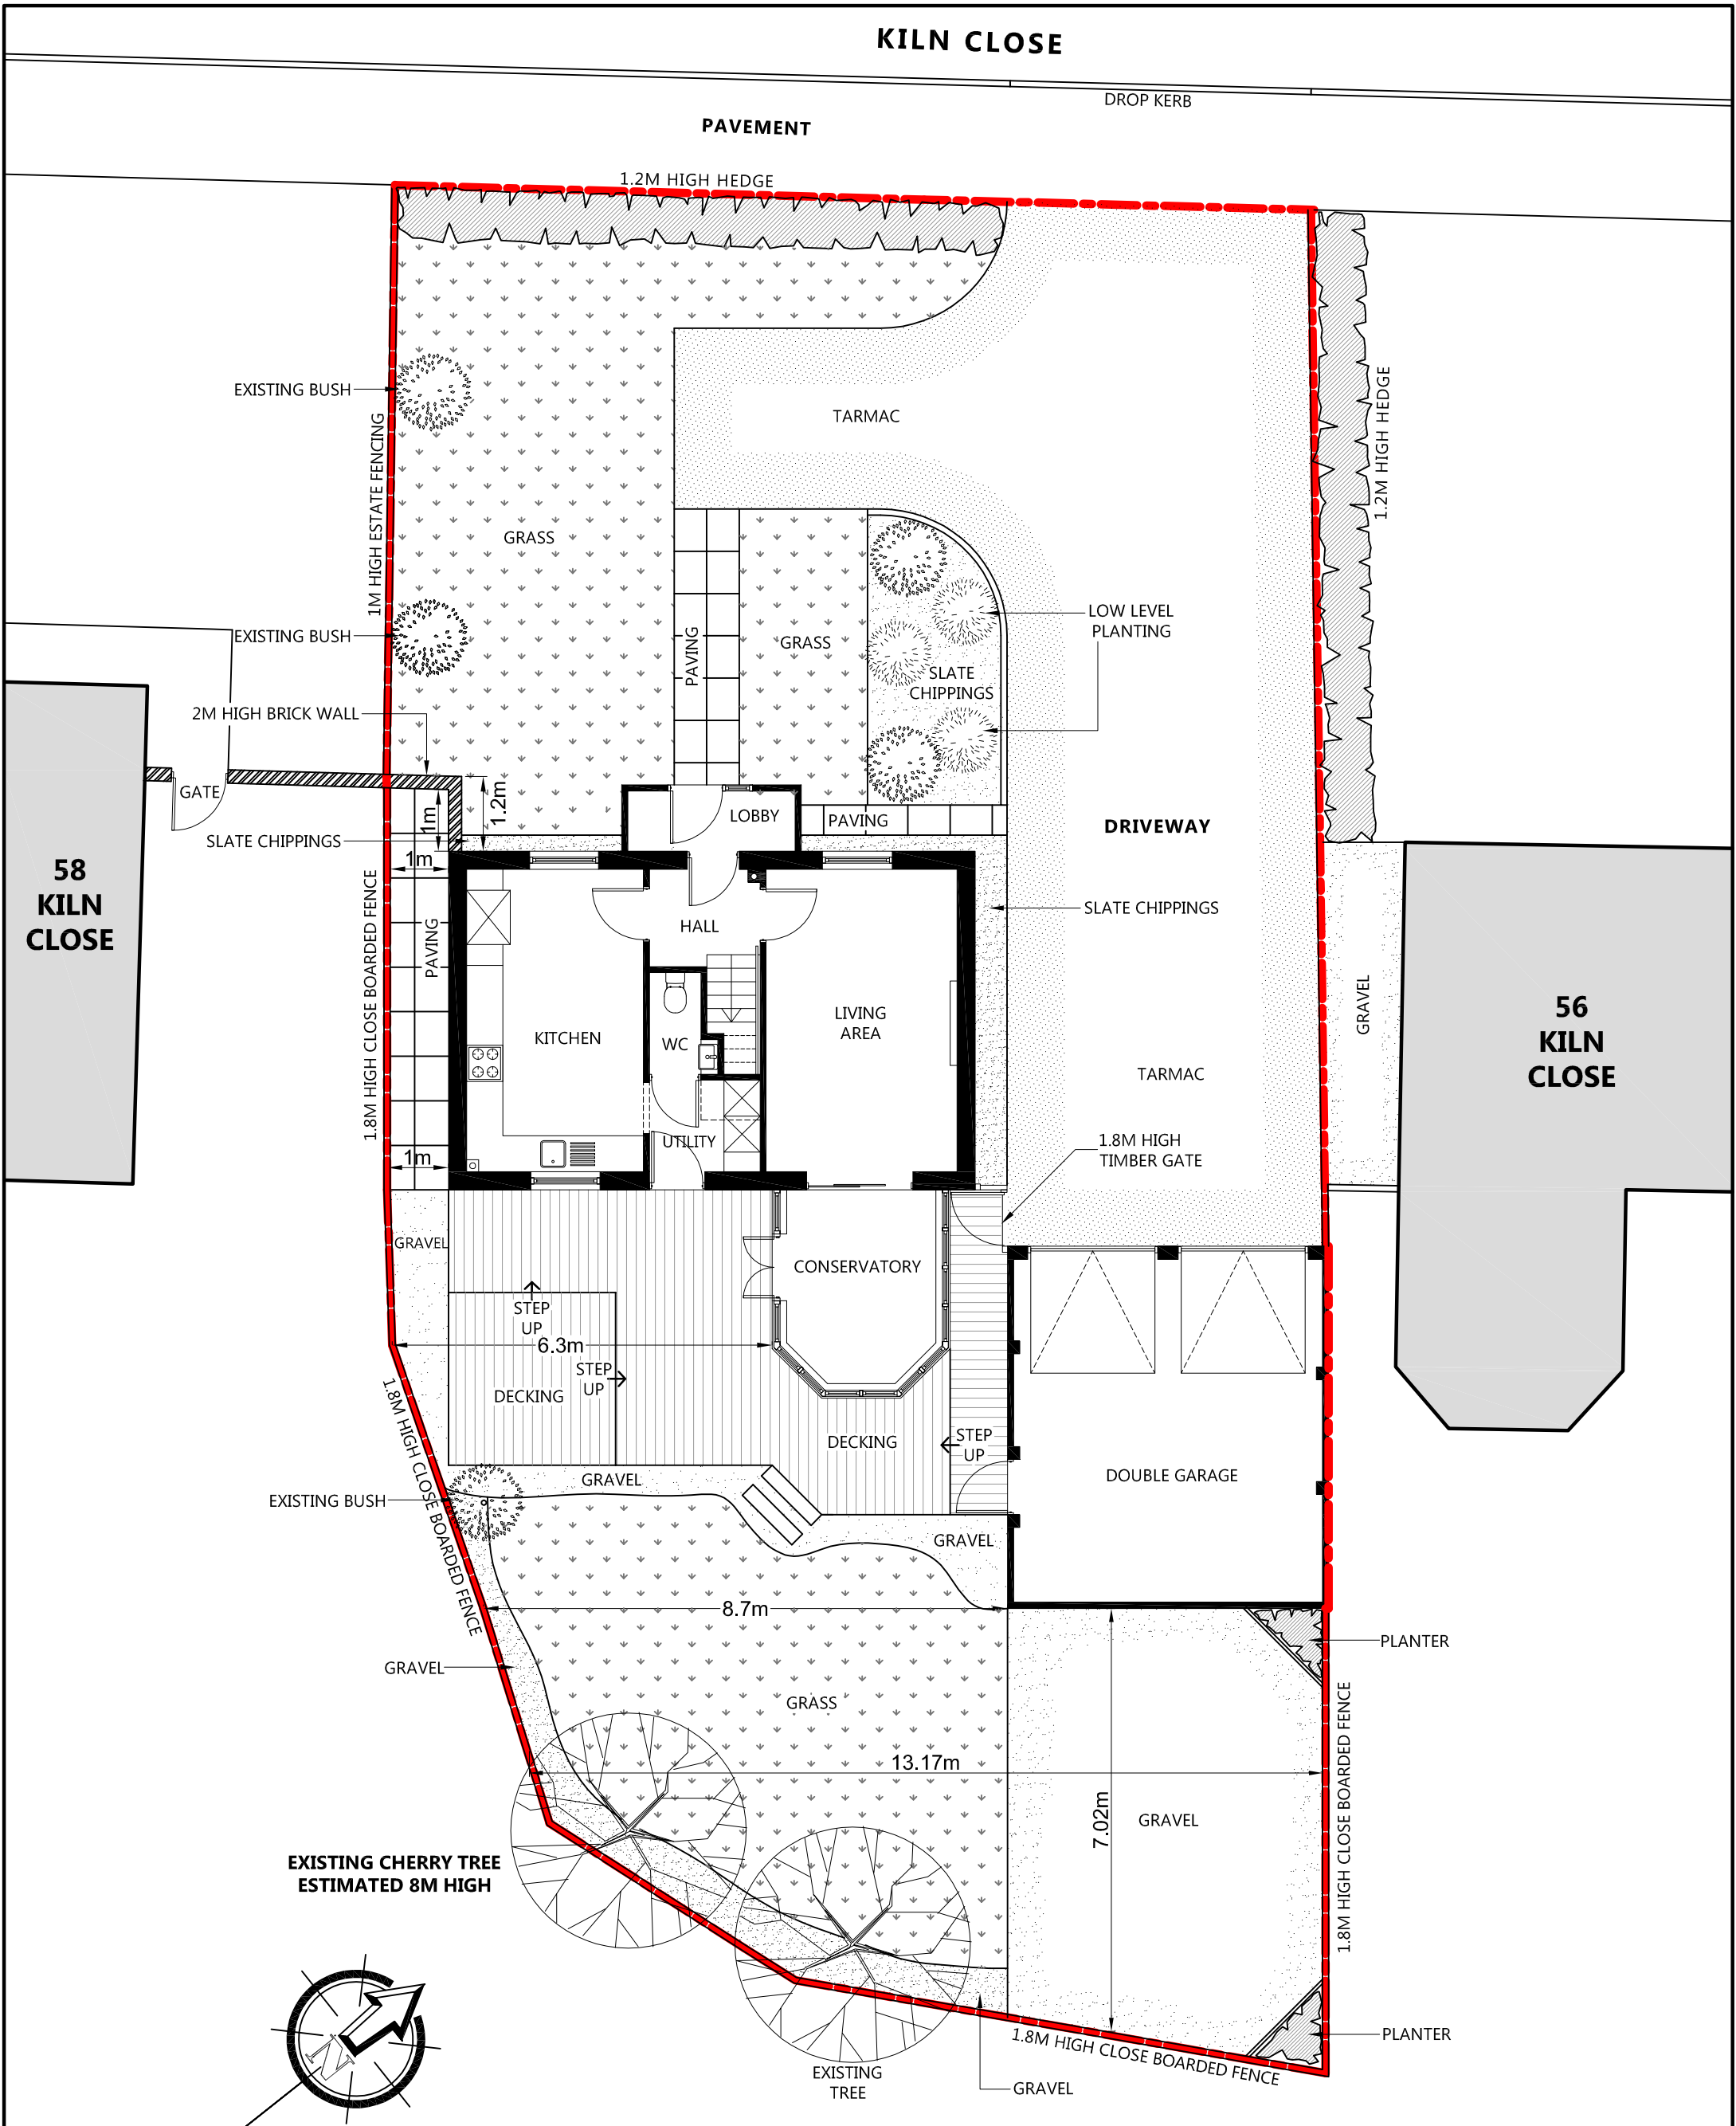

KILN CLOSE

EXISTING SITE PLAN
@ 1:100 SCALE

CONCEPT 20
ARCHITECTURE

30 Grove Place, Sholing, Southampton, SO19 9QY
TEL: 07588 555392
EMAIL: info@concept20architecture.com

PROJECT: 57 KILN CLOSE
CALVERT, BUCKINGHAM
MK18 2FD

CLIENT: MRS XIAXIA WANG
MR KWOK WO EDDIE SIU

TITLE: **EXISTING SITE PLAN**

SCALE 0 5000mm
1:100 @ A3

REV.	DATE
	7-12-23
SCALE	1:100
PLOTTED	7-12-23
DWG. NO.	

23-013-03