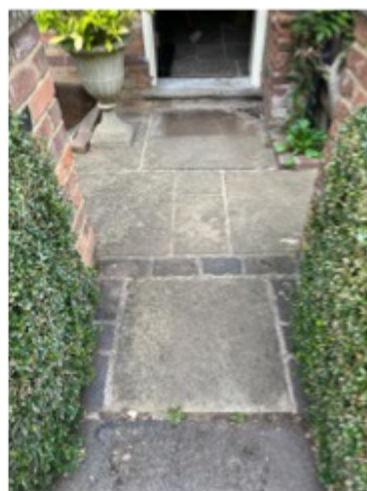

Existing front garden.

Existing paving seen from road.

Existing paving seen from front door.

Existing front garden.

Existing gravel and paving in front of side gate.

Client:

Mrs Sue Sutton

Project:

Crafton Farmhouse, Front Garden

Site:

Crafton Farmhouse, Crafton Lodge Road, Crafton, Mentmore
Buckinghamshire, LU7 0QL

Content:

P102_Demolition Plan

Date:

December 2023

Scale: