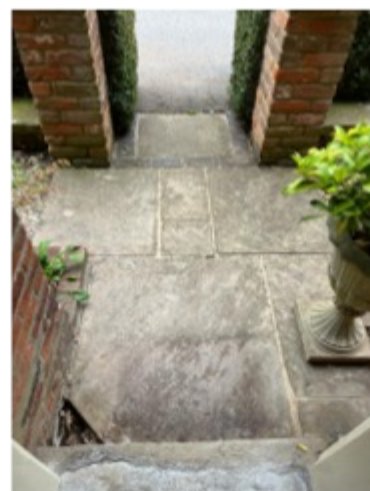

Existing front garden.

Existing paving seen from road.

Existing paving seen from front door.

Existing front garden.

Existing gravel and paving in front of side gate.

Client:

Mrs Sue Sutton

Project:

Crafton Farmhouse, Front Garden

Site:

Crafton Farmhouse, Crafton Lodge Road, Crafton, Mentmore
Buckinghamshire, LU7 0QL

Content:

P102_Demolition Plan

Date:

December 2023

Scale: