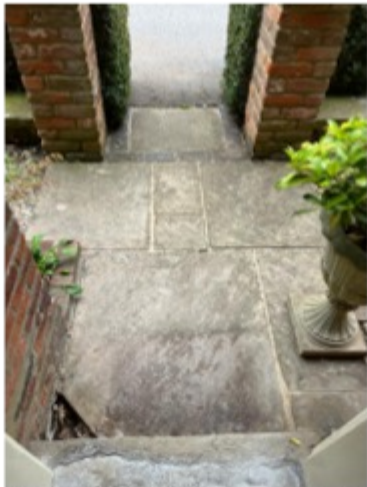

Existing front garden.

Existing paving seen from road.

Existing paving seen from front door.

Existing front garden.

Existing gravel and paving in front of side gate.

Client:
Mrs Sue Sutton

Project:
Crafton Farmhouse, Front Garden

Site:
Crafton Farmhouse, Crafton Lodge Road, Crafton, Mentmore
Buckinghamshire, LU7 0QL

Content:
P101_Existing Plan

Date:
December 2023

Scale:
1:100 @A3

Nicholas Phillips Designs

Moss Edge House,
Elm Grove,
Berkhamsted,
Hertfordshire,
HP4 1AE
T 07979 195951