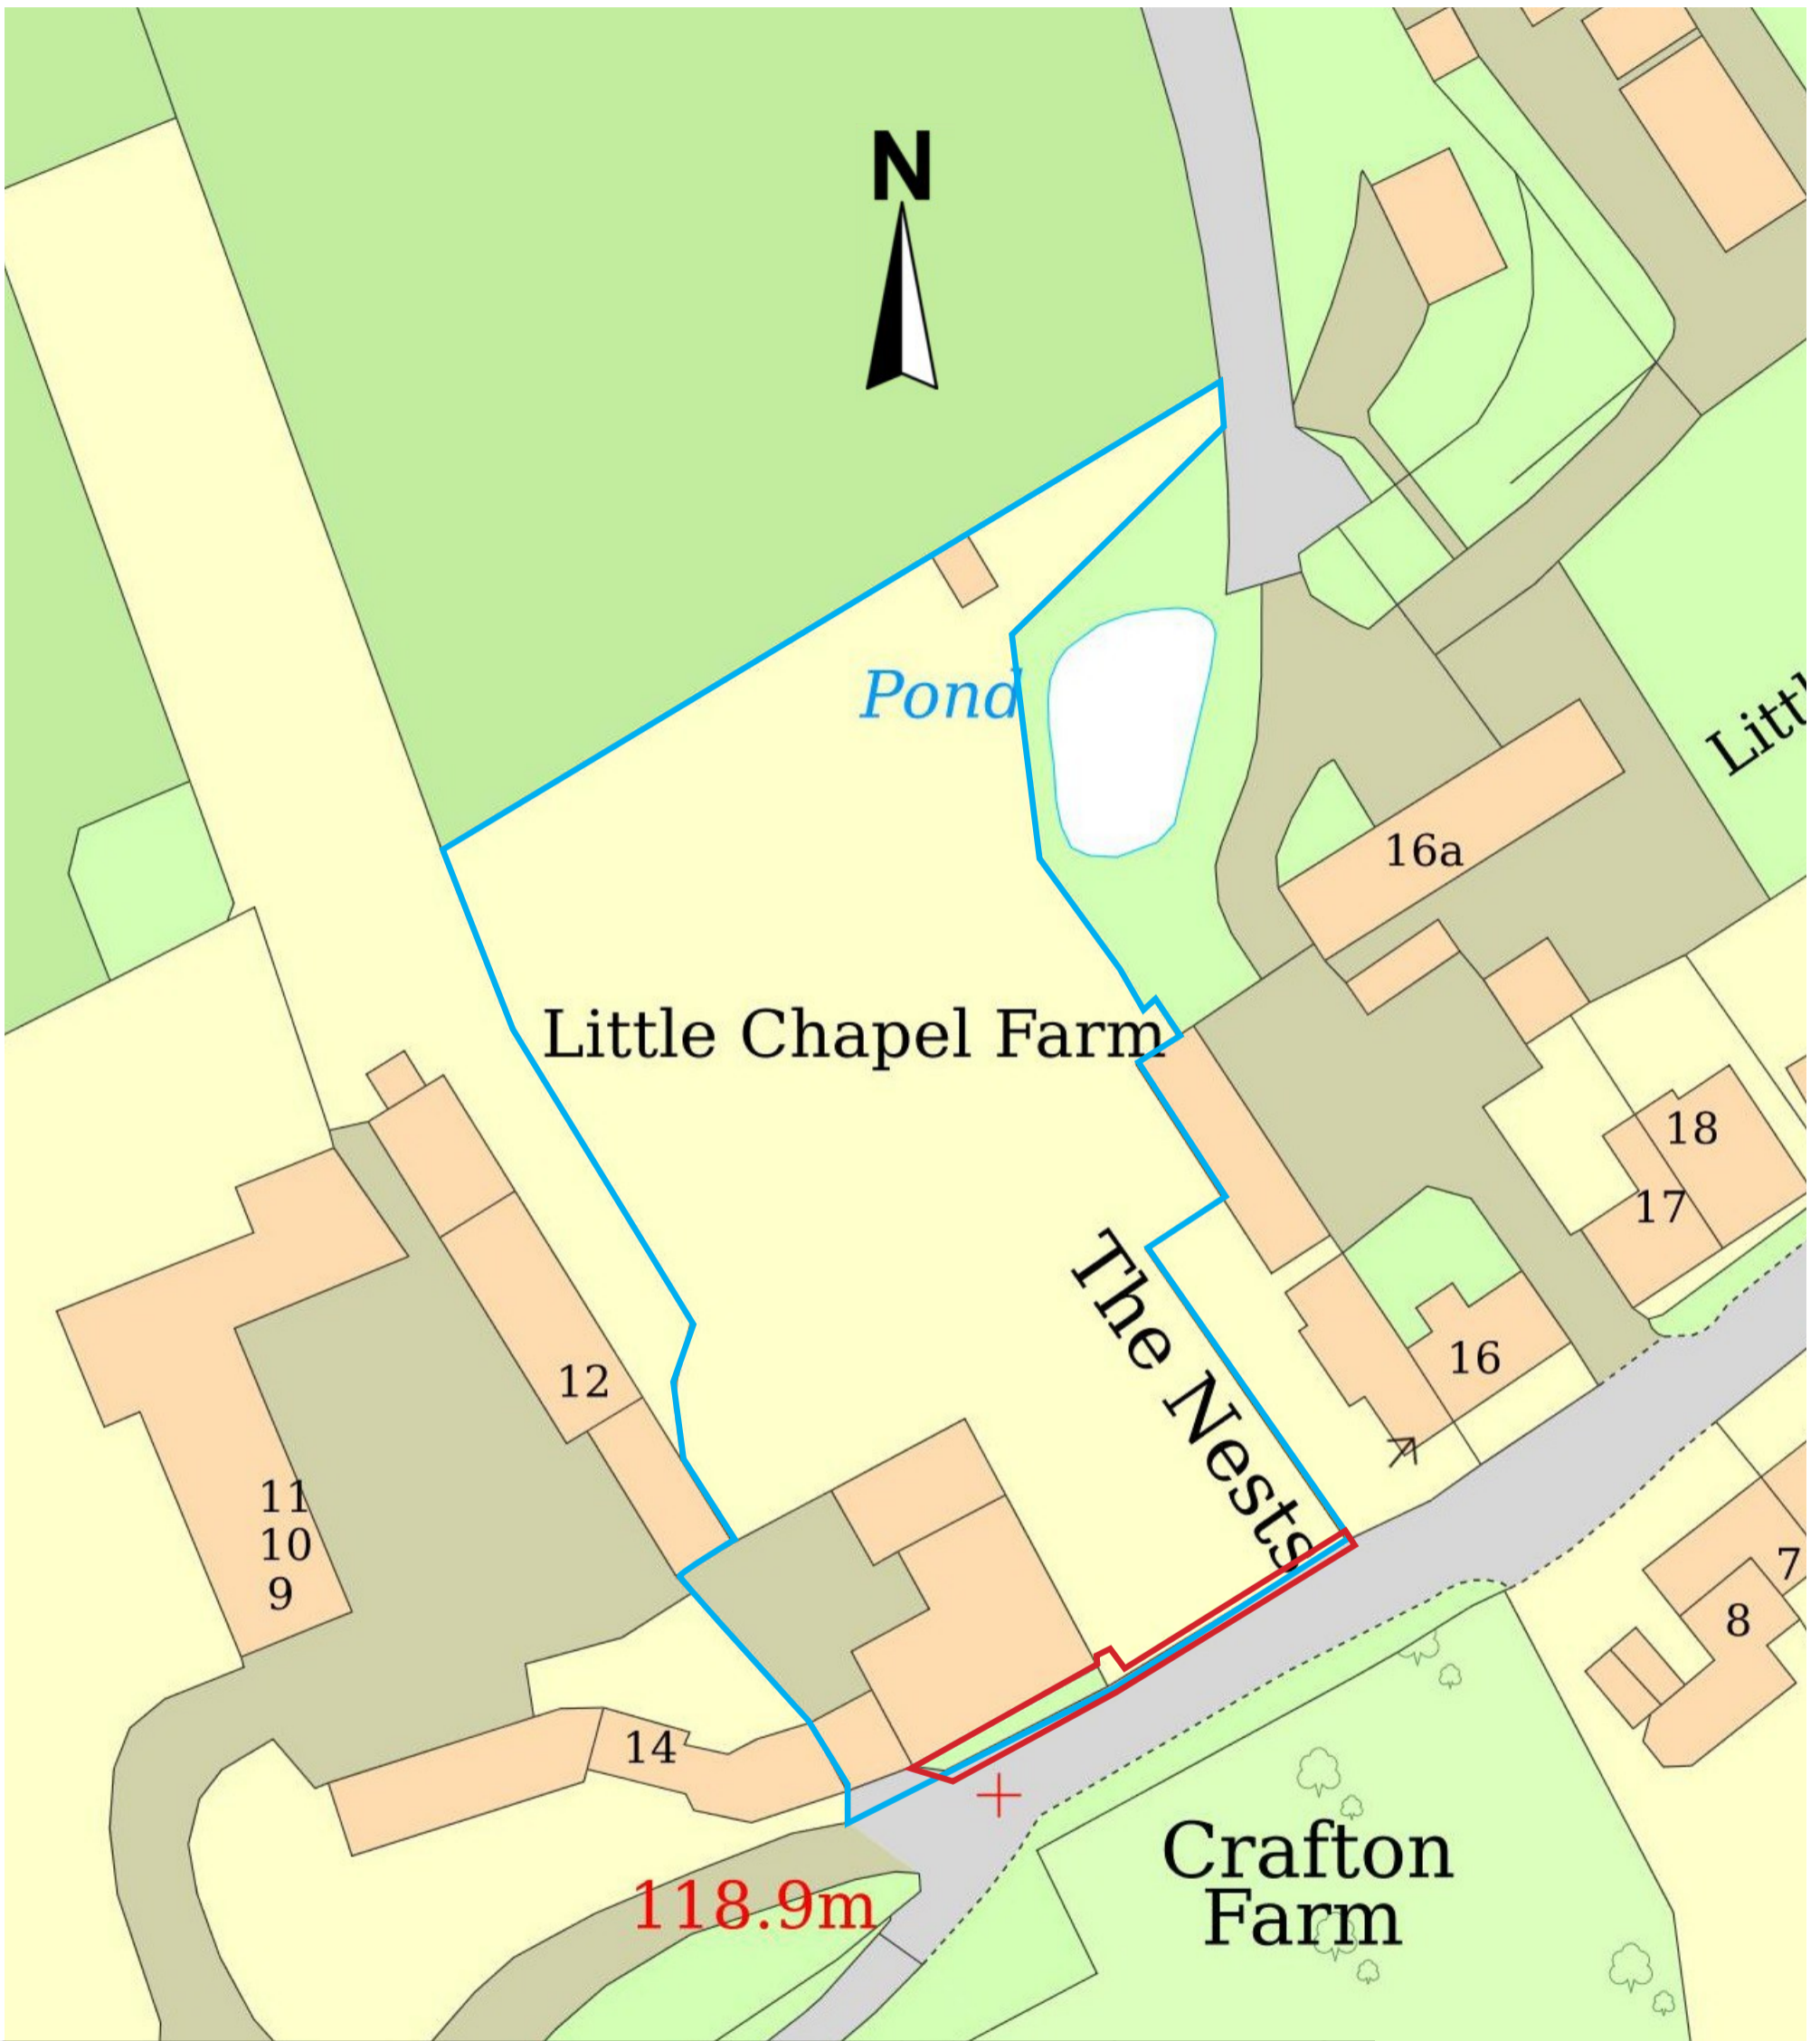

Crafton Farm House, Crafton, Leighton Buzzard, LU7 0QL
Scale 1:500

118.9m