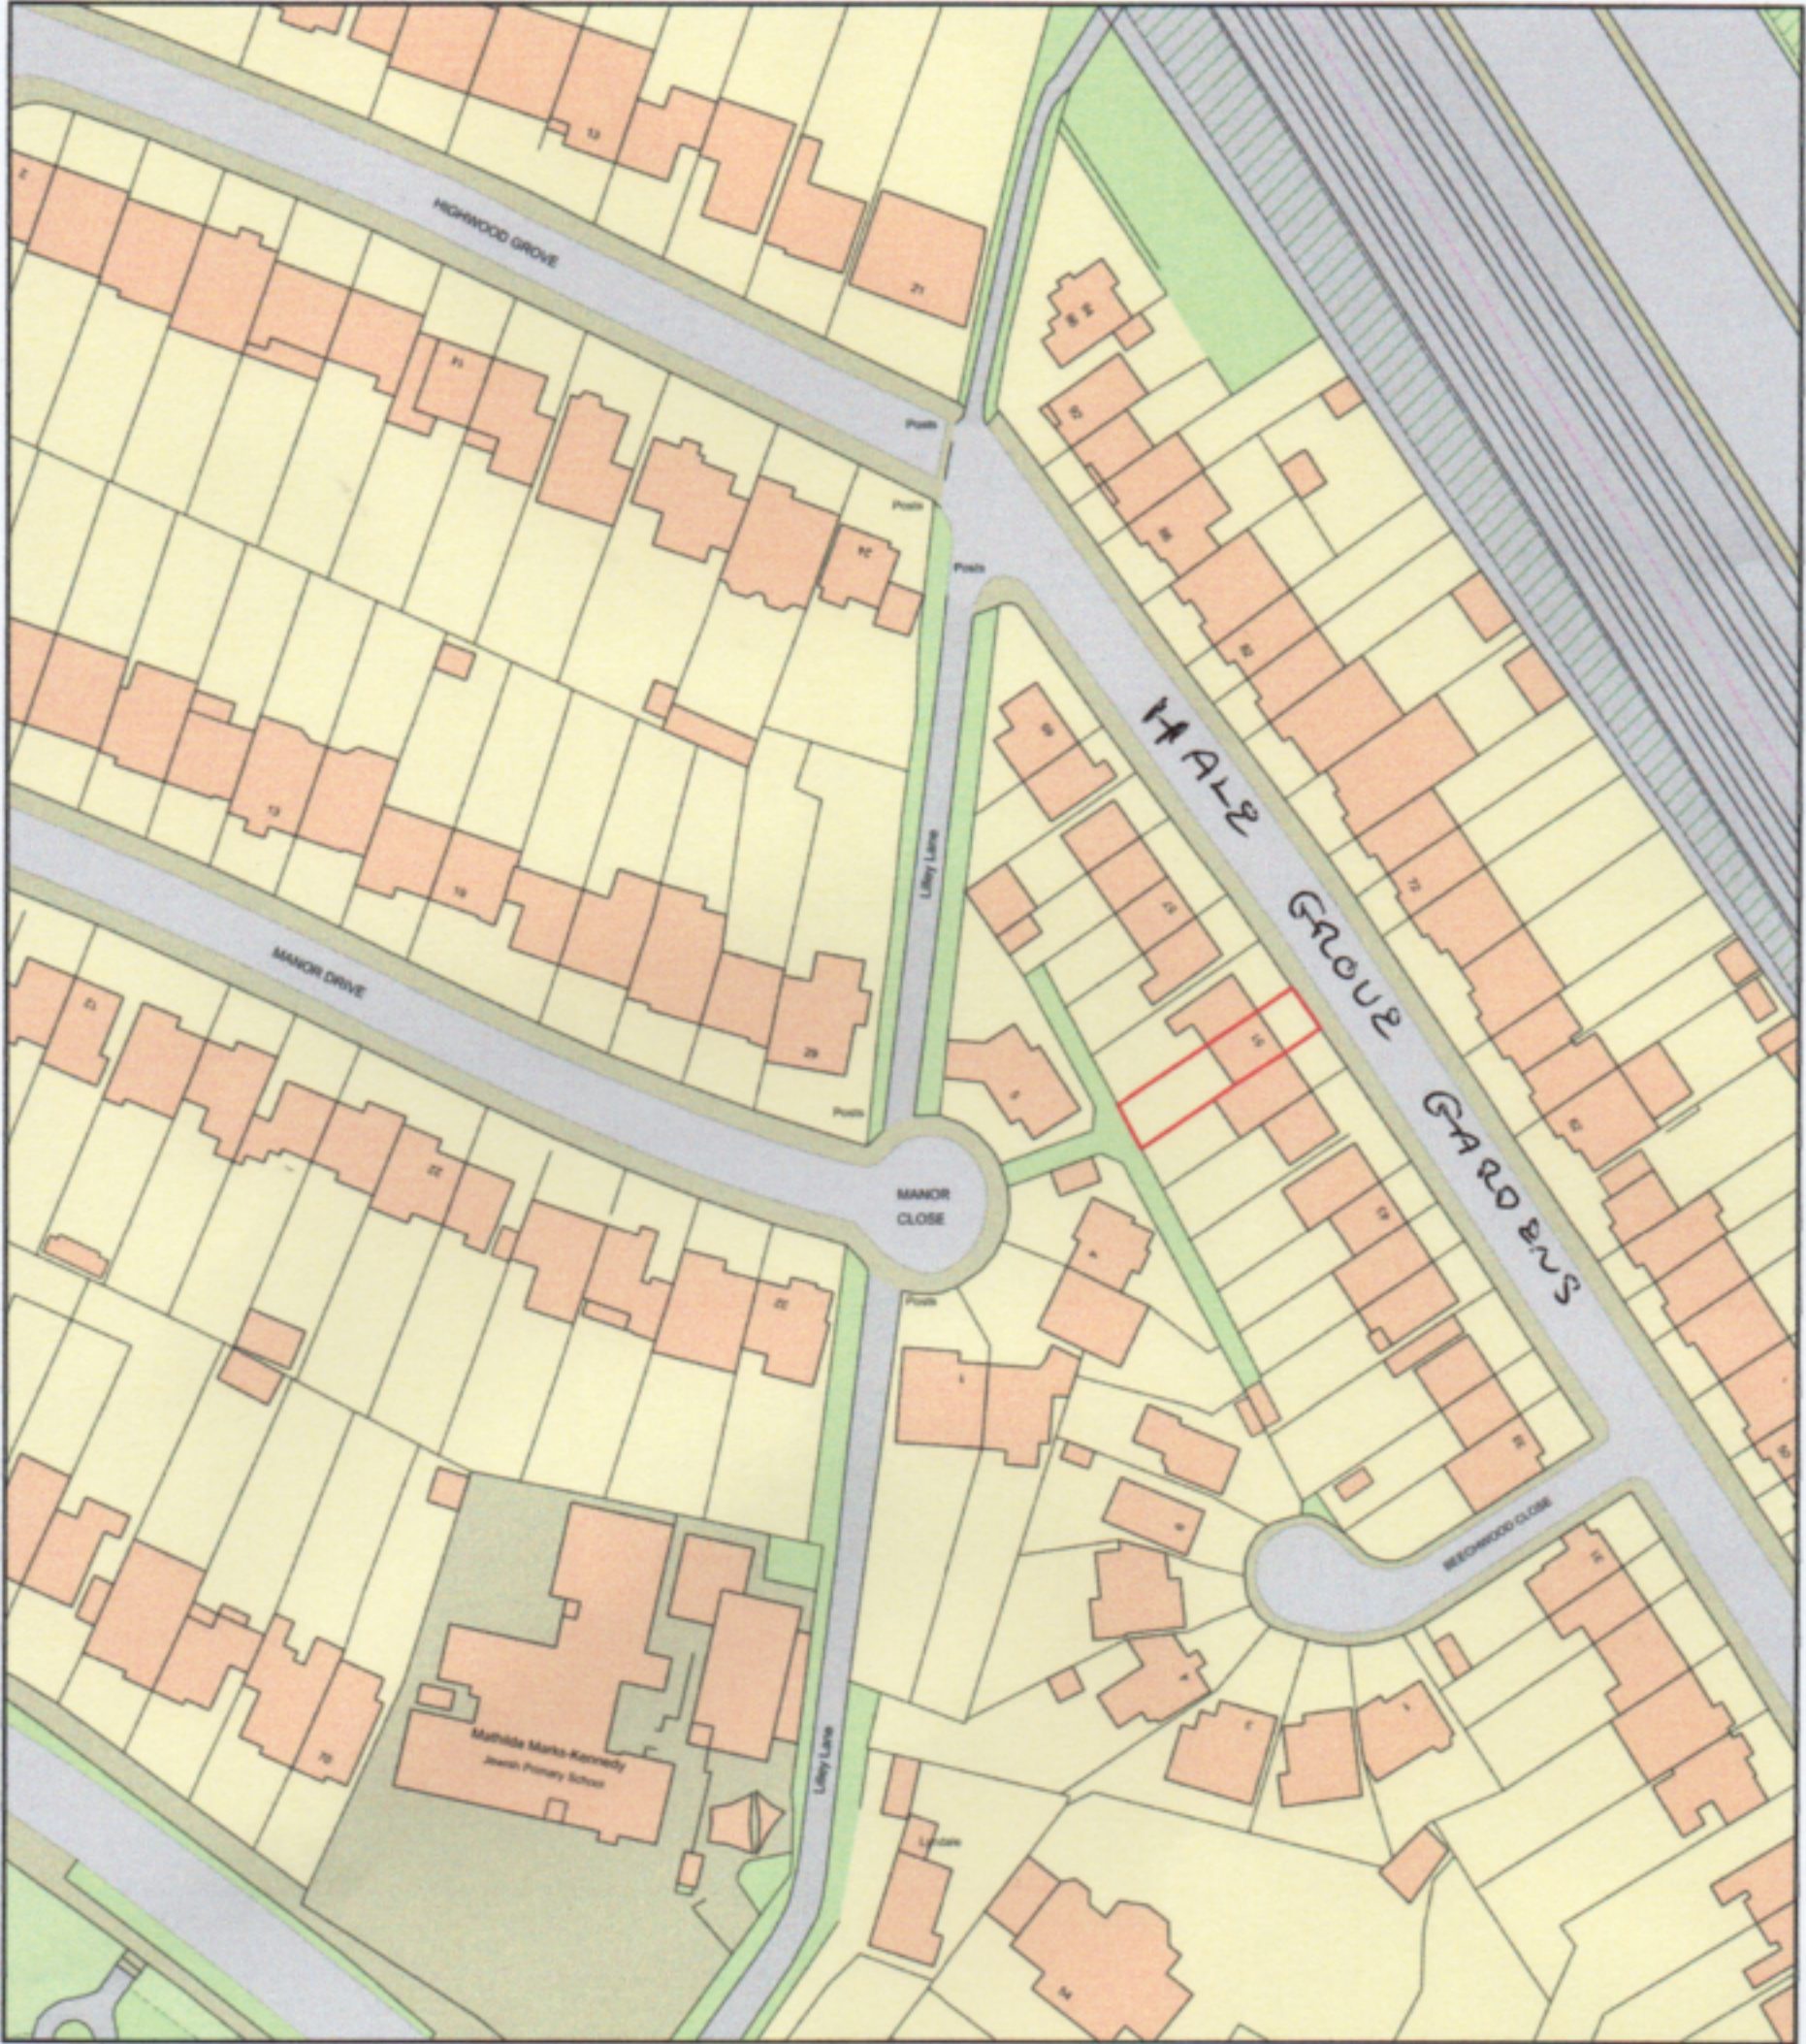

51 Hale Grove Gds

Plan Produced for: Eddie
Date Produced: 22 Dec 2023
Plan Reference Number: TQRQM23356092242800
Scale: 1:1250 @ A4