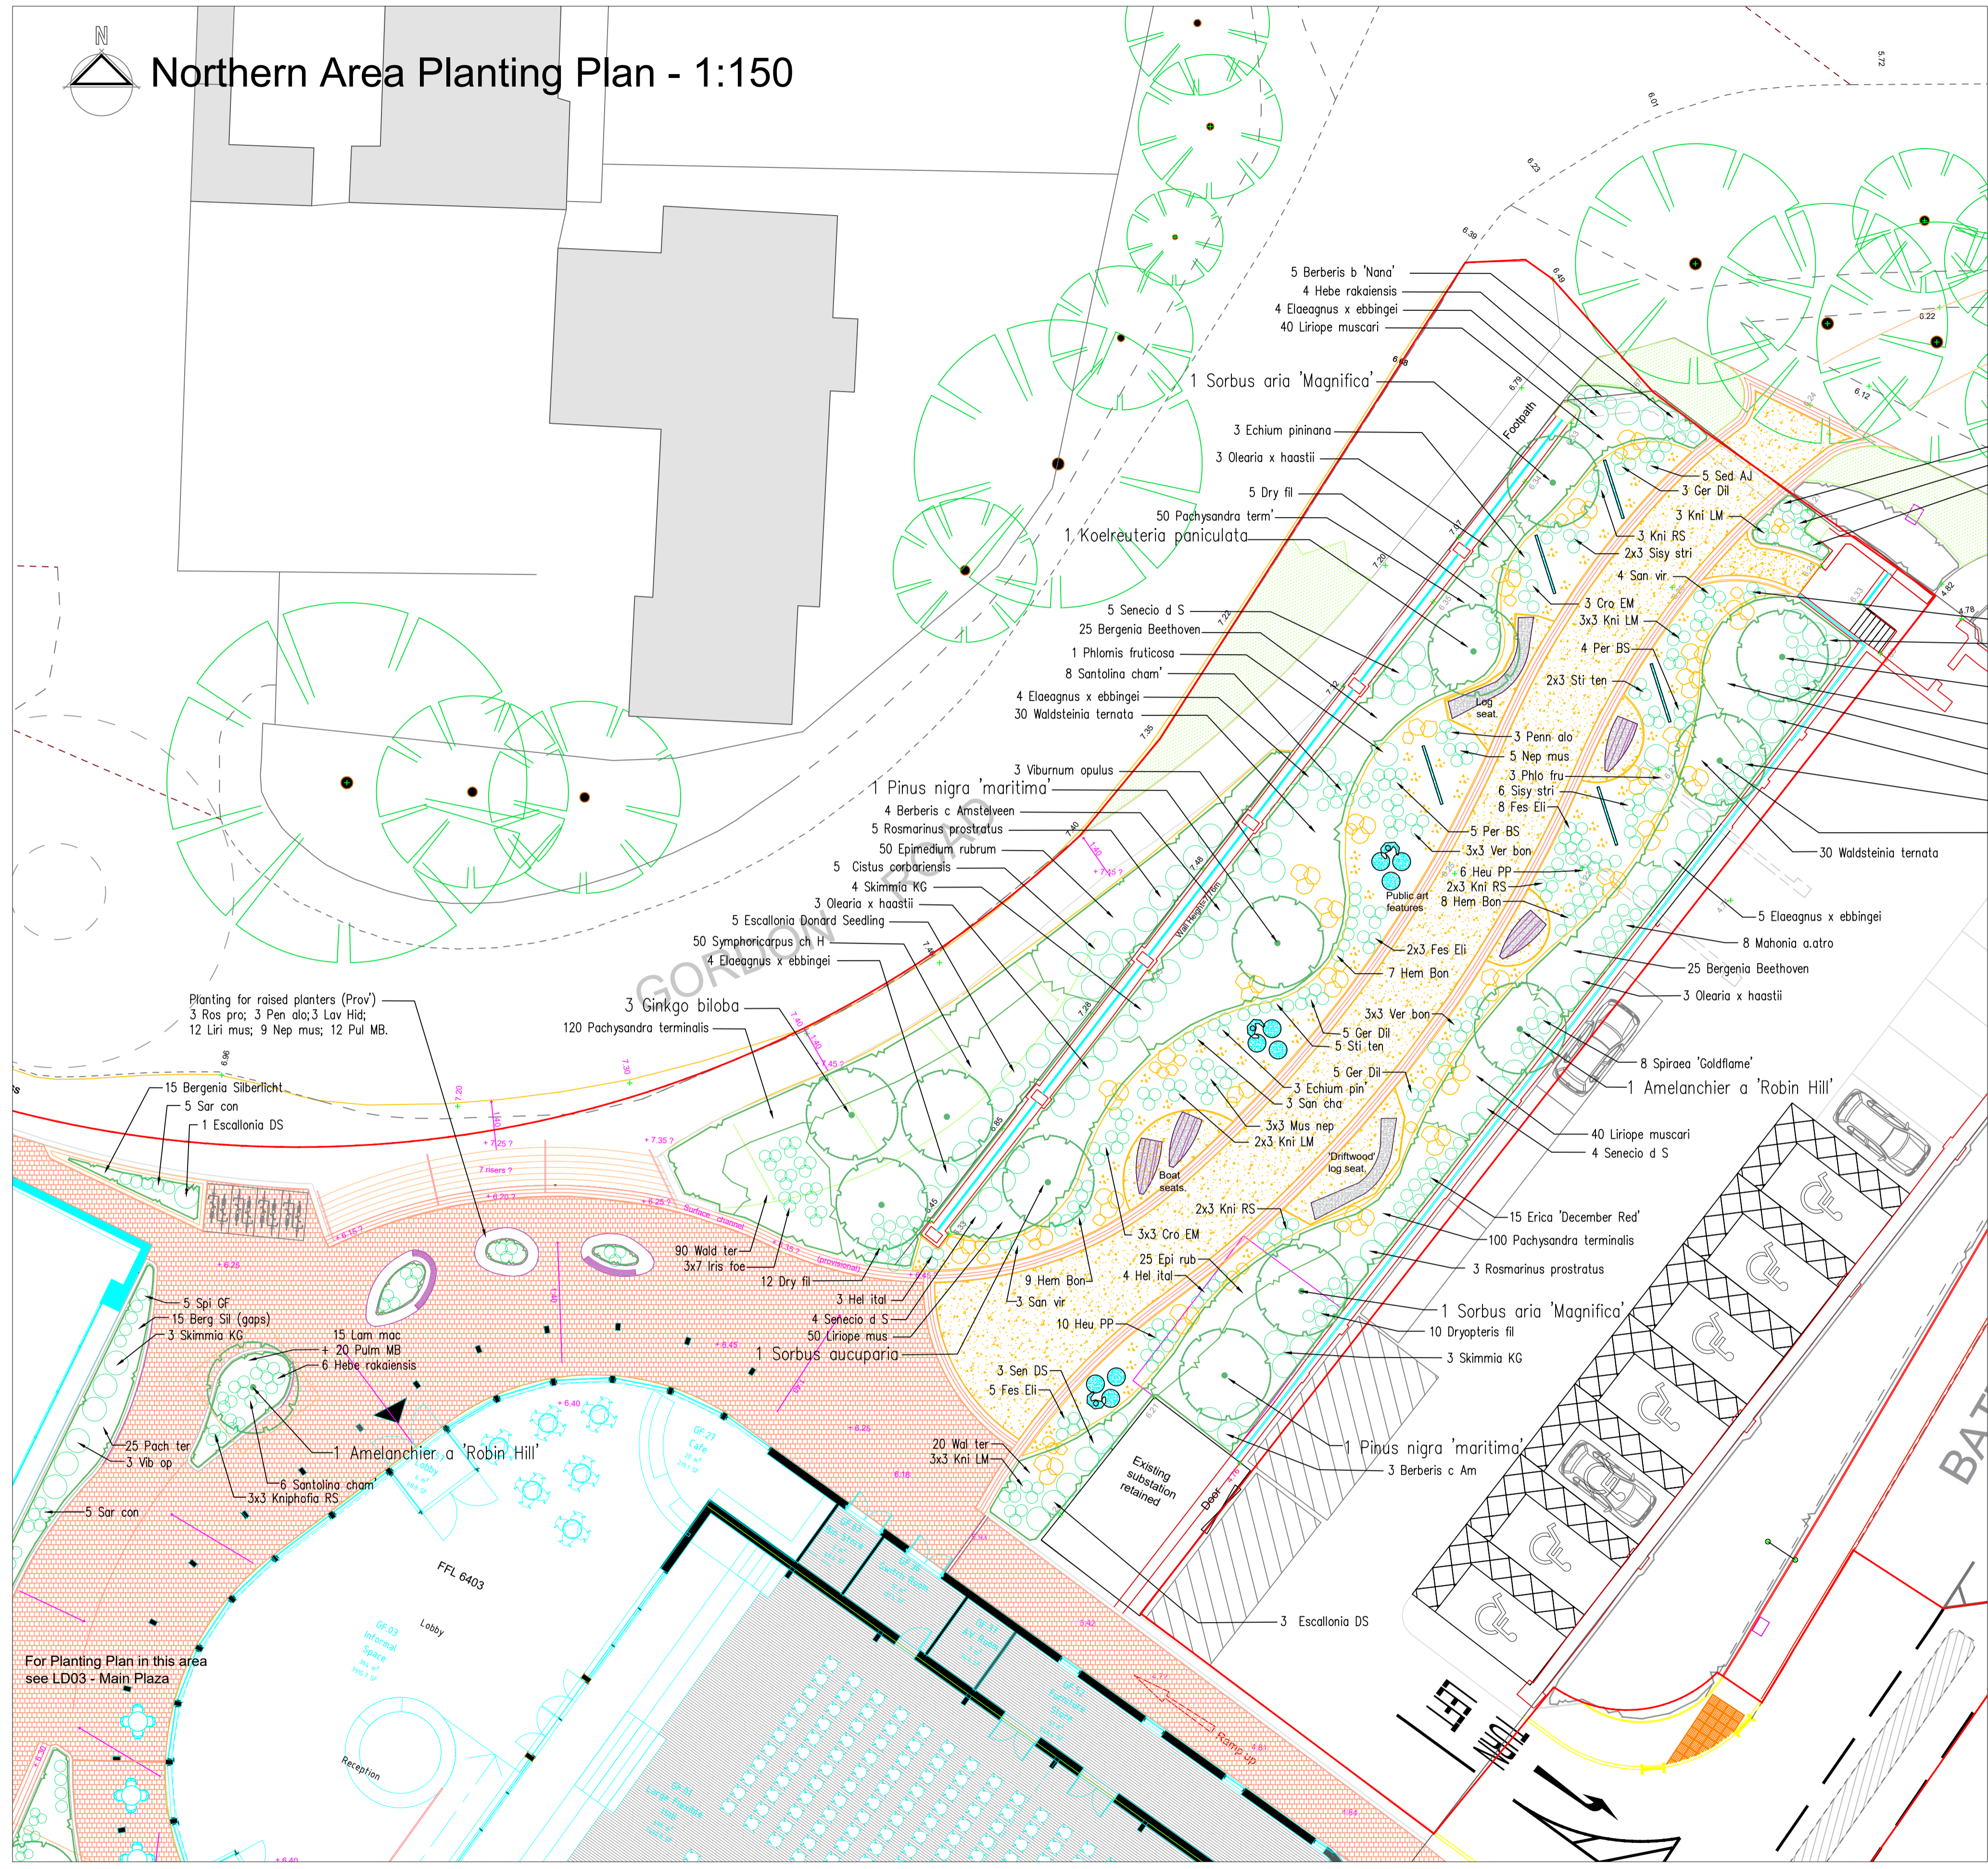

# Northern Area Planting Plan - 1:150

Refer also to LD03 - Main Plaza planting and Landscape Specification

### LEGEND

	Site boundary		Tree in engineered tree pit		Grass areas		Tegula block pavement (Provisionally recycled from existing site)		Concrete slab pavement (Provisionally recycled from existing site)
	Existing trees		Shrub and perennial planting		Upper plaza pavement (Permeable cobble setts)		Dry garden (stone mulch)		Feature seating
	New tree planting		Hedge planting		Main plaza pavement (Large format 'Lunar' slabs)		Breedon Gravel		Public art feature