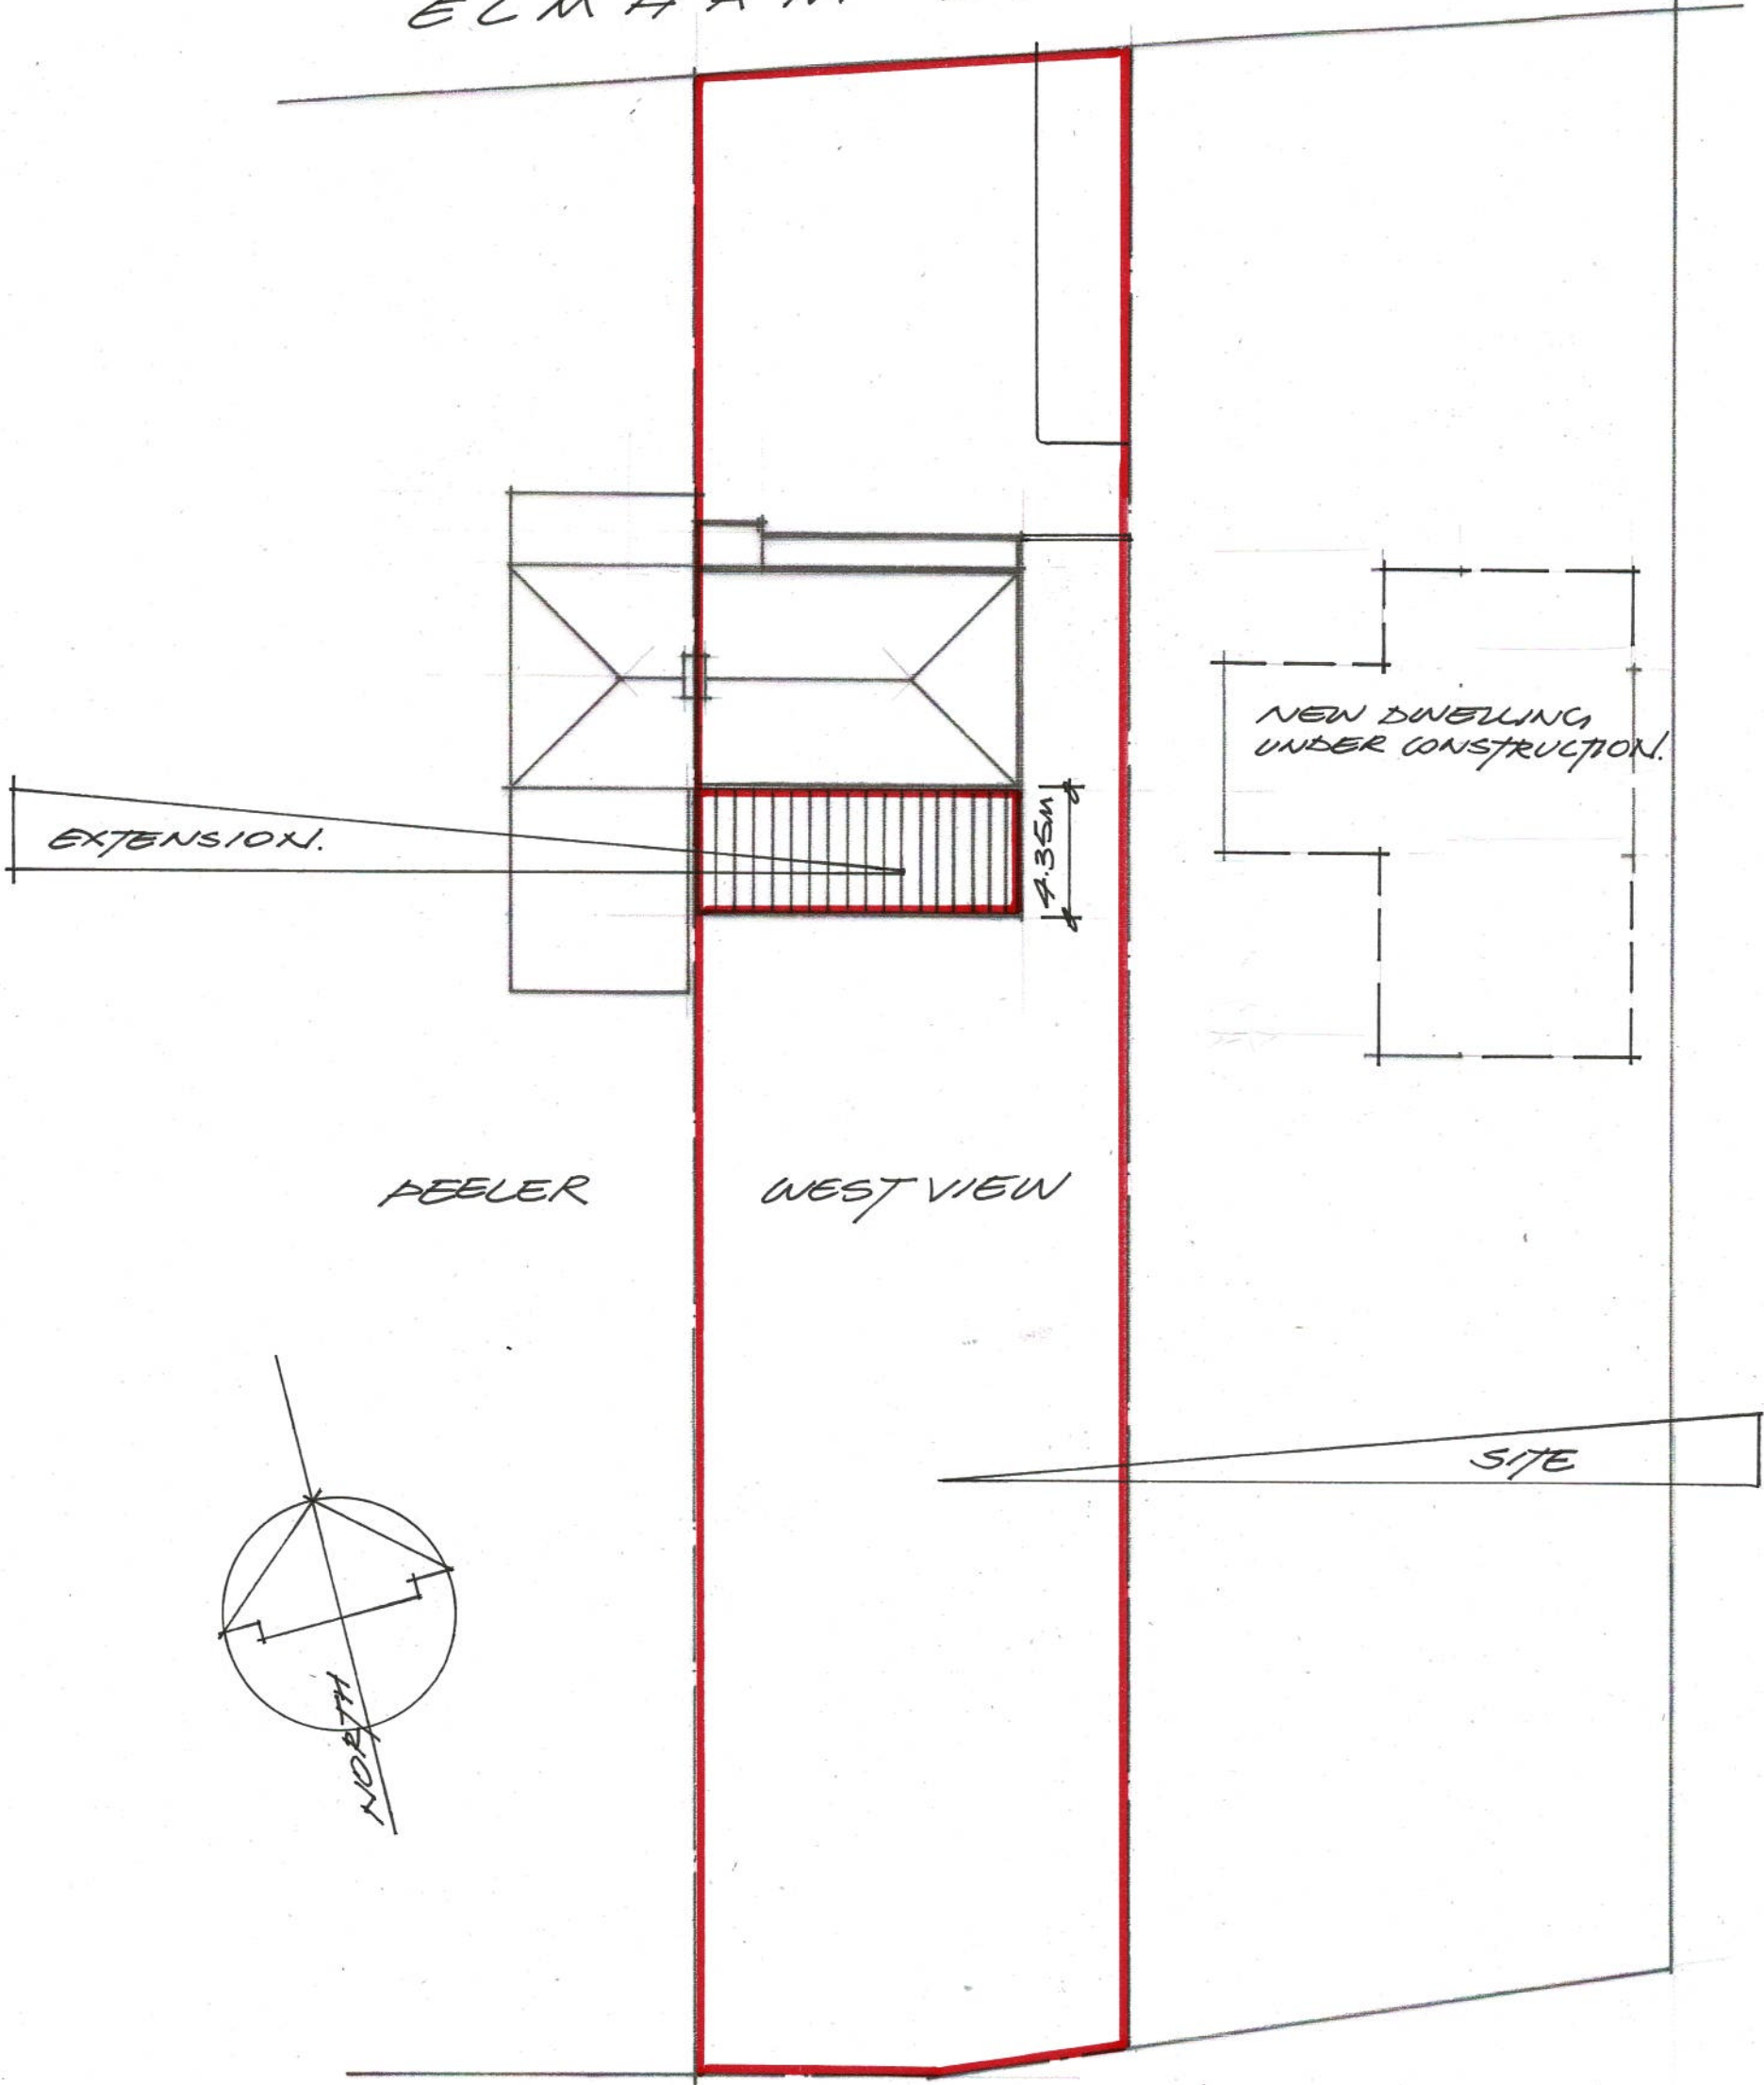

ELMHAM DRIVE

0 1 2 3 4 5m 10m 15m
SCALE BAR. 1:200

BLOCK PLAN.

DG P/07.

WEST VIEW ELMHAM DRIVE IPSWICH IP10 0DG