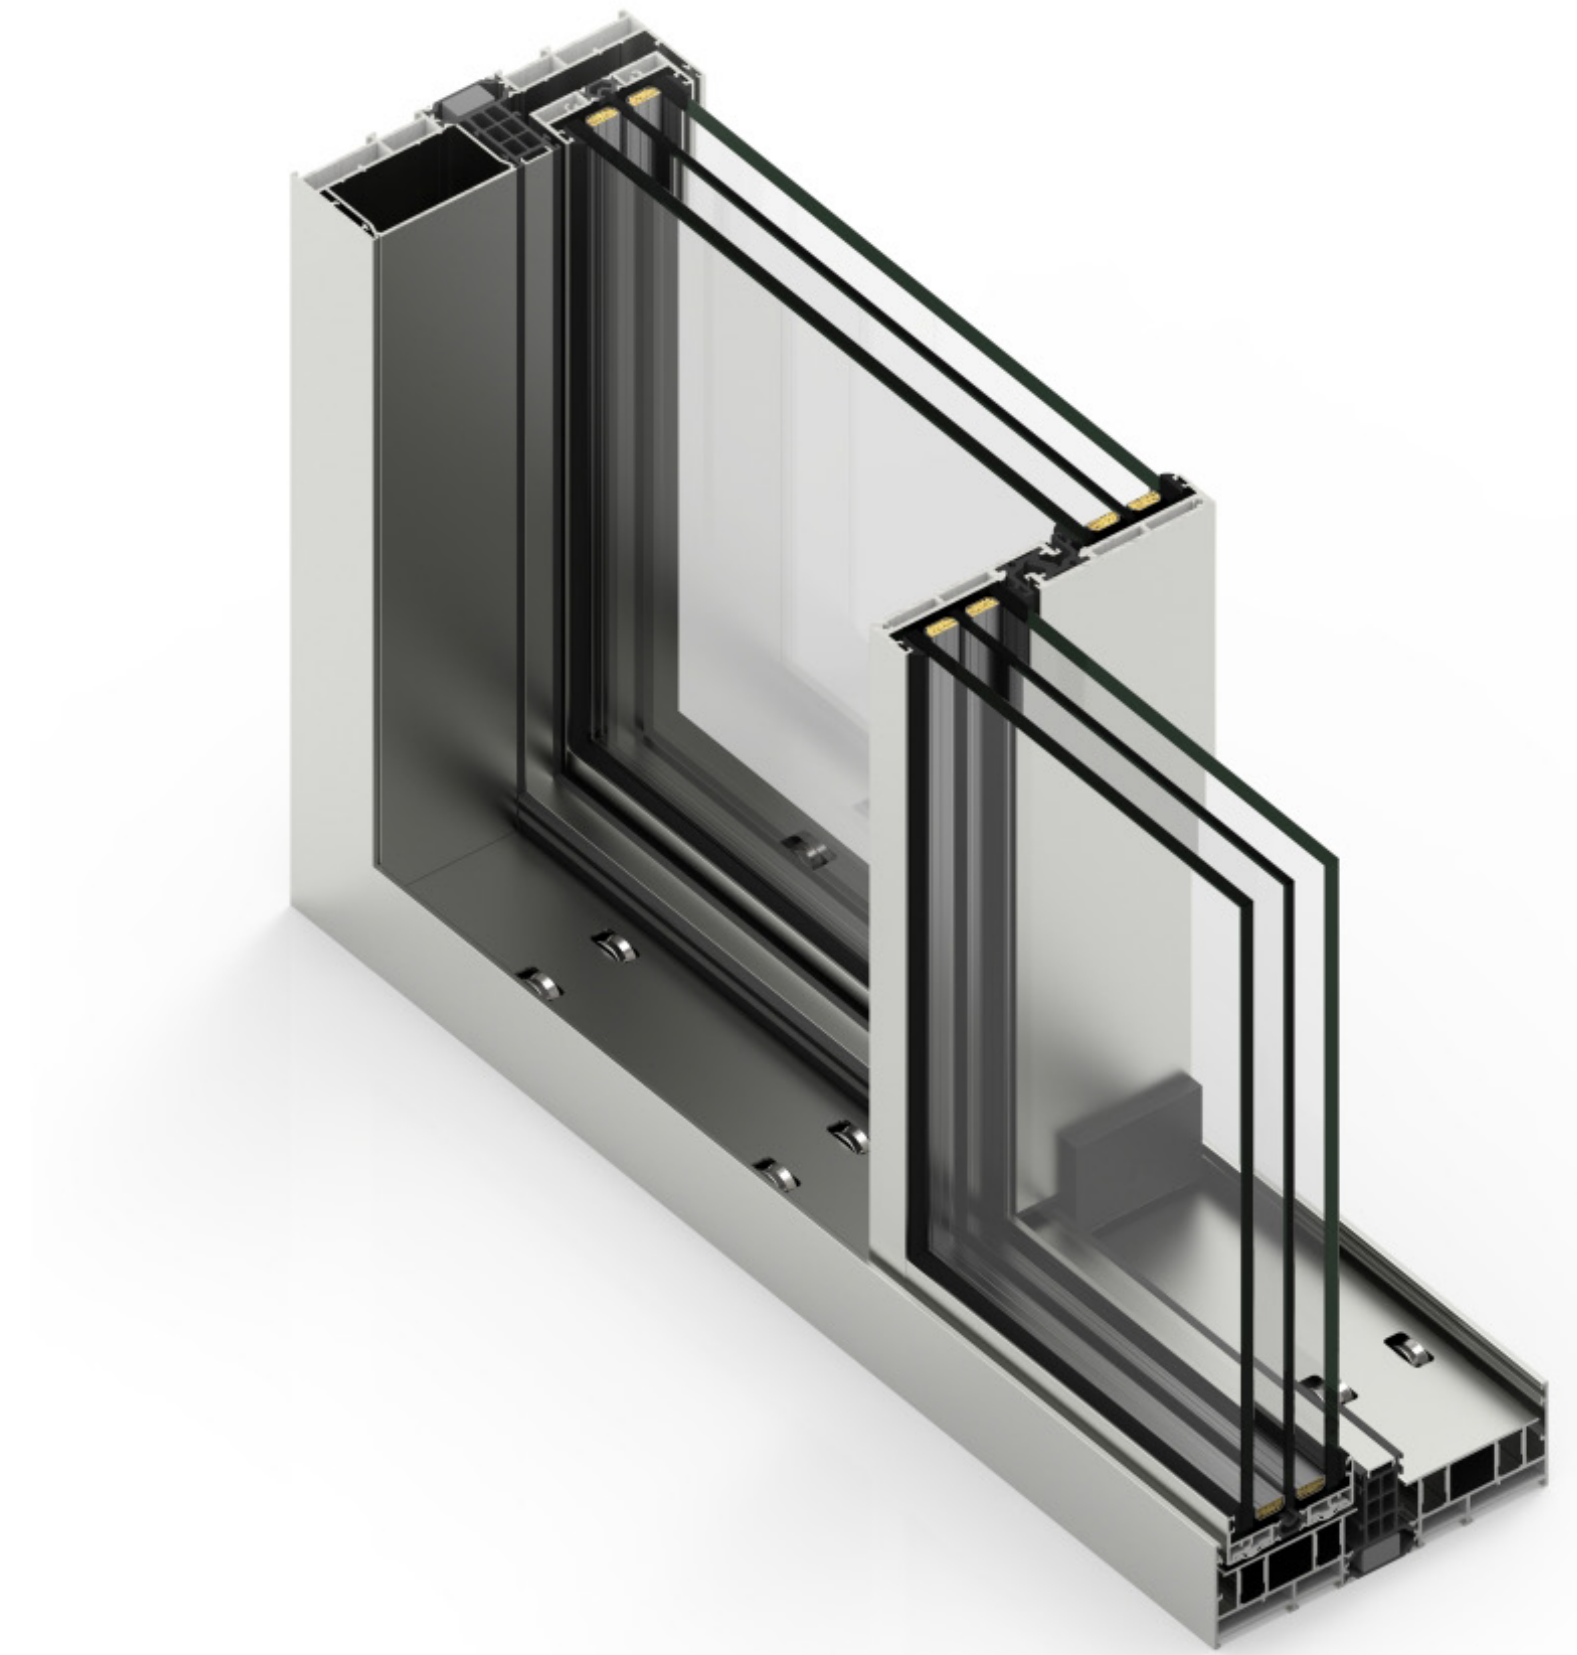

Schedule of materials

Windows

Material	Aluminium Double Glazed Sliding windows
Source	Cortizo https://www.cortizo.com/en/sistemas/ver/93/cor-vision-plus-sliding.html
Size	As approved