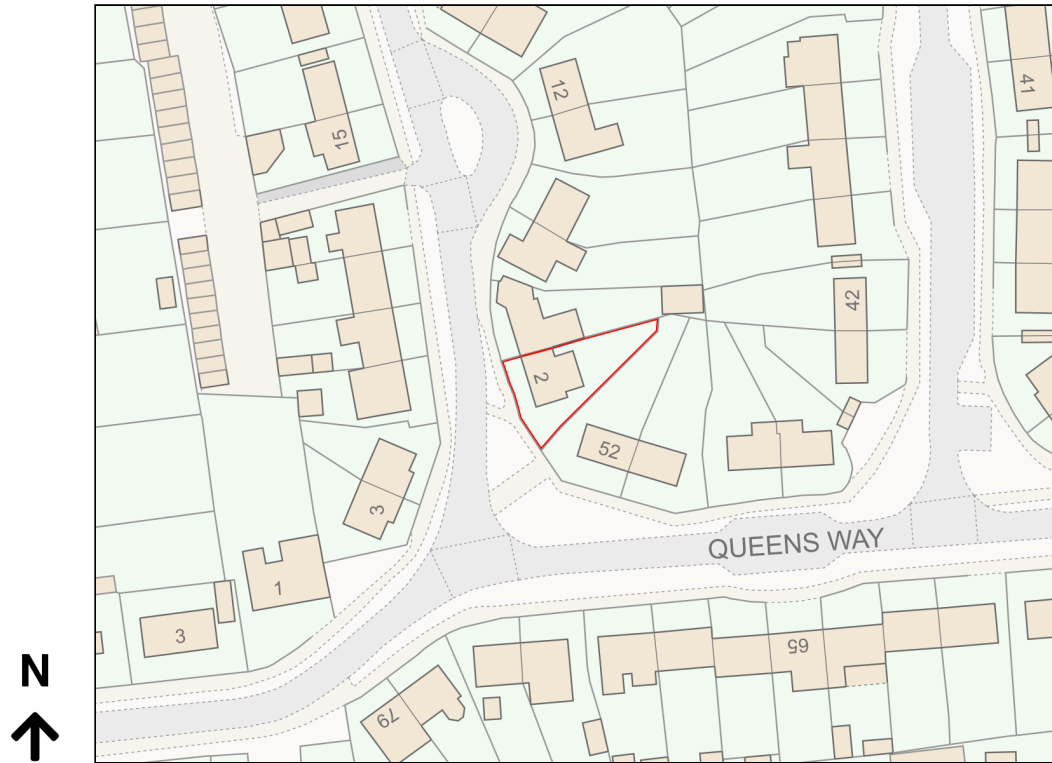

# Location Plan

Site Address: 2, Queensway, Ringwood, BH24 1QF

Date Produced: 09-Nov-2023

Scale: 1:1250 @A4

Planning Portal Reference: PP-12546762v1