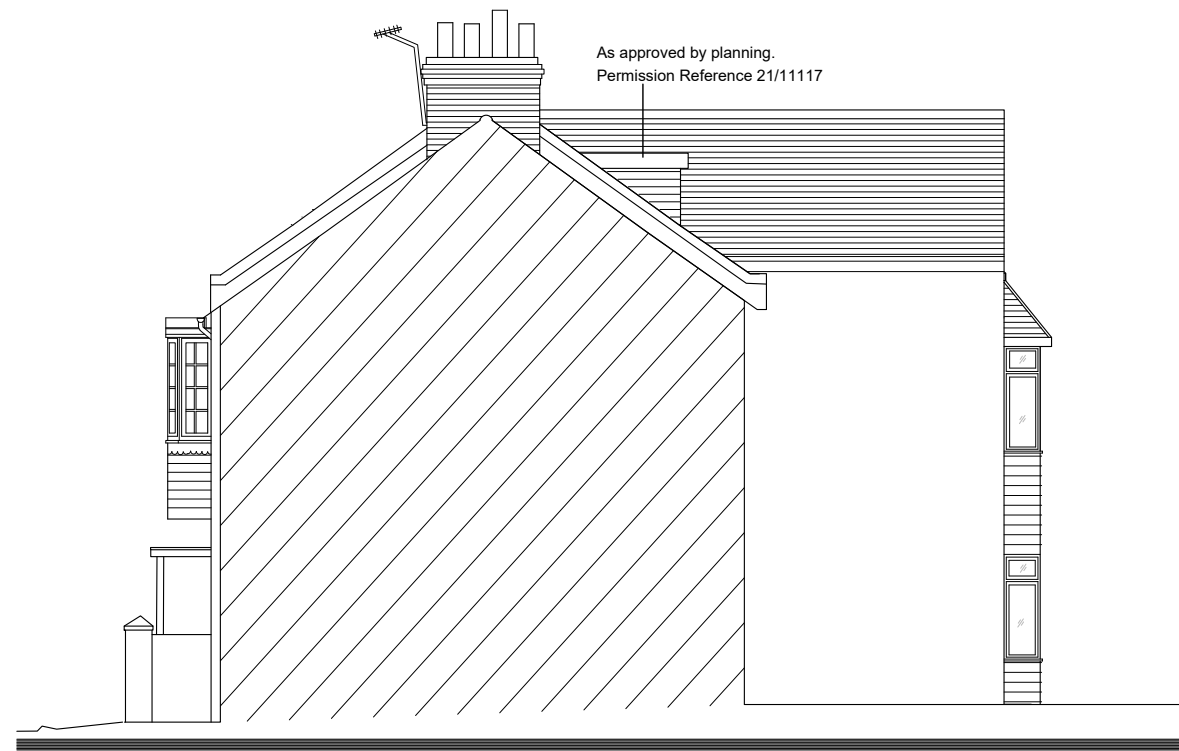

PROPOSED SOUTH ELEVATION

PROPOSED NORTH ELEVATION

PROPOSED WEST ELEVATION

PROPOSED EAST ELEVATION

DRAYCOTT
CHARTERED SURVEYORS

82 High Street
 Lymington
 Hampshire
 SO41 9AN
 Tel: 01590 673282
 Email: surveyors@draycotts.co.uk

Project: Quay Cottage, 3 Quay Road
 Lymington
 SO41 3AT

Client: Mr Bishop

Scale: 1:100	Date: 13/09/23
Paper Size: A3	Drawn By: SH
Drawing Status: Design Drawing	
Drawing Detail: Proposed Elevations	
Drawing No: 106	
Revision: A	