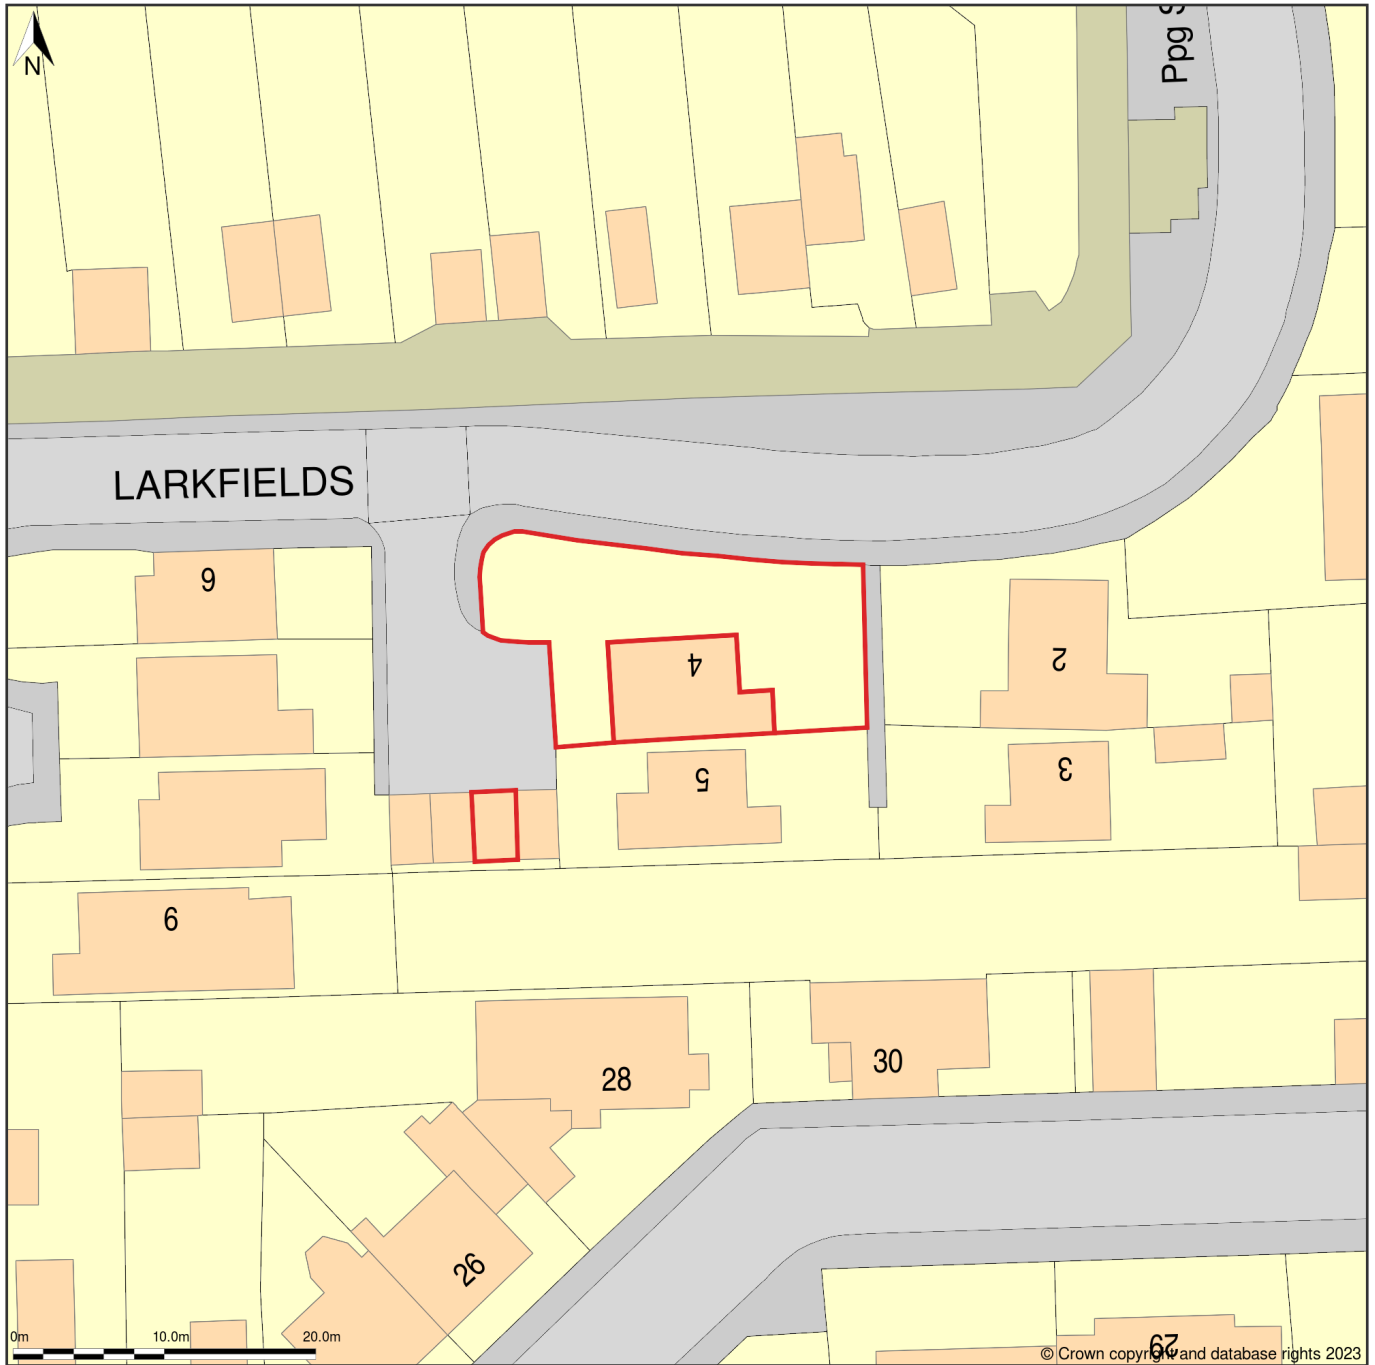

4, Larkfields, Oxford, Oxfordshire, OX3 8PF

Site Plan (also called a Block Plan) shows area bounded by: 455206.99, 206484.96 455296.99, 206574.96 (at a scale of 1:500), OSGridRef: SP5525 652. The representation of a road, track or path is no evidence of a right of way. The representation of features as lines is no evidence of a property boundary.

Produced on 29th Nov 2023 from the Ordnance Survey National Geographic Database and incorporating surveyed revision available at this date. Reproduction in whole or part is prohibited without the prior permission of Ordnance Survey. © Crown copyright 2023. Supplied by [www.buyaplan.co.uk](http://www.buyaplan.co.uk) a licensed Ordnance Survey partner (100053143). Unique plan reference: #00864049-6FCD64.