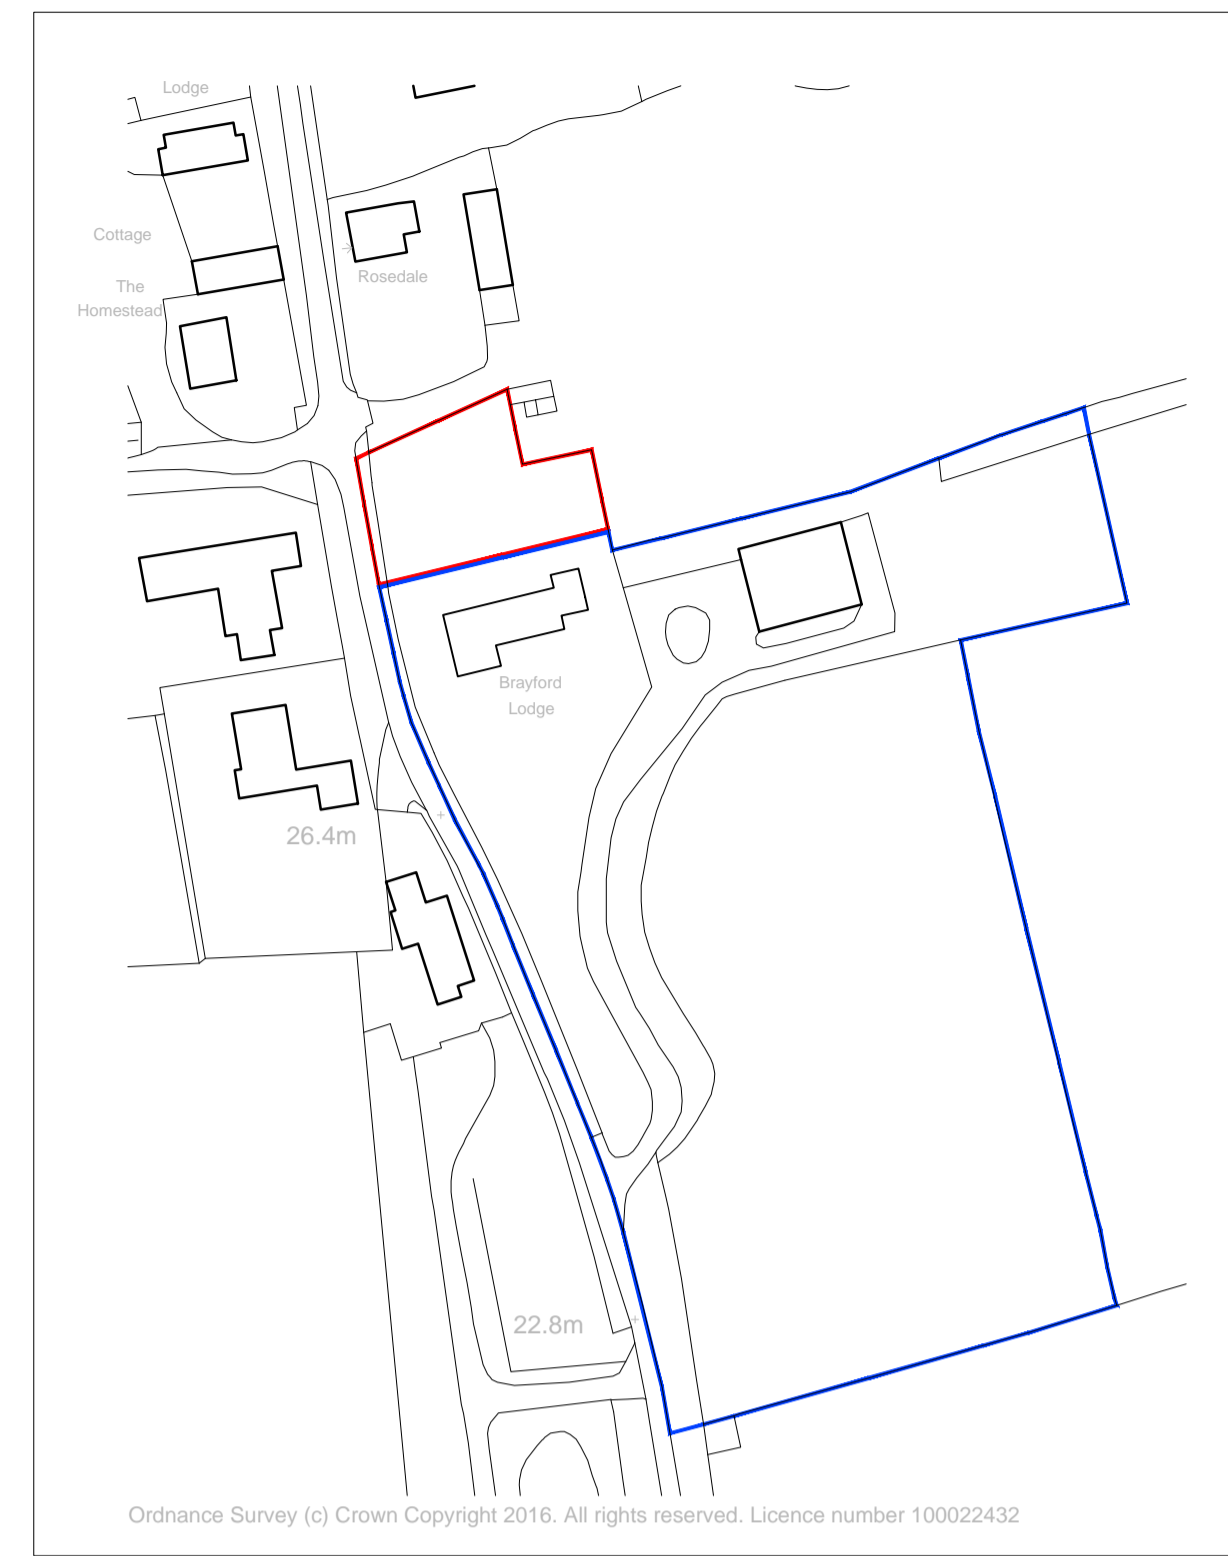

Site Layout Plan
Scale 1:200

Block Plan
Scale 1:500

- F : 14.12.23 : ASHP added & levels amended
- E : 18.08.21 : Layout amended
- D : 26.09.19 : Landscaping details updated
- C : 5.07.16 : Ground levels added
- B : 27.06.16 : Drawing updated for planning submission
- A : 24.06.16 : Visibility splay indicated

Revisions
Project Status

PLANNING

RJ DESIGN
ARCHITECTURE

162 Eastgate Louth
LN11 9AB
t : 01507 604324
www.rjda.co.uk

Project Title
Land adjacent to Brayford Lodge
Fen Lane
East Keal
Spilsby

Drawing Title
Site plans

| | |
|---------------------------|------------------------|
| Drawn by JL | Sheet Size A1 |
| Scale As shown | Date Drawn Jun 2016 |
| Project Number 15/1378 | Drawing Number 001 |
| | Revision F |