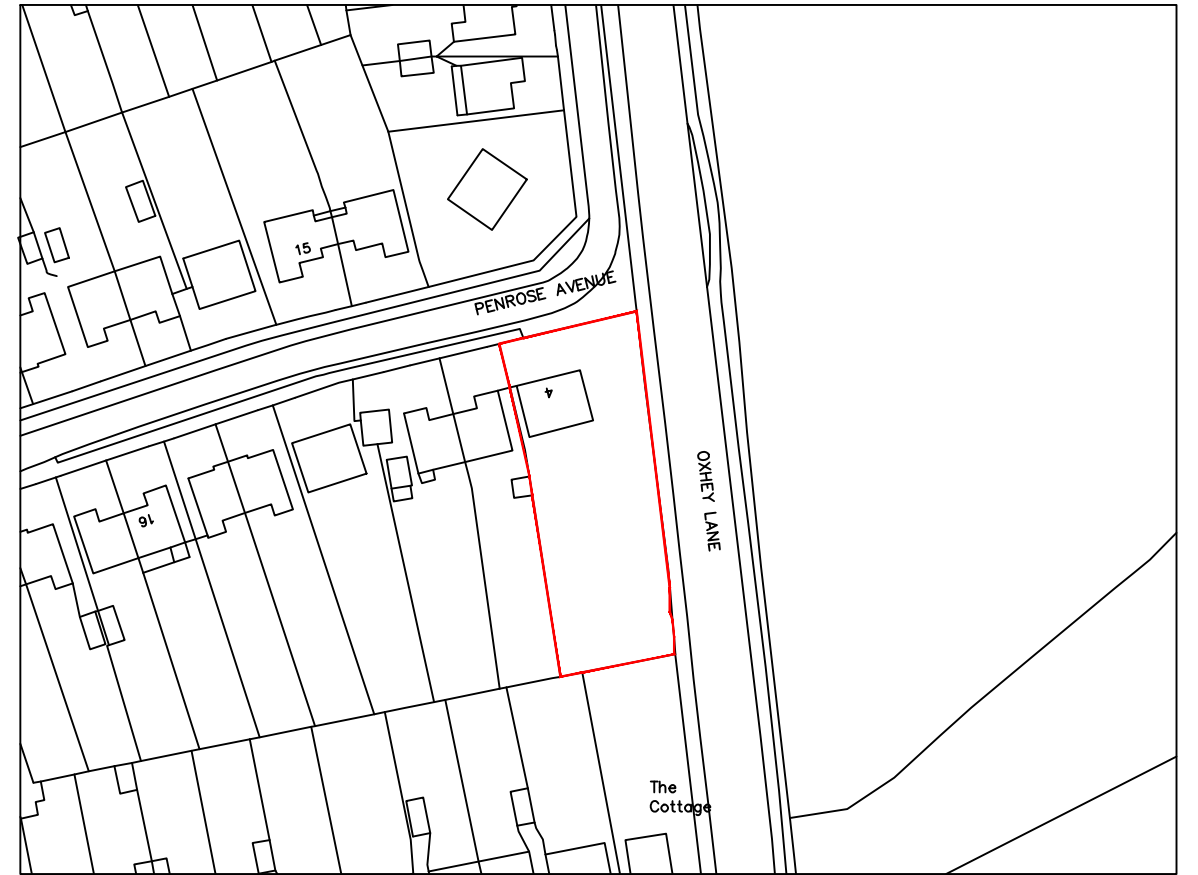

SITE BLOCK PLAN

LOCATION MAP

CLIENT	SITE 4 Penrose Ave, Watford WD19 5AD	Date: 18.12.2023	
DRAWING NO: 20232185.PA109	DRAWING TITLE OS MAP, LOCATION MAP	Scale @ A3: AS SHOWN	
		Revision: P01	