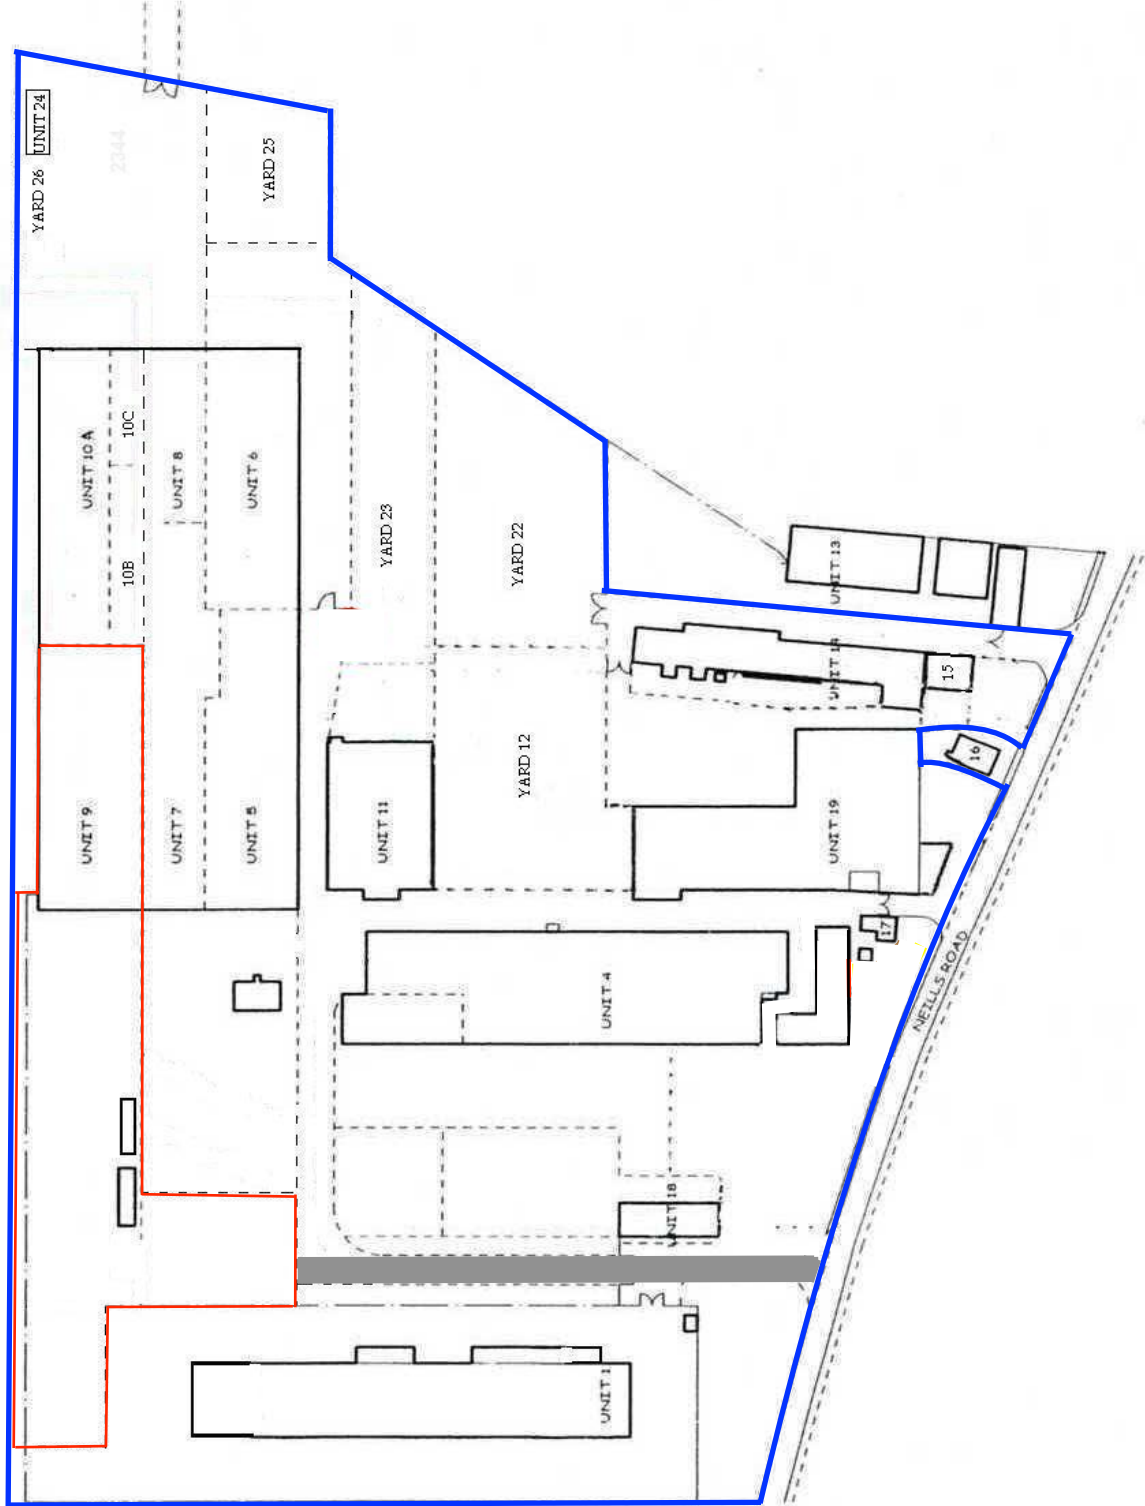

SCALE 1:2500

**Key**  
**Blue: Bold Industrial Estate**  
**Red: Demise**  
**Yellow: Parking**  
**Brown: Access Estate Roads**

**BOLD INDUSTRIAL ESTATE**  
**NEILLS ROAD**  
**ST HELENS**