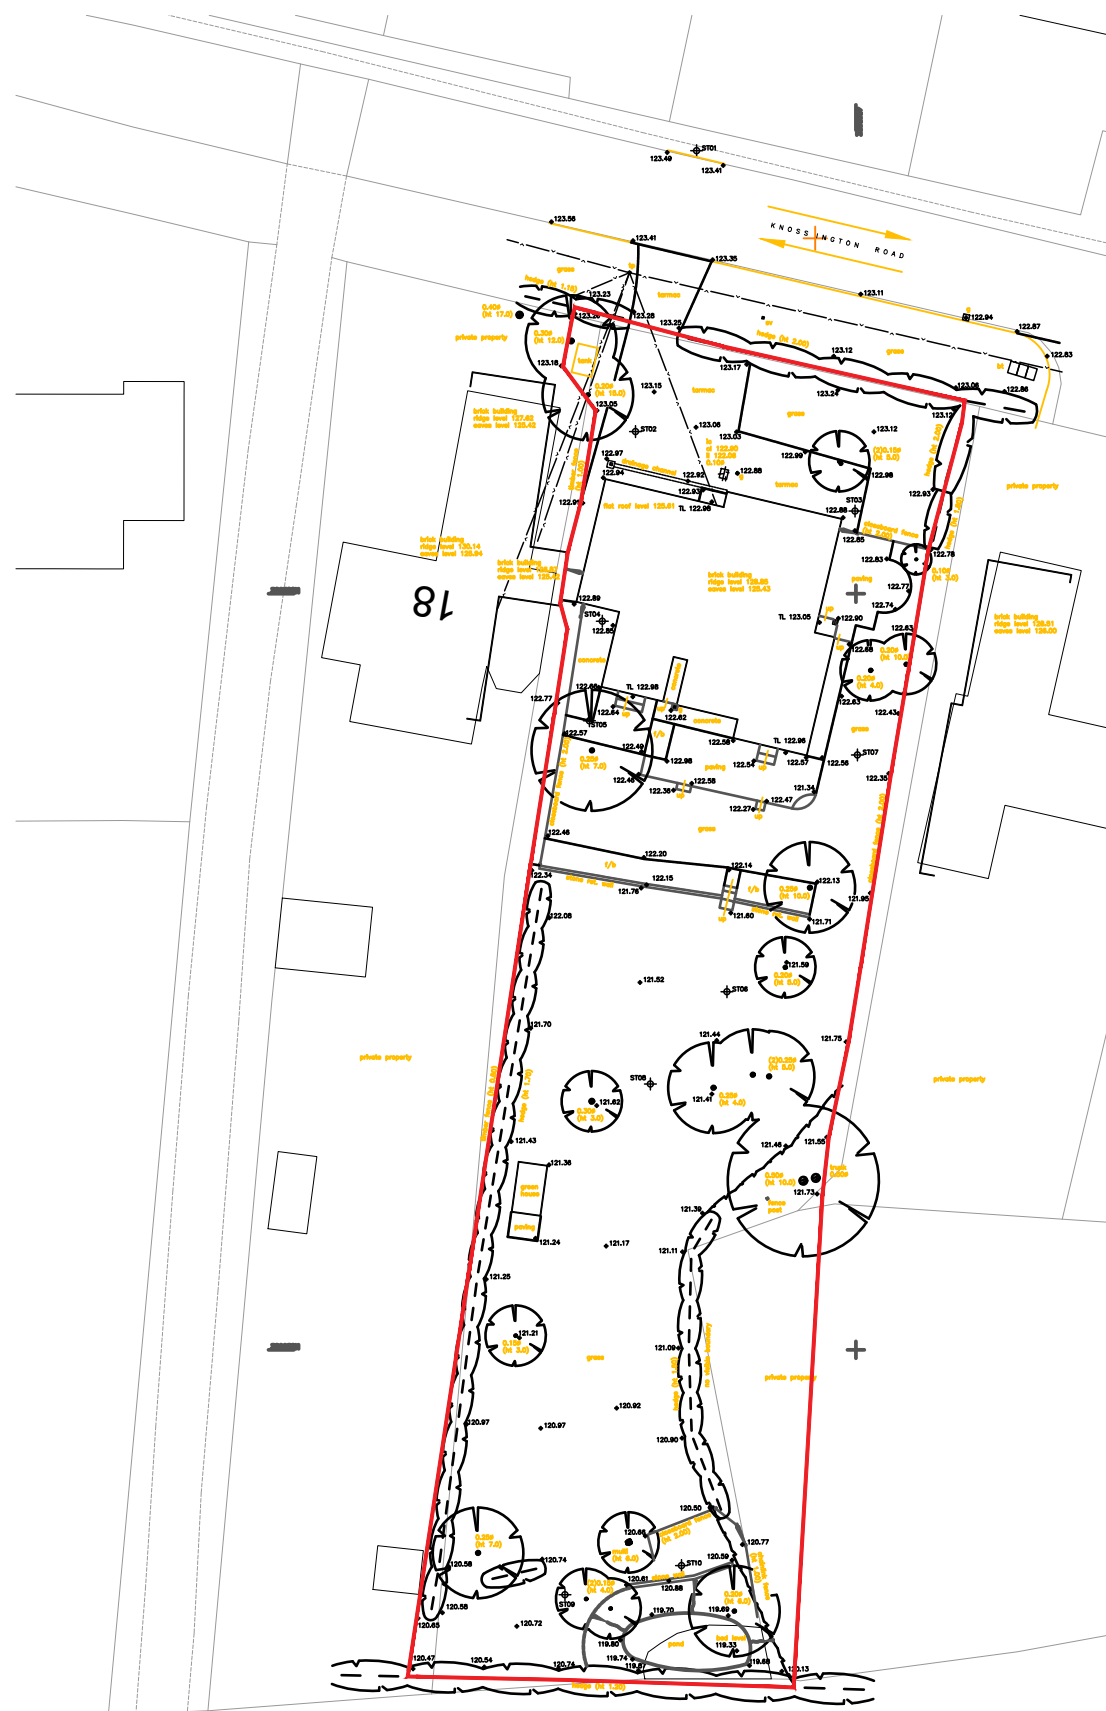

Existing Site Plan 1:500

© Crown copyright and database rights 2023 Ordnance Survey 0100031673

RIBA
Chartered Practice
01594 540504
01451828822
habitatplus.co.uk
hello@habitatplus.co.uk

Client
K Nagel

Project
HA23006
16 Knossington Road
Braunston in Rutland

Drawing
PL001
Site Location Plan
Existing Site Plan

A

October 23
PLANNING
1:1250 @ A3

0m 25 50