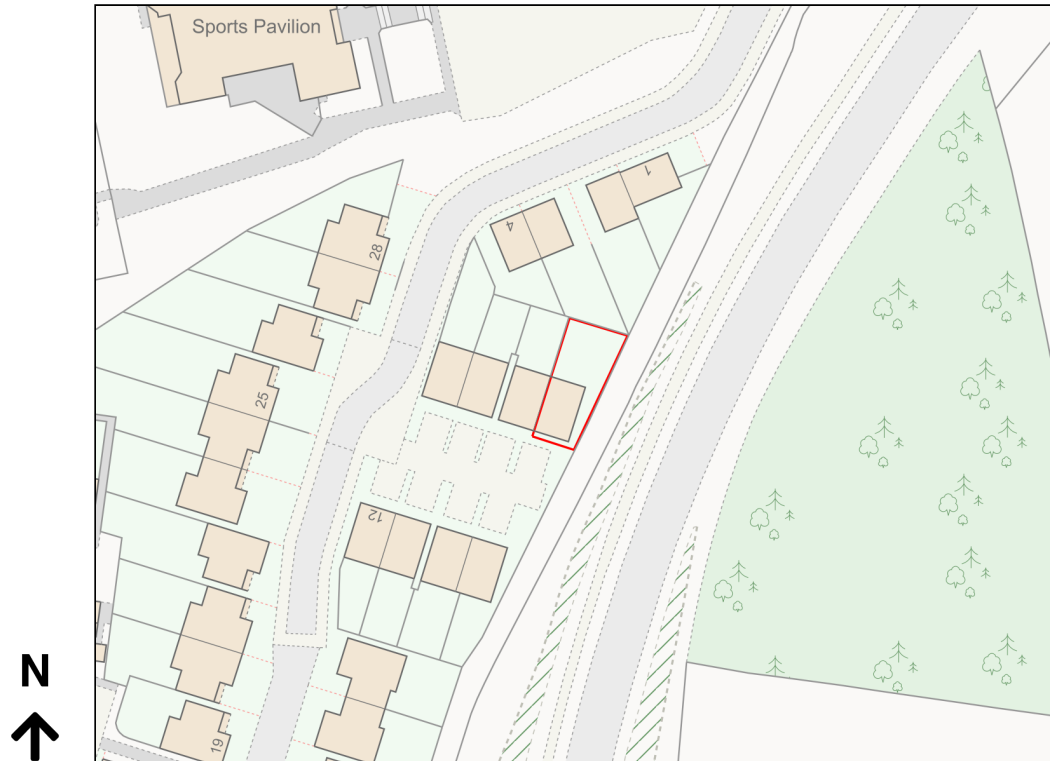

Location Plan

Site Address: 8, Poston Place, Stevenage, SG2 0BS

Date Produced: 22-Dec-2023

Scale: 1:1250 @A4

Planning Portal Reference: PP-12695412v1