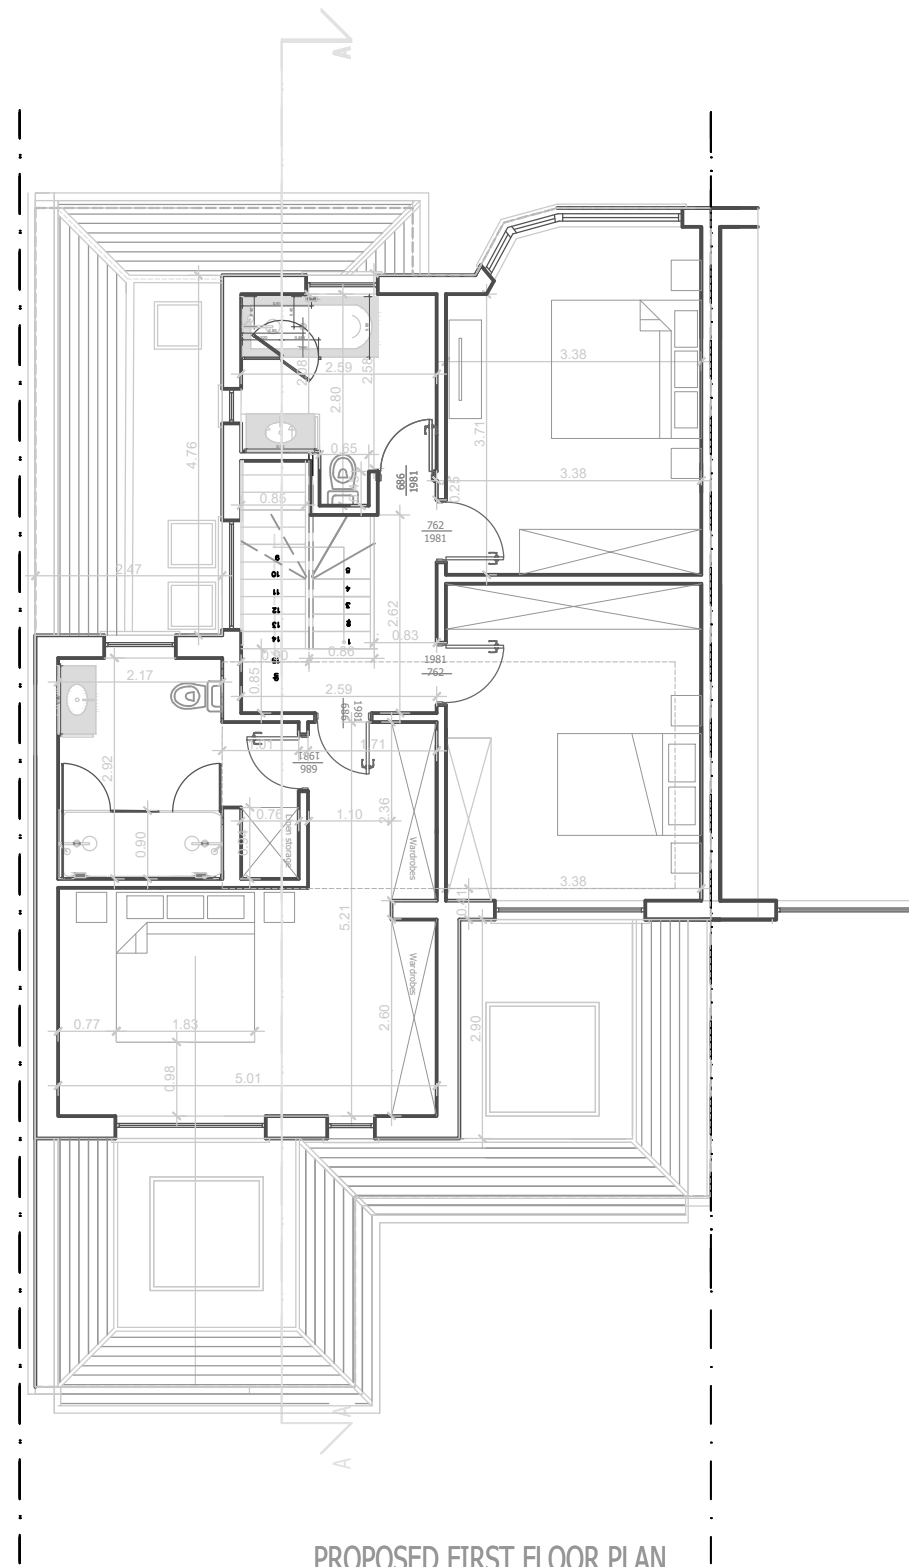

EXISTING FIRST FLOOR PLAN

PROPOSED FIRST FLOOR PLAN

CLIENT:
Mr.Donovan Mansoor

JOB TITLE:
Proposed ground floor rear and first floor side and rear extension.

at:
27 Millridge
Edgware
Middlesex
HA8 7PE

DRAWING TITLE:
EXISTING AND PROPOSED FIRST PLANS

SCALE: 1:100

DATE: 12/12/23

DRAWING NUMBER: PL/03

REVISIONS:

A.D.A ARCHITECTURE
UNIT 2, BRESY PLACE,
BURROUGHS GARDENS
HENDON, LONDON
NW4 4AT

TEL: 020 8202 1766
FAX: 020 8202 7608