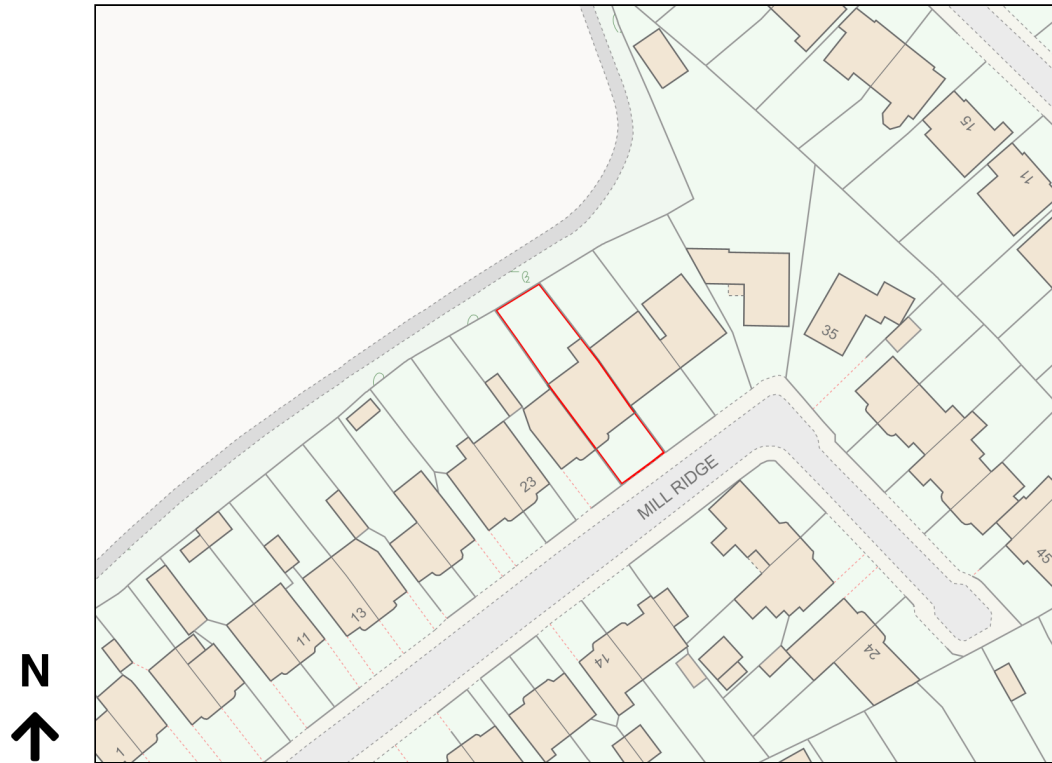

# Location Plan

Site Address: 27, Mill Ridge, Edgware, HA8 7PE

Date Produced: 15-Dec-2023

Scale: 1:1250 @A4

Planning Portal Reference: PP-12671168v1