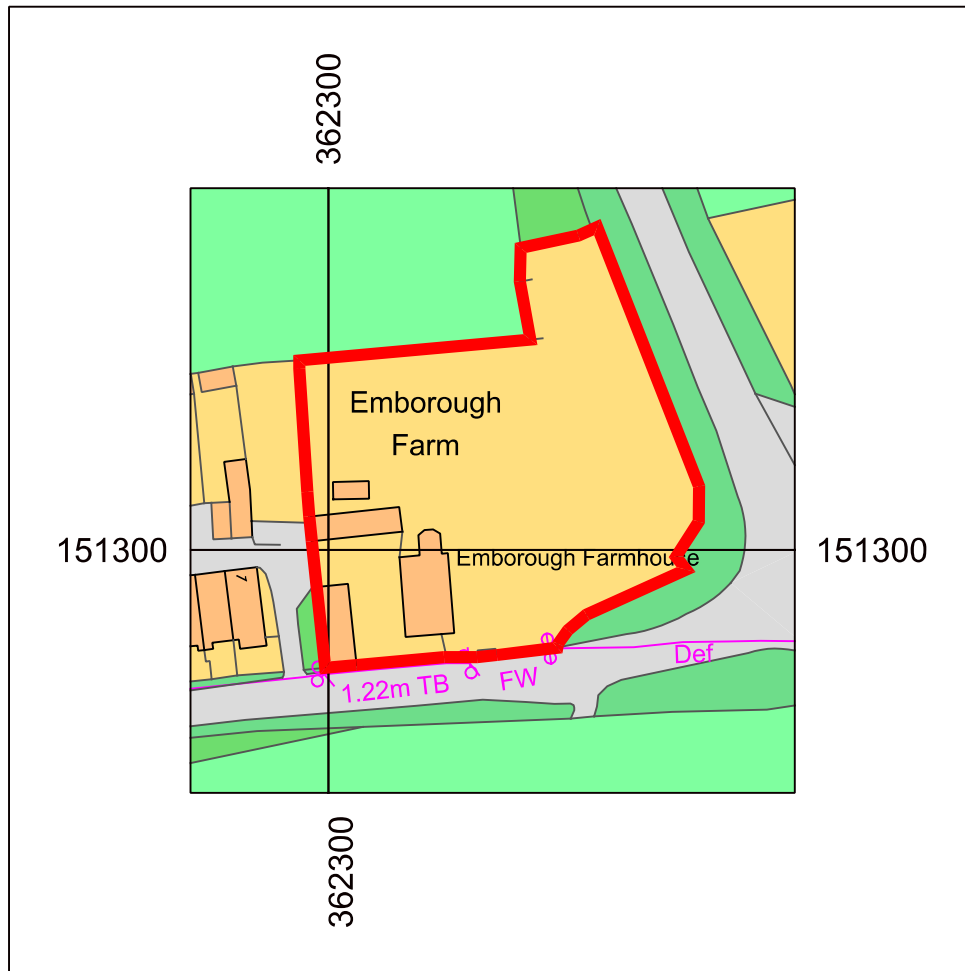

Stanfords Planning Map Data

Production Date: 15 December 2023

Top Left: 362277.186 151359.825 Bottom Right: 362377.186 151259.825

© Crown copyright and database rights 2023 Ordnance Survey OS100035409.

Reproduction in whole or in part is prohibited without the permission of Ordnance Survey

LOCATION PLAN Scale 1/1250

Do not scale this drawing All dimensions to be checked on site

Copyright reserved

cj architects Carlisle Jessop Llp	Number 1953/L/01	Project Alteration Outbuilding Emborough Farm House, Embrough Joan & Tim Parker	Title Location Plan	Scale see dwg Date Dec 2023 Checked
--------------------------------------	---------------------	--	------------------------	---