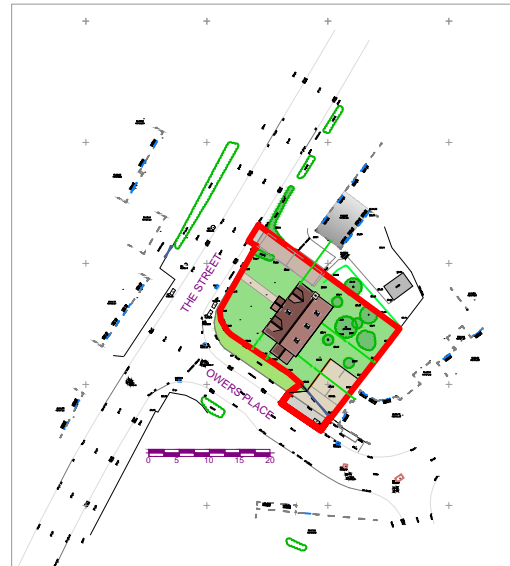

LOCATION PLANS ON A4

Existing Location Plan

Scale 1:1250

North 

Proposed Location Plan

Scale 1:1250

North 