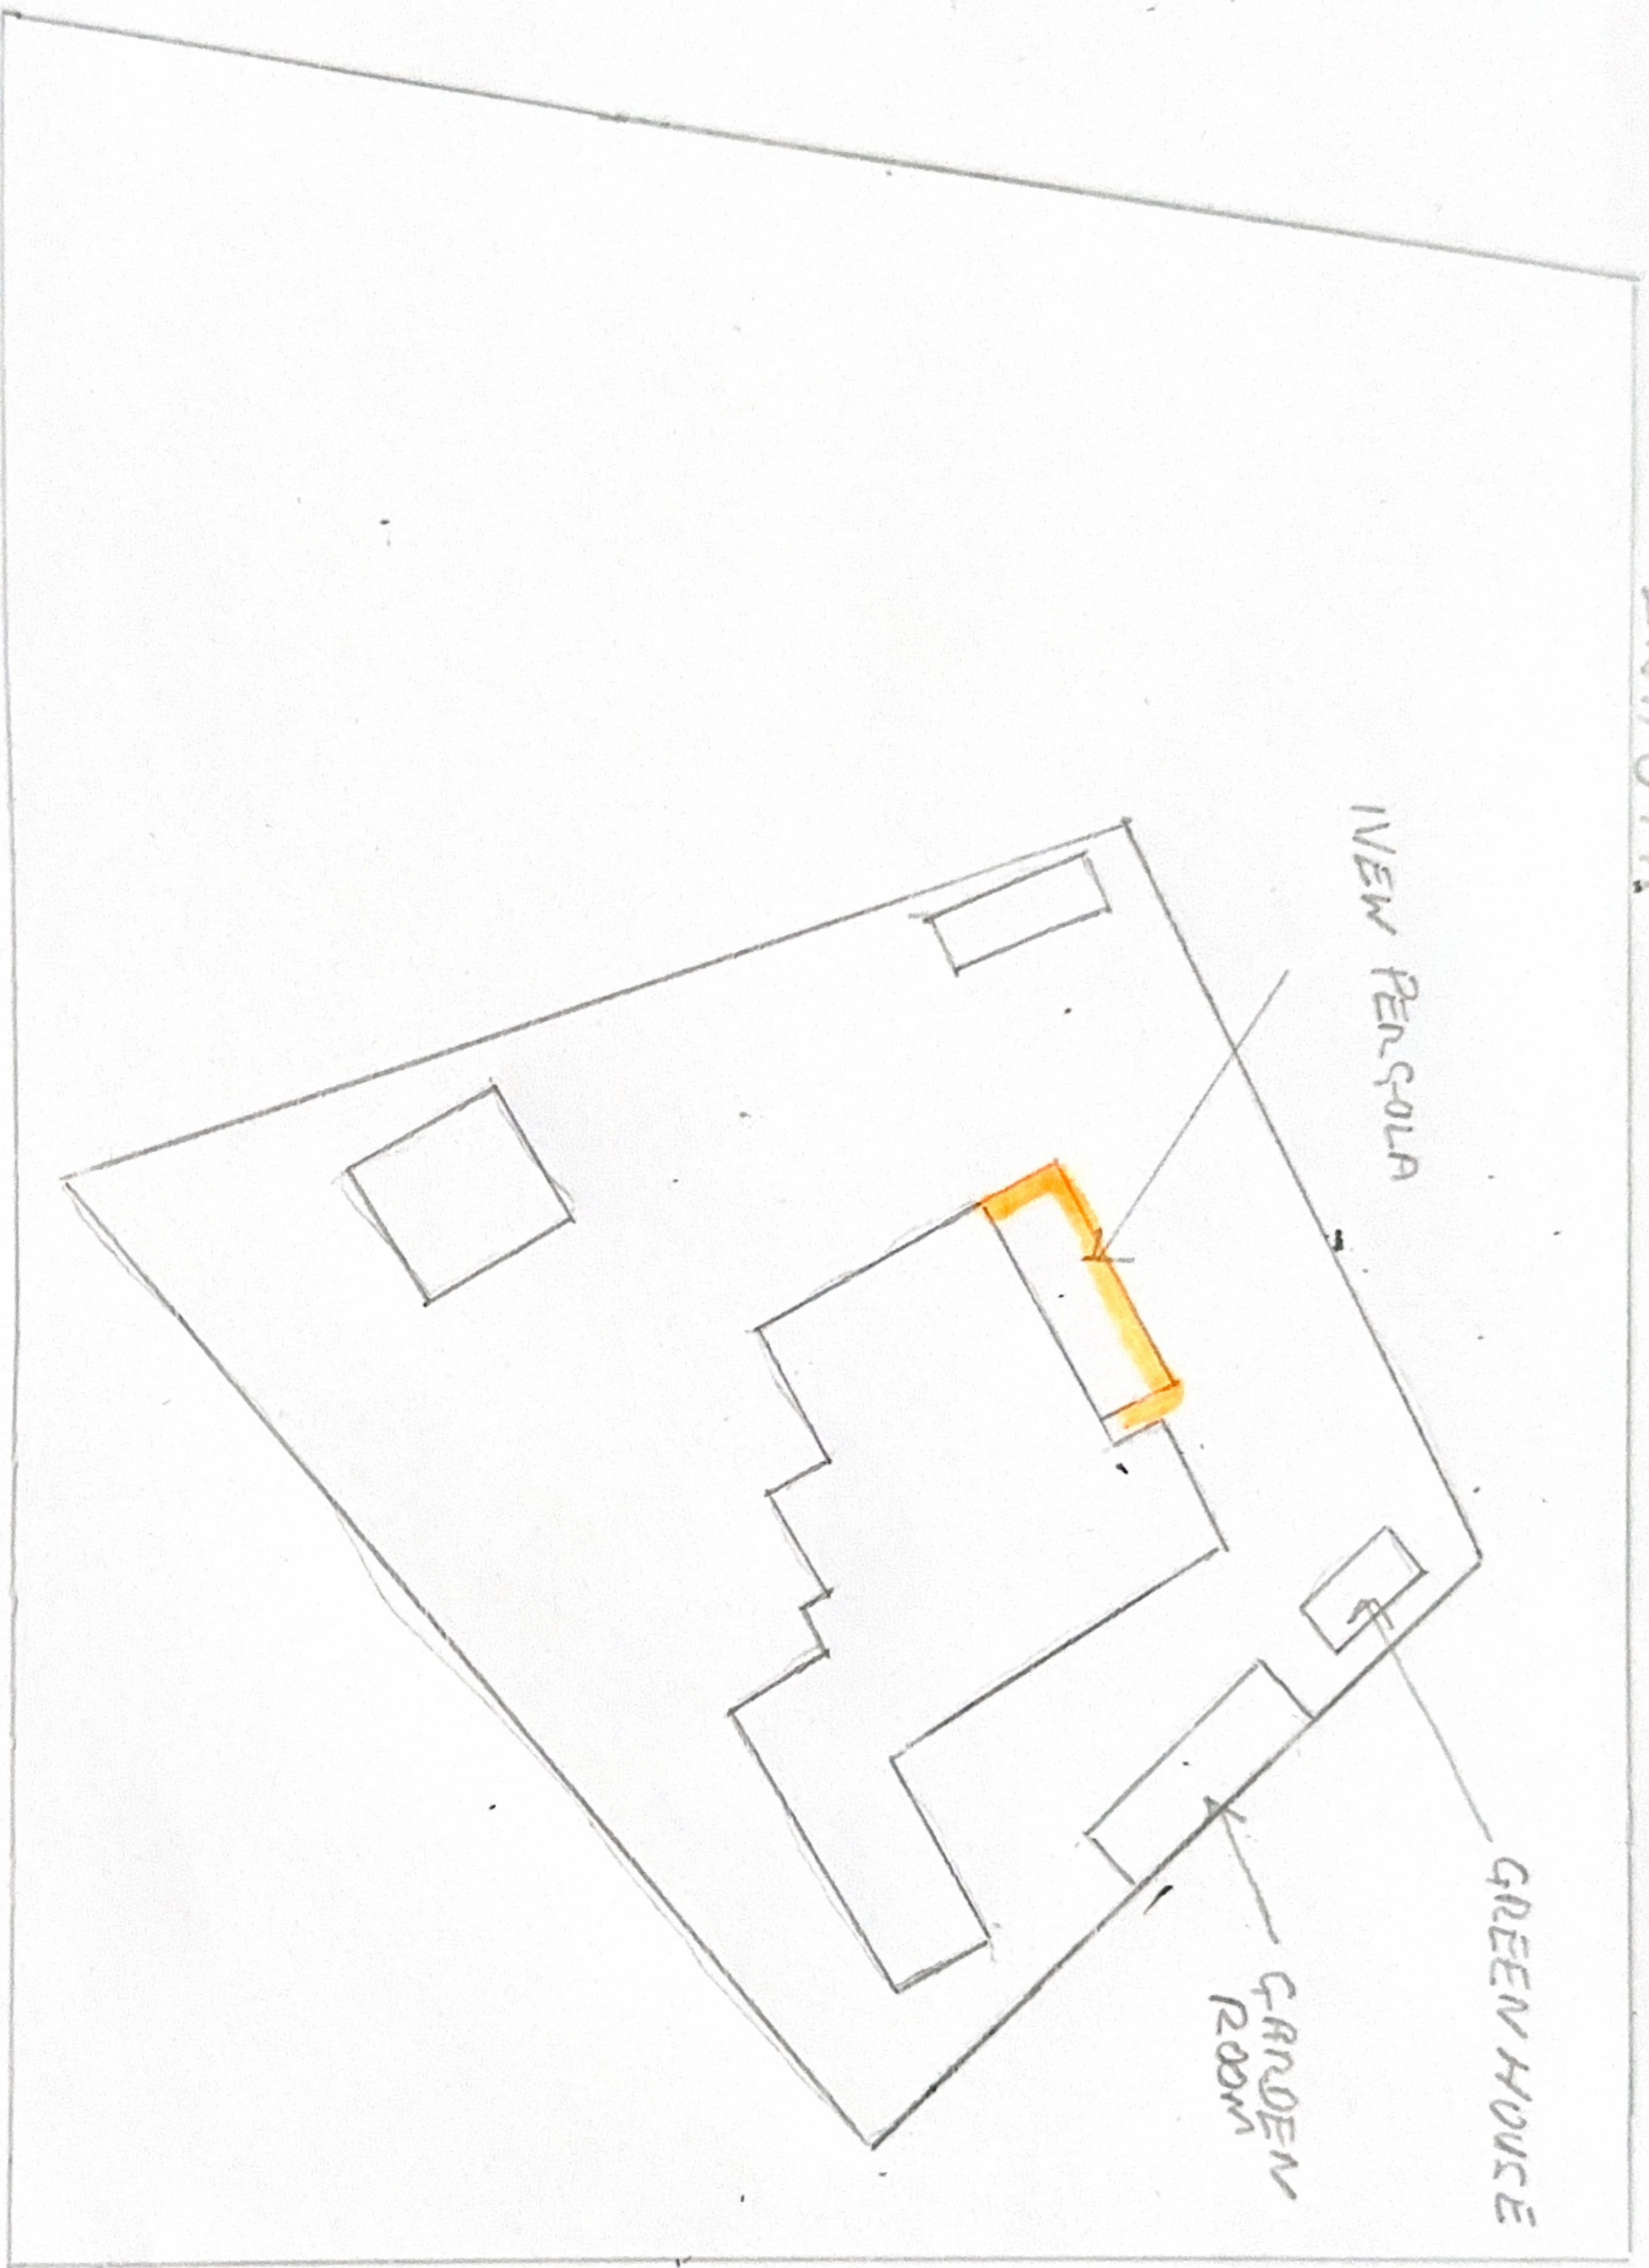

LANGDALE  
CHURCH LANE  
UTTERBY  
LINDSEY

PR-12666820

CHRIS MARFLEET  
07720559872

THE NEW PERGOLA IS  
9MTRS LONG x 3MTRS WIDE x  
2.4MTRS HIGH