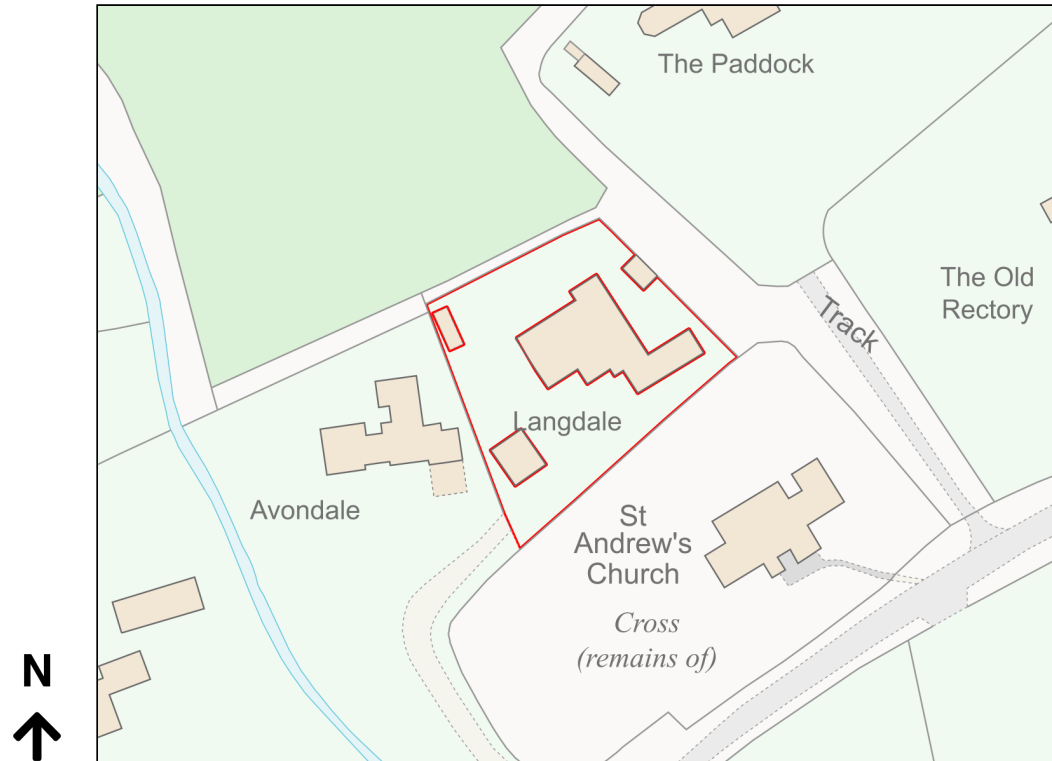

Location Plan

Site Address: Langdale, Church Lane, Utterby, LN11 0TH

Date Produced: 12-Dec-2023

Scale: 1:1250 @A4

Planning Portal Reference: PP-12666820v1