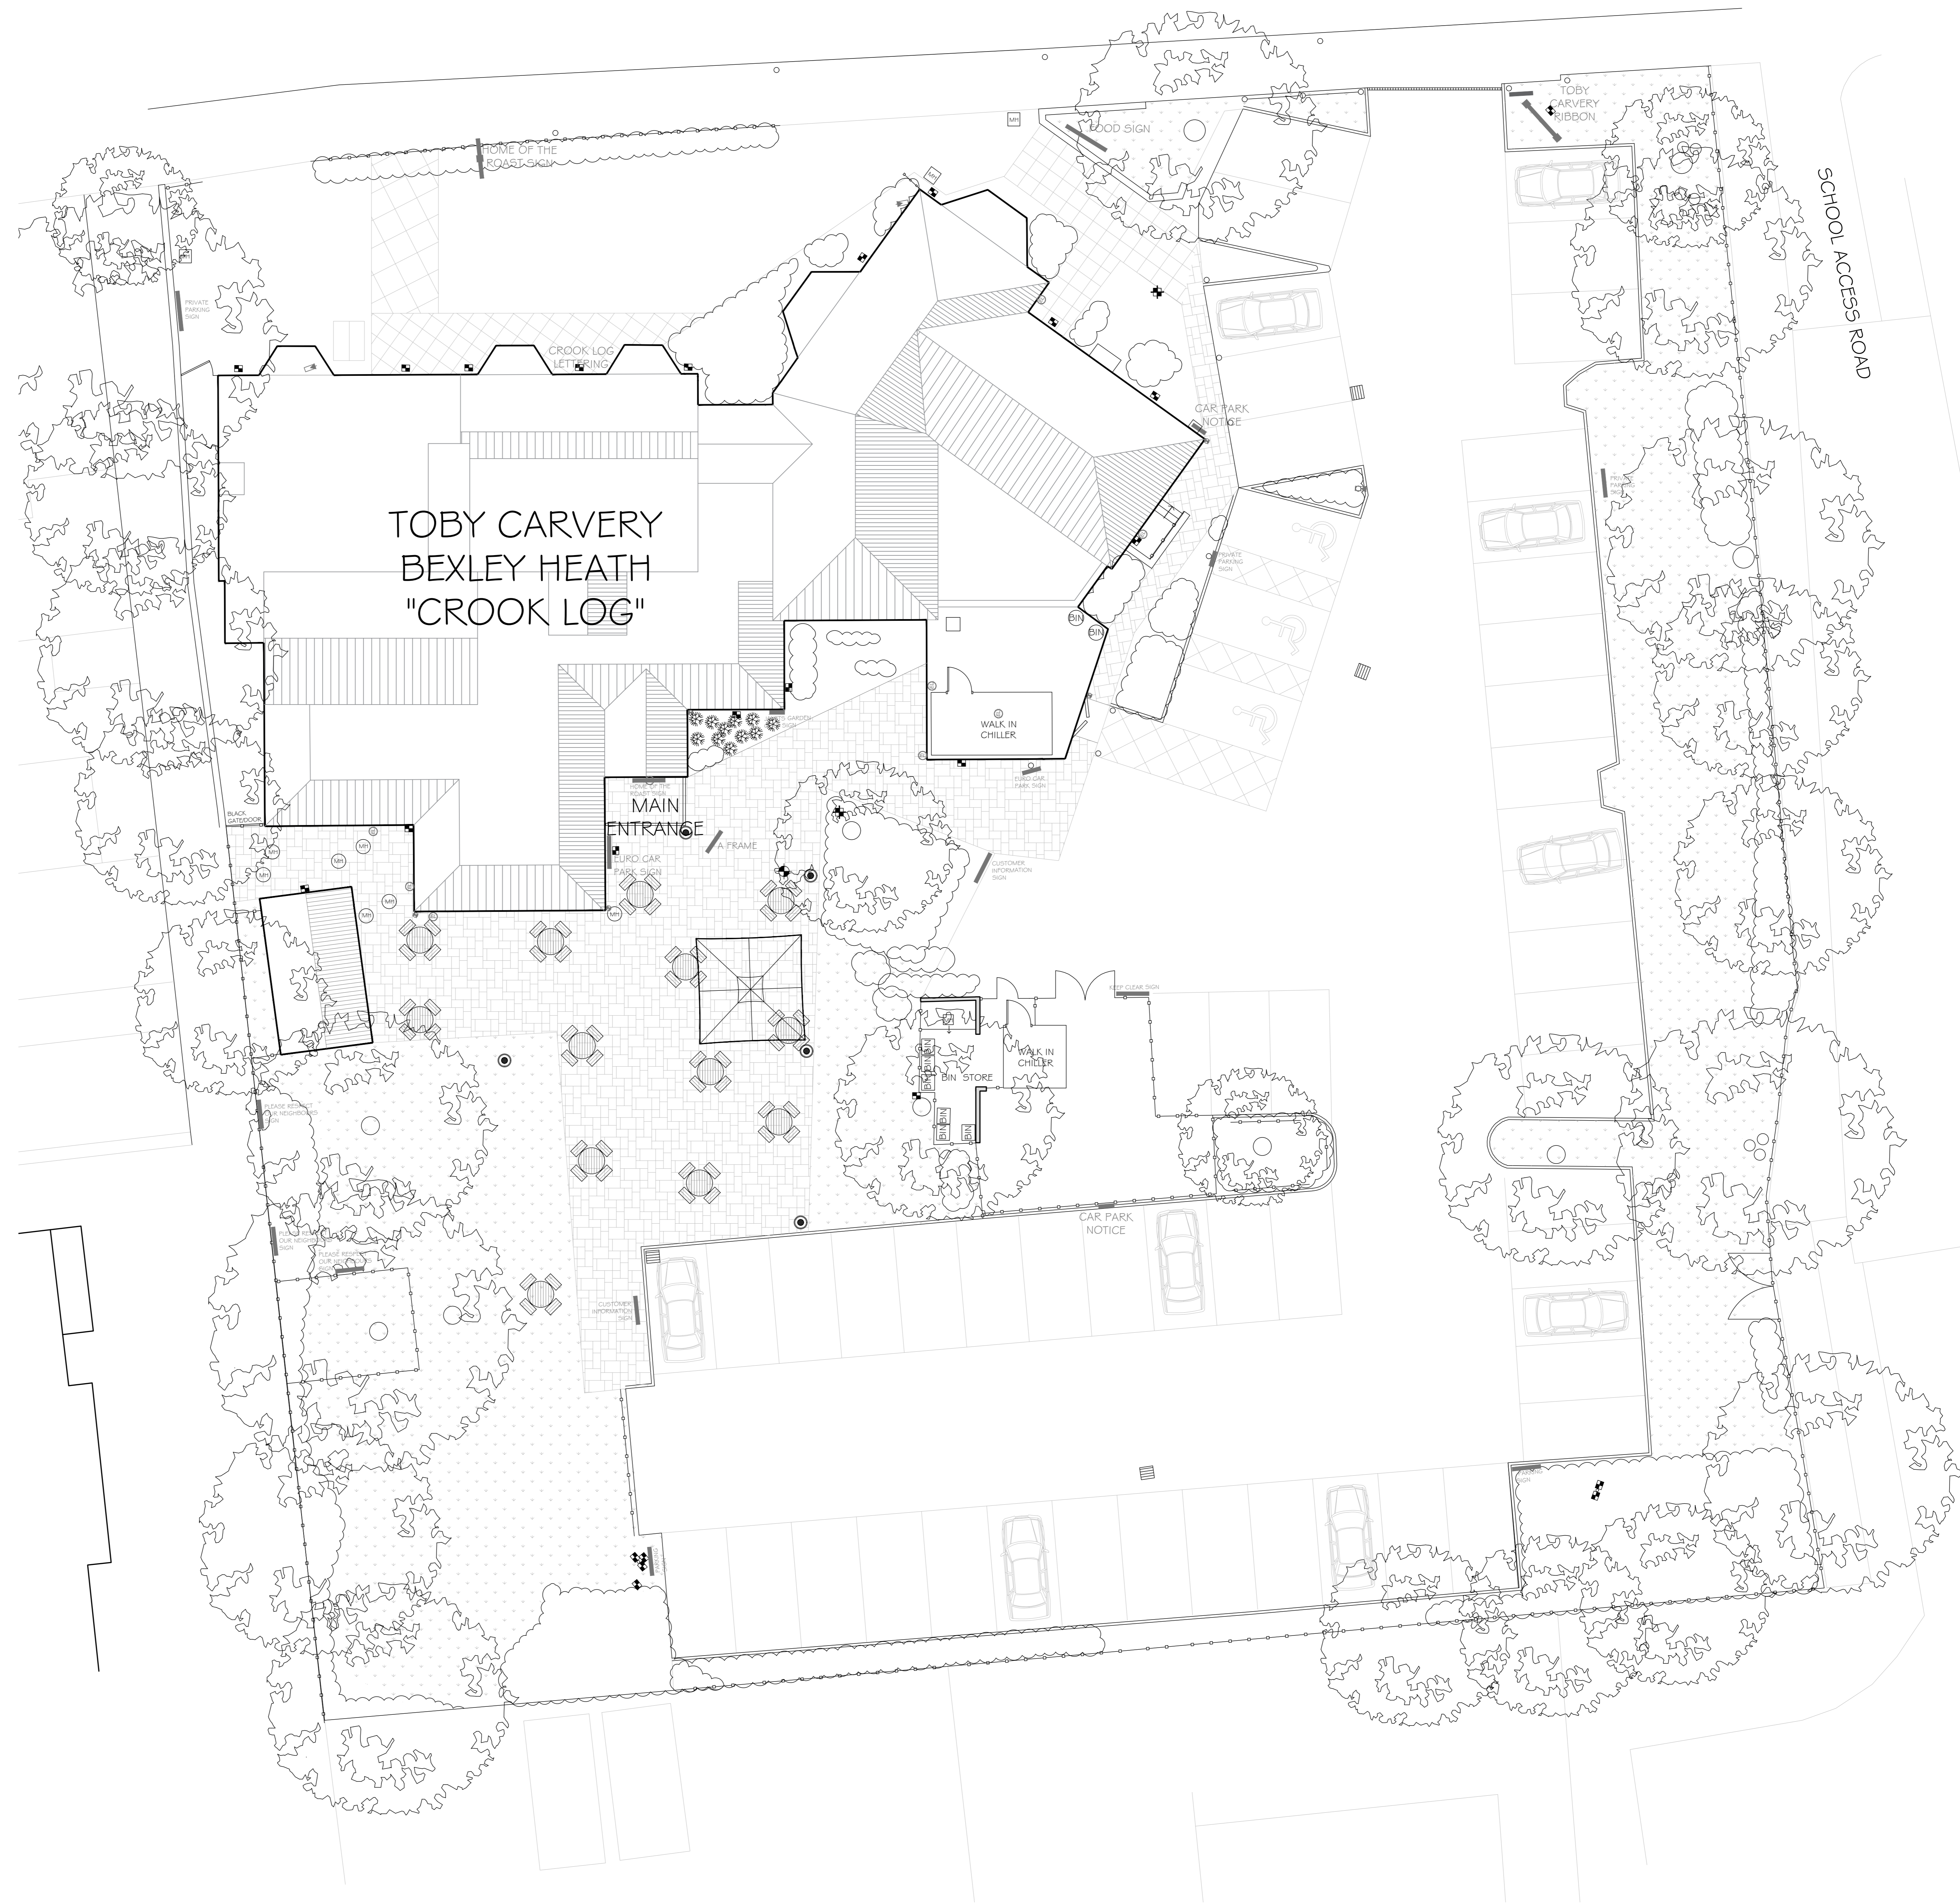

BLOCK PLAN 1:500

TOBY CARVERY  
 BEXLEY HEATH  
 "CROOK LOG"

MAIN  
 ENTRANCE

WALK IN  
 CHILLER

WALK IN  
 CHILLER