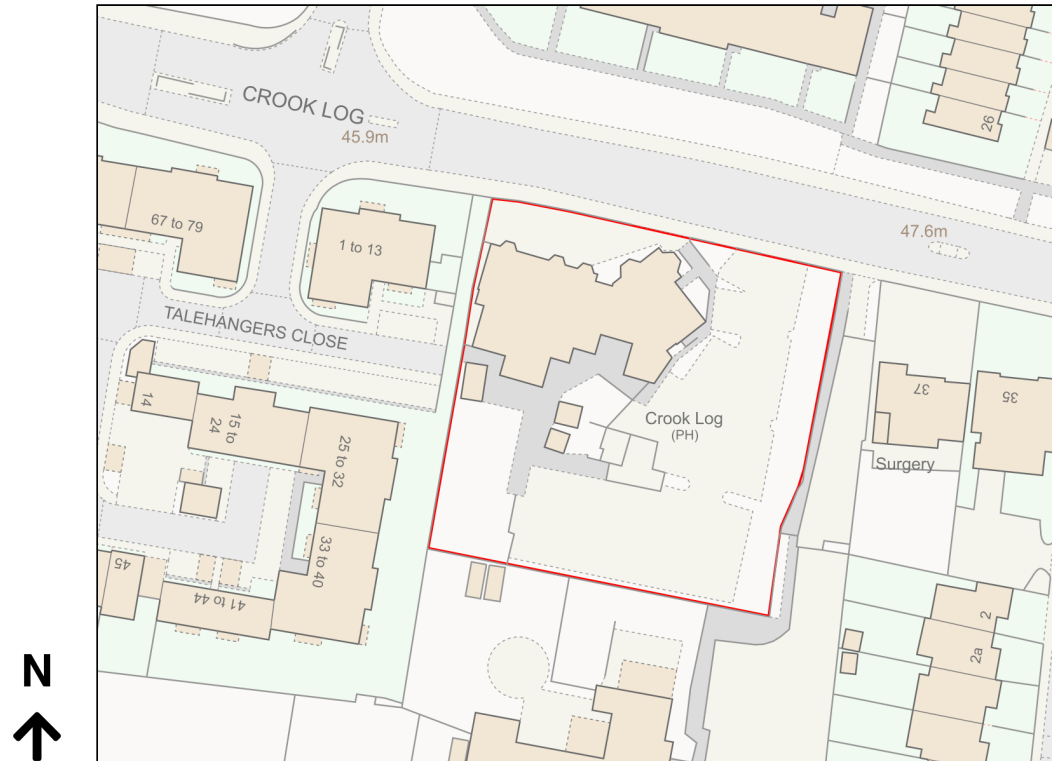

# Location Plan

Site Address: Crook Log Hotel, Crook Log, Bexleyheath, DA6 8EQ

Date Produced: 13-Dec-2023

Scale: 1:1250 @A4

Planning Portal Reference: PP-12642960v1