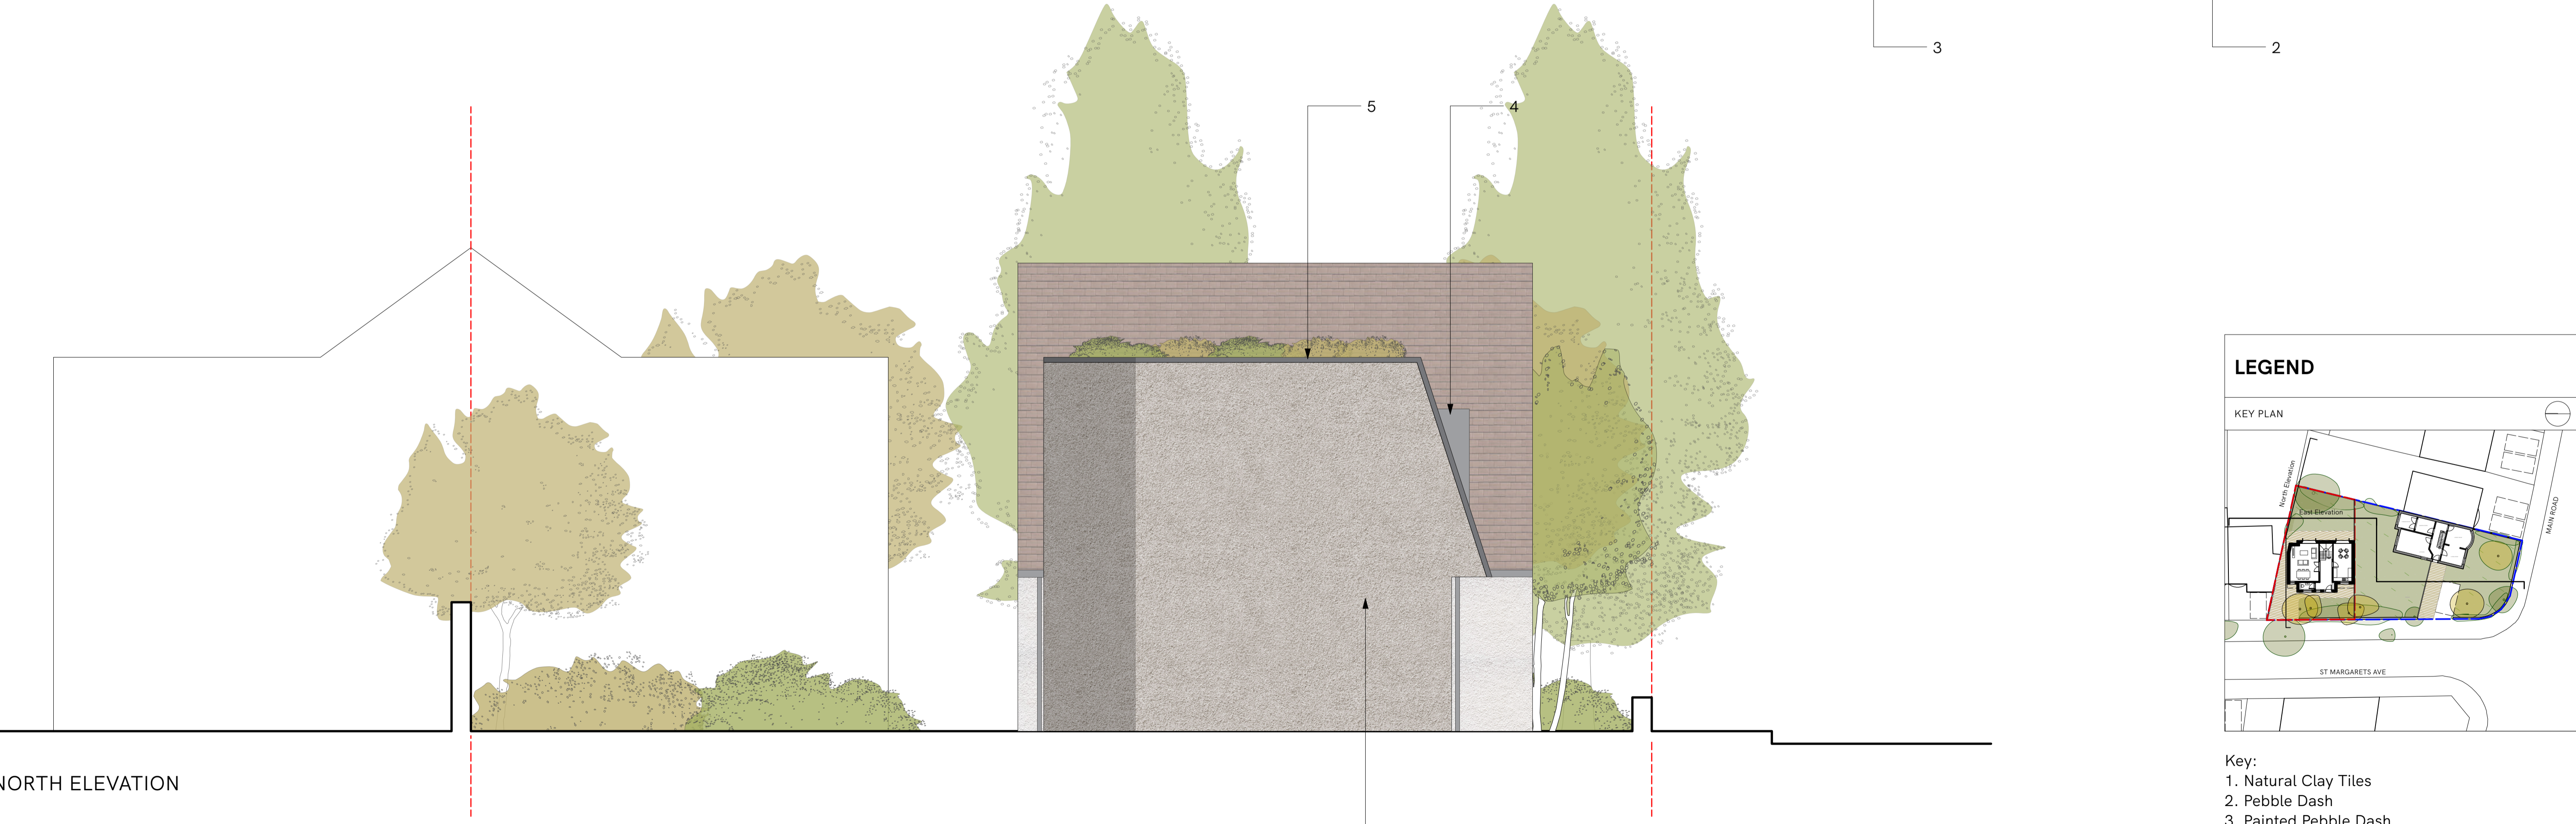

EAST ELEVATION

NORTH ELEVATION

- LEGEND**
- KEY PLAN
- Key:
- 1. Natural Clay Tiles
 - 2. Pebble Dash
 - 3. Painted Pebble Dash
 - 4. Dormer Window
 - 5. Green roof