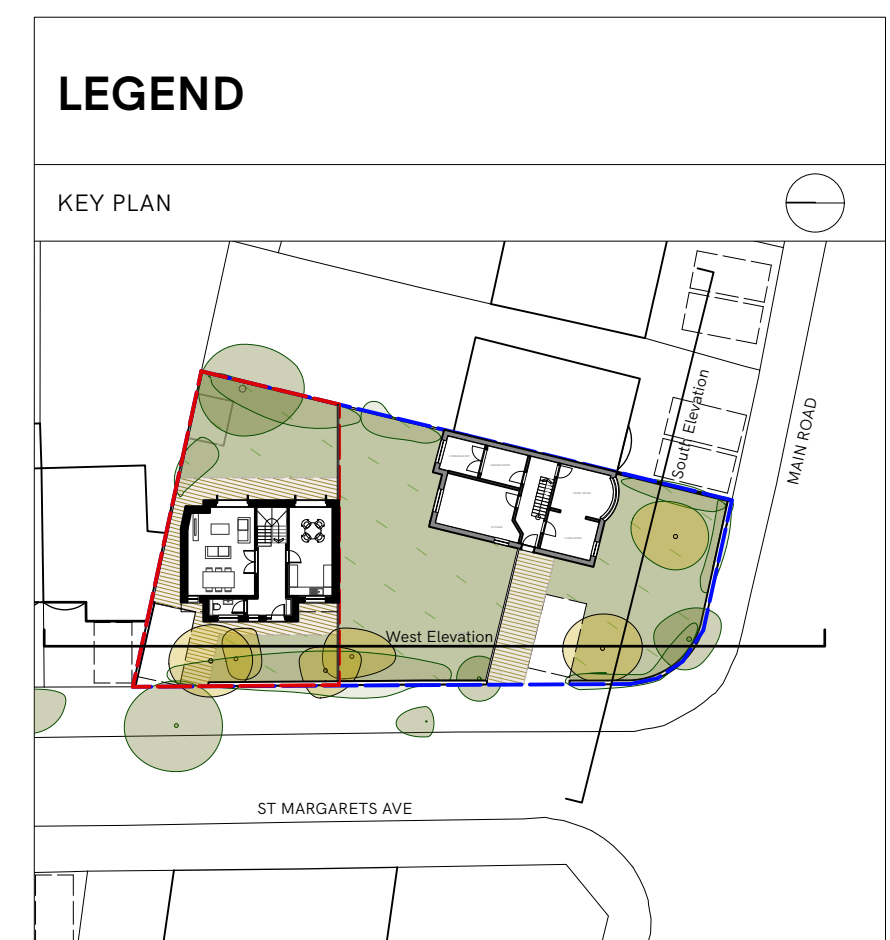

WEST ELEVATION

SOUTH ELEVATION

LEGEND

KEY PLAN

- Key:
1. Natural Clay Tiles
 2. Pebble Dash
 3. Painted Pebble Dash
 4. Dormer Window
 5. Green roof