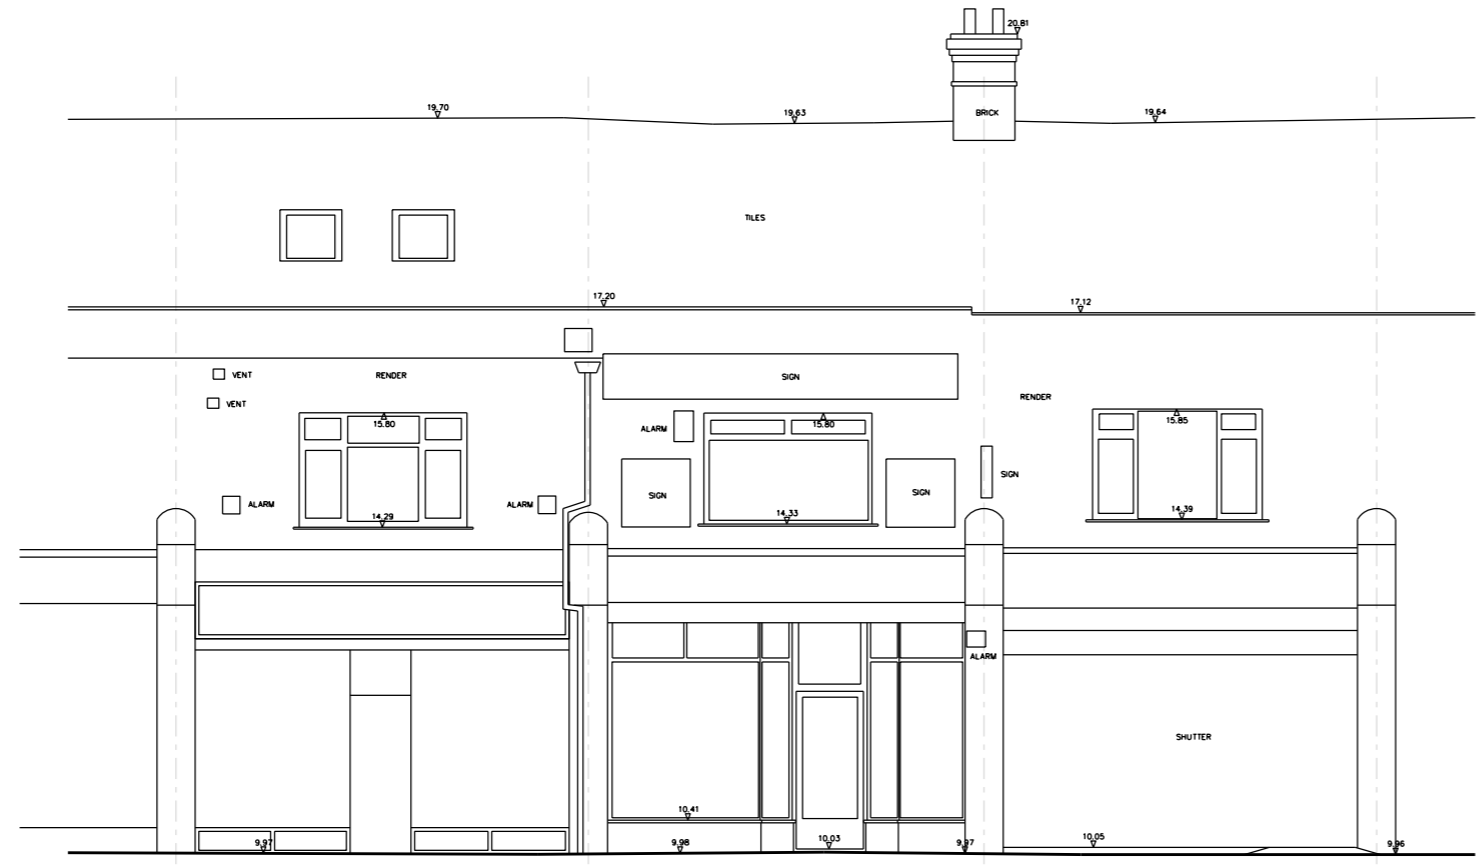

Park View Road | 42 Park View Road | Access Road | 2 Bethel Road

East Elevation

South Elevation

46 Park View Road | 44 Park View Road | 42 Park View Road | 40 Park View Road | 38 Park View Road

SCALE

REV.	DESCRIPTION	DATE

PROJECT
42 AND 44 PARK VIEW ROAD
WELLING
DA16 1RT

DRAWING TITLE
EXISTING EAST AND SOUTH
ELEVATIONS

SCALE 1 : 100 @ A3 DATE JANUARY 2021

DRAWING NO. - 3442 / P / 06

50 BOROUGH HIGH STREET
LONDON SE1 1LL

PRUN
ARCHITECTS DESIGNERS PLANNERS