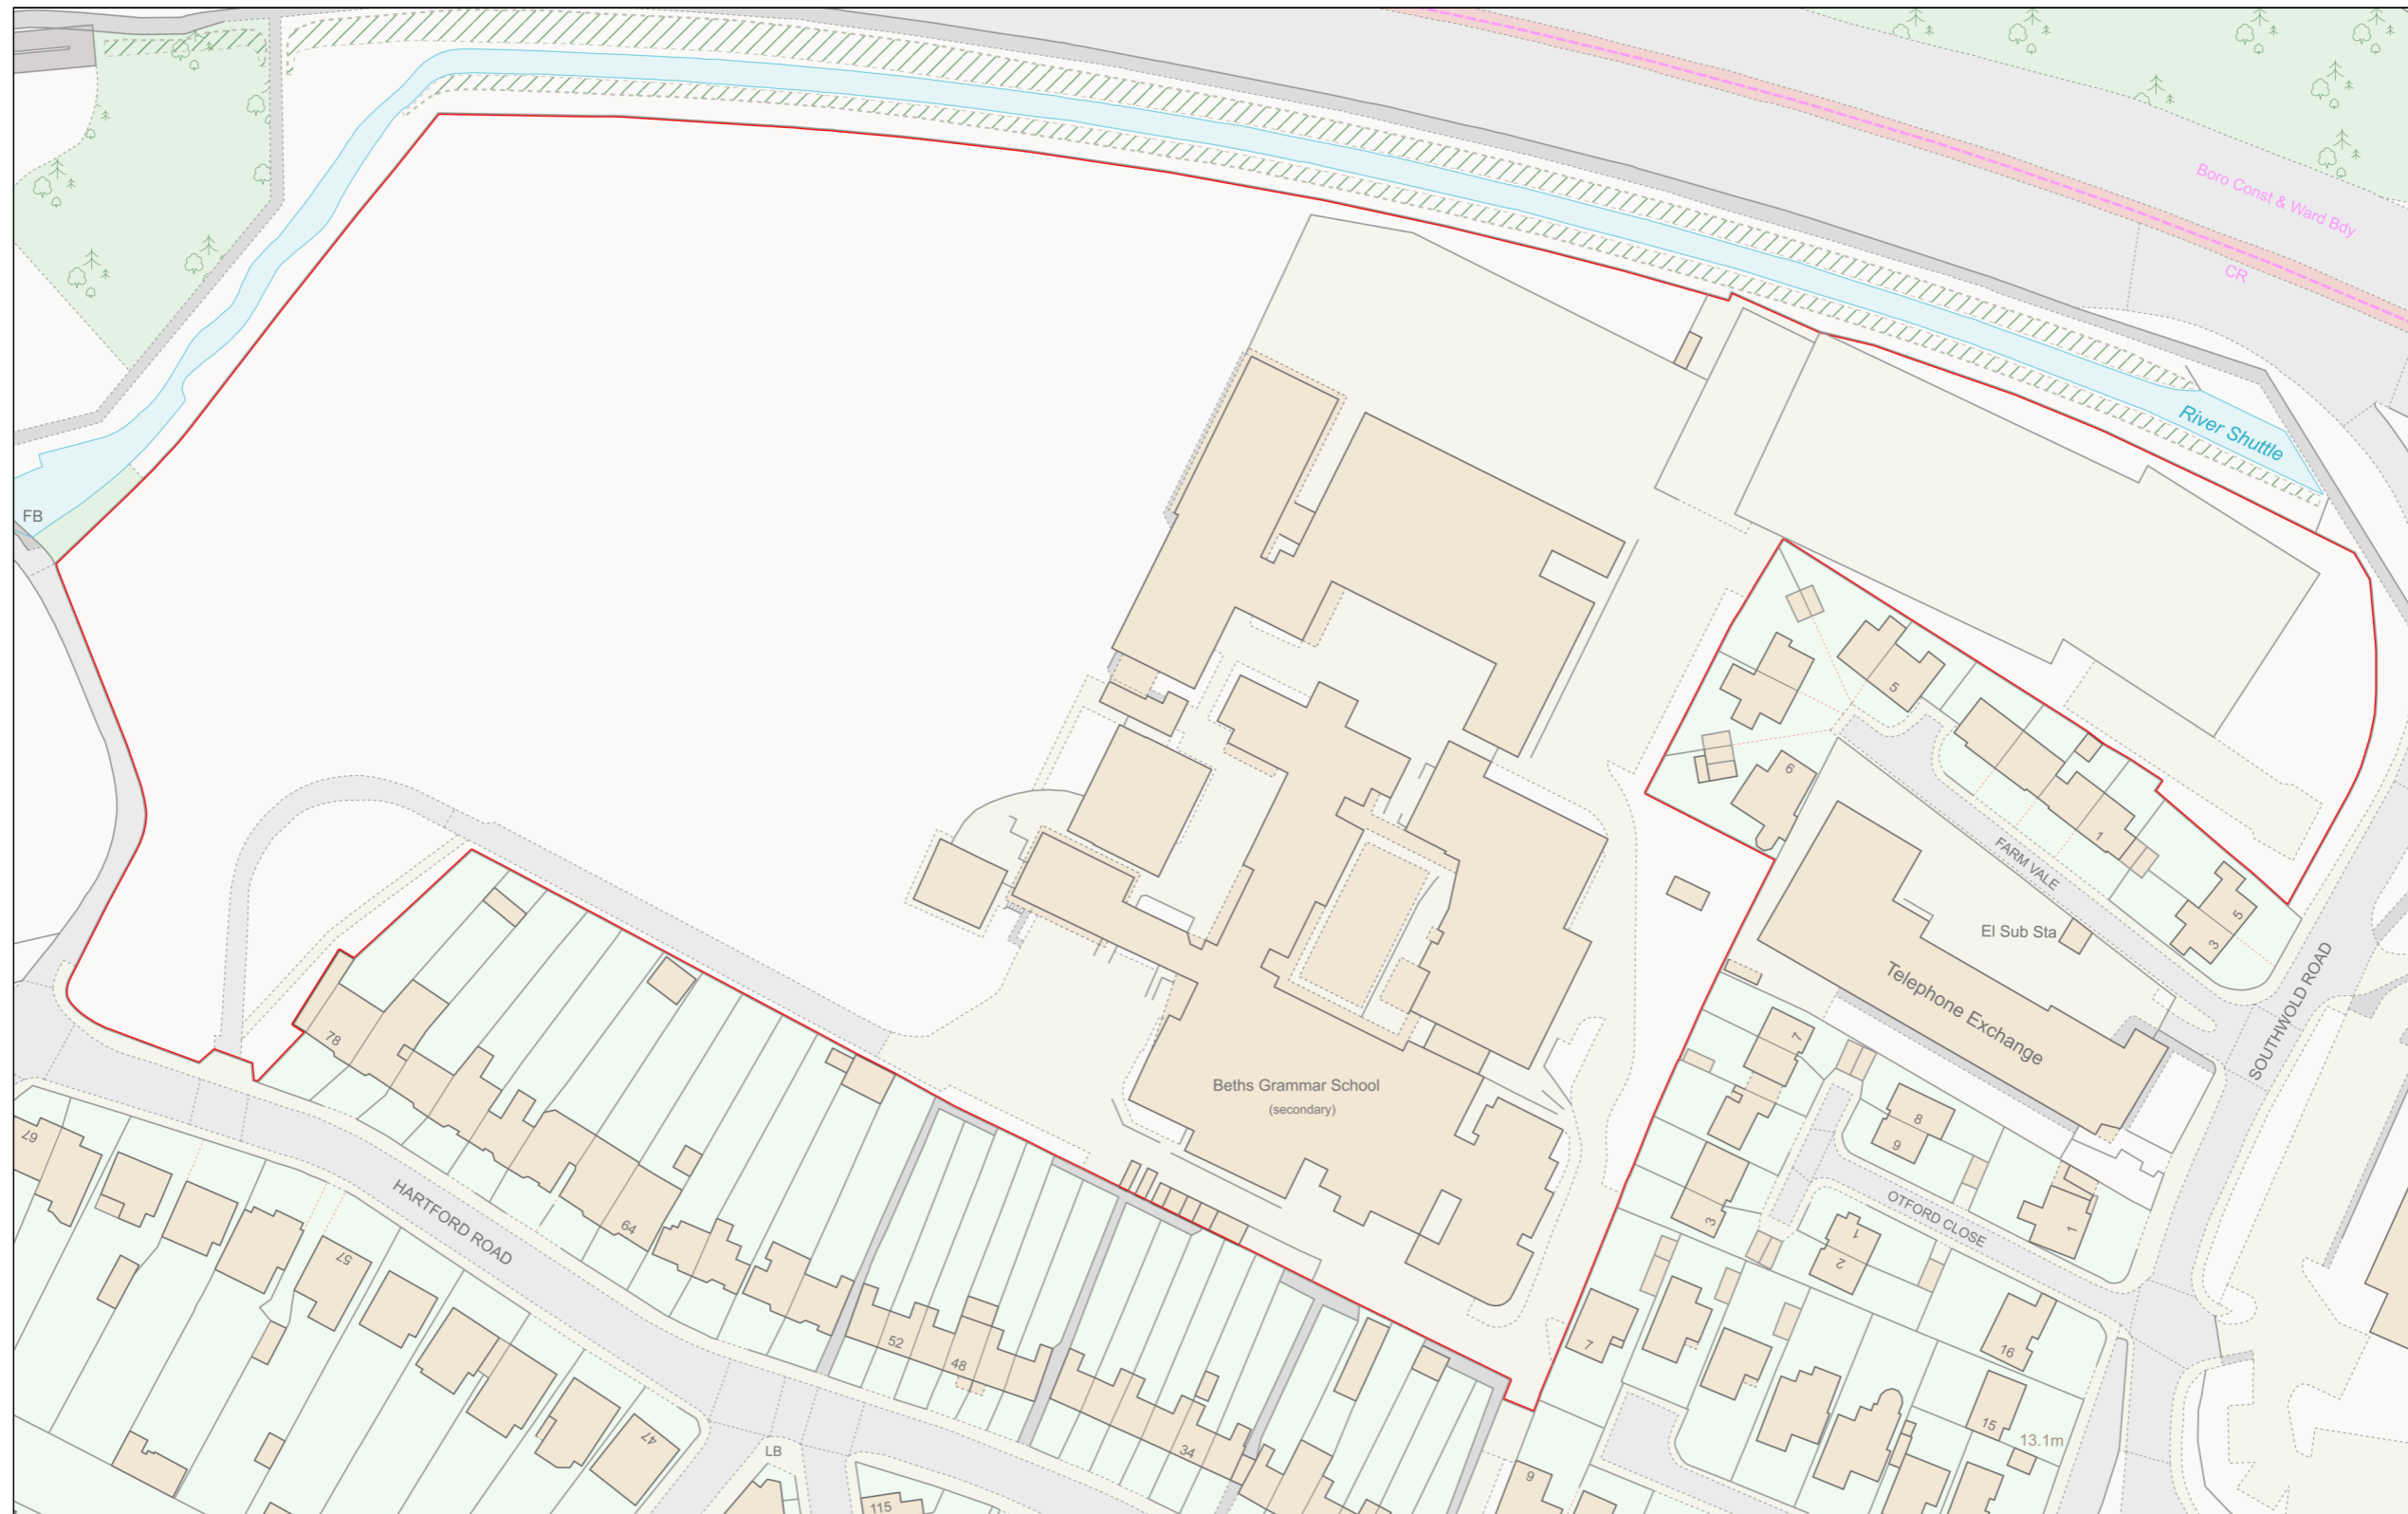

# Location Plan

Site Address: Beths Grammar School, Hartford Road, Bexley, DA5 1NE

Date Produced: 18-Dec-2023

Scale: 1:1250 @A3

Planning Portal Reference: PP-12683492v1