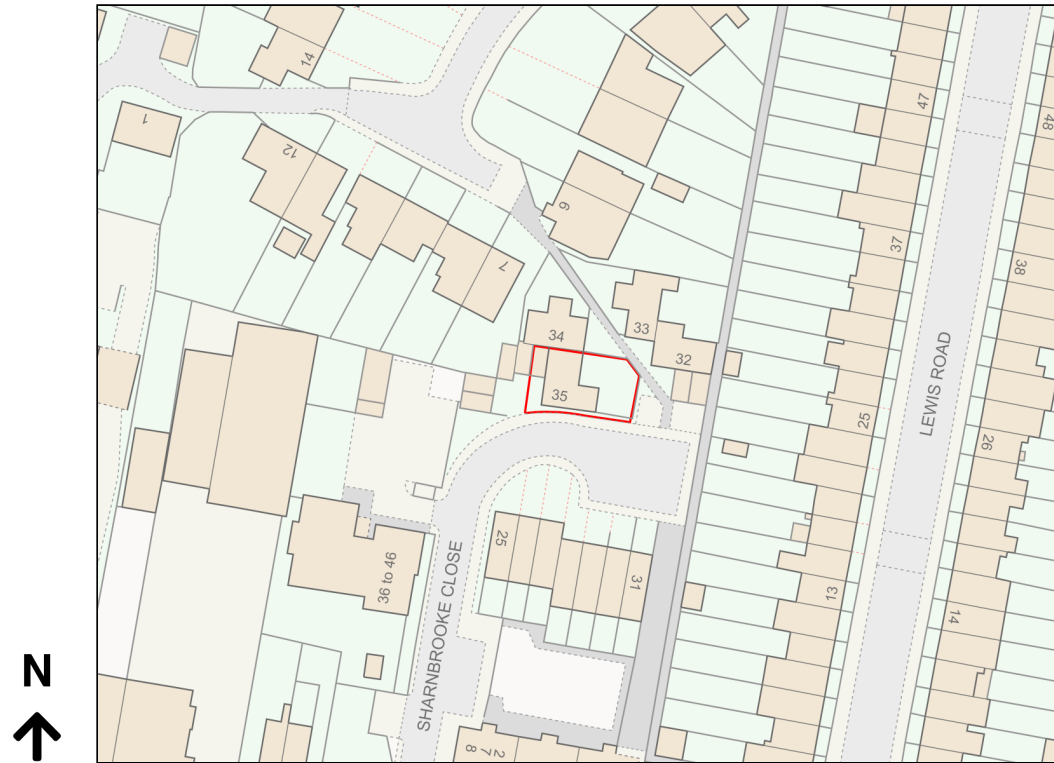

# Location Plan

Site Address: 35, Sharnbrooke Close, Welling, DA16 1SL

Date Produced: 22-Dec-2023

Scale: 1:1250 @A4

Planning Portal Reference: PP-12691531v2