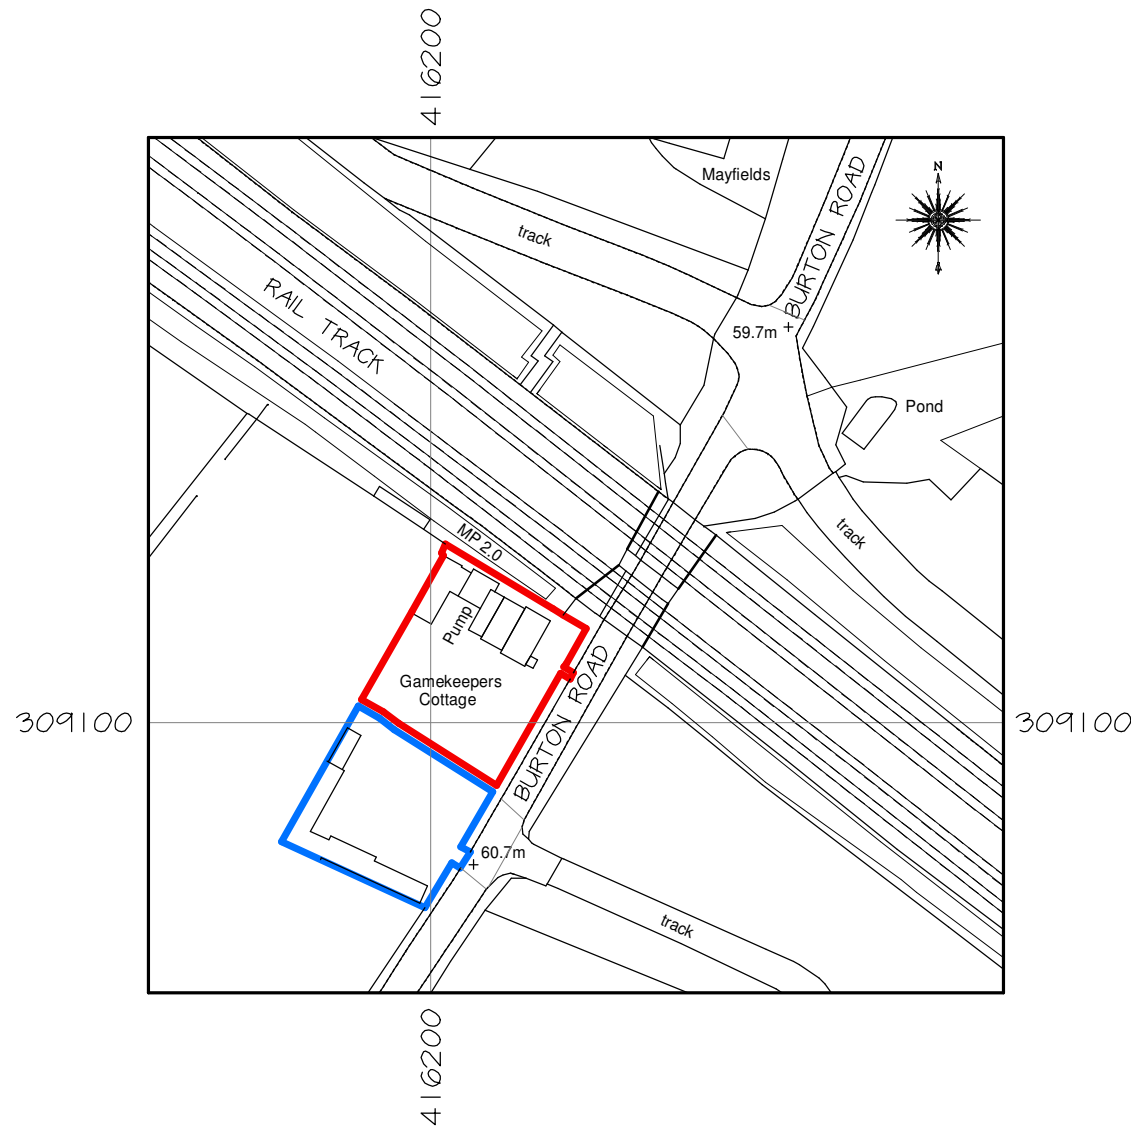

PAPER SIZE: A3

Date	Revisions

© copyright

Client  
MR & MRS HASTON-COPELAND

Location  
GAMES KEEPERS COTTAGE  
BURTON ROAD  
WHITTINGTON  
LICHFIELD  
WS14 9NT

Proposal  
PROPOSED SINGLE STOREY  
REAR EXTENSION

Drawing Title  
SITE  
LOCATION PLAN

Scale  
1:1250

Date  
JUL 2023

Drawn by  
MRP

Drg No.  
J3520-201

Revision

REPRODUCTION FROM THE ORDNANCE SURVEY NATIONAL GEOGRAPHIC DATABASE  
BY PERMISSION OF ORDNANCE SURVEY ON BEHALF OF CONTROLLER OF HER MAJESTY'S  
STATIONERY OFFICE © CROWN COPYRIGHT 2010. ALL RIGHT RESERVED-100047474.