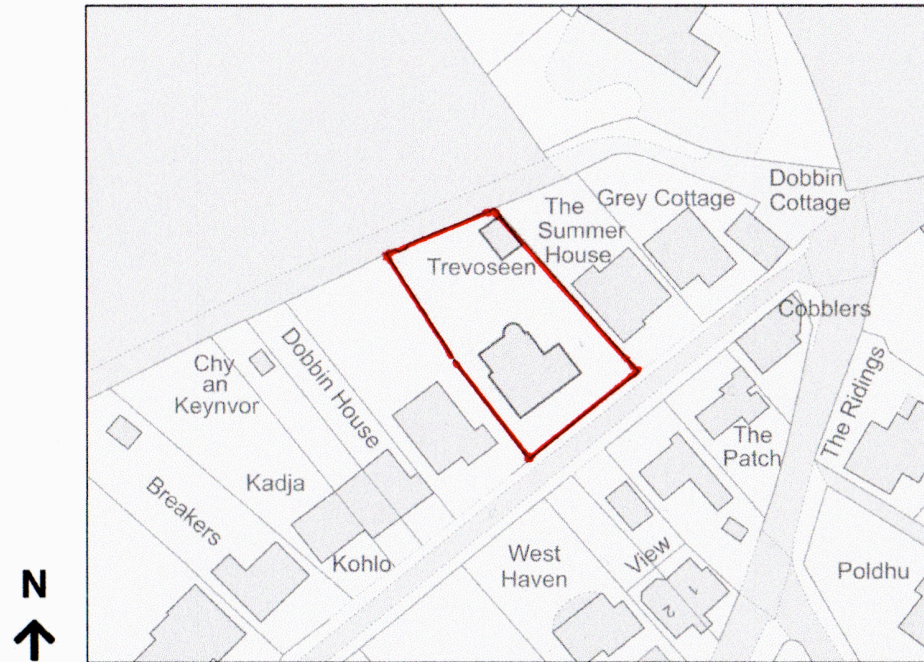

**Location Plan**

Site Address: **Trevoseen, Dobbin Road, Trevone, Padstow, PL28 8QW**

Date Produced: 20-Dec-2023

Scale: 1:1250 @A4

Planning Portal Reference: **PP-12692010v1**