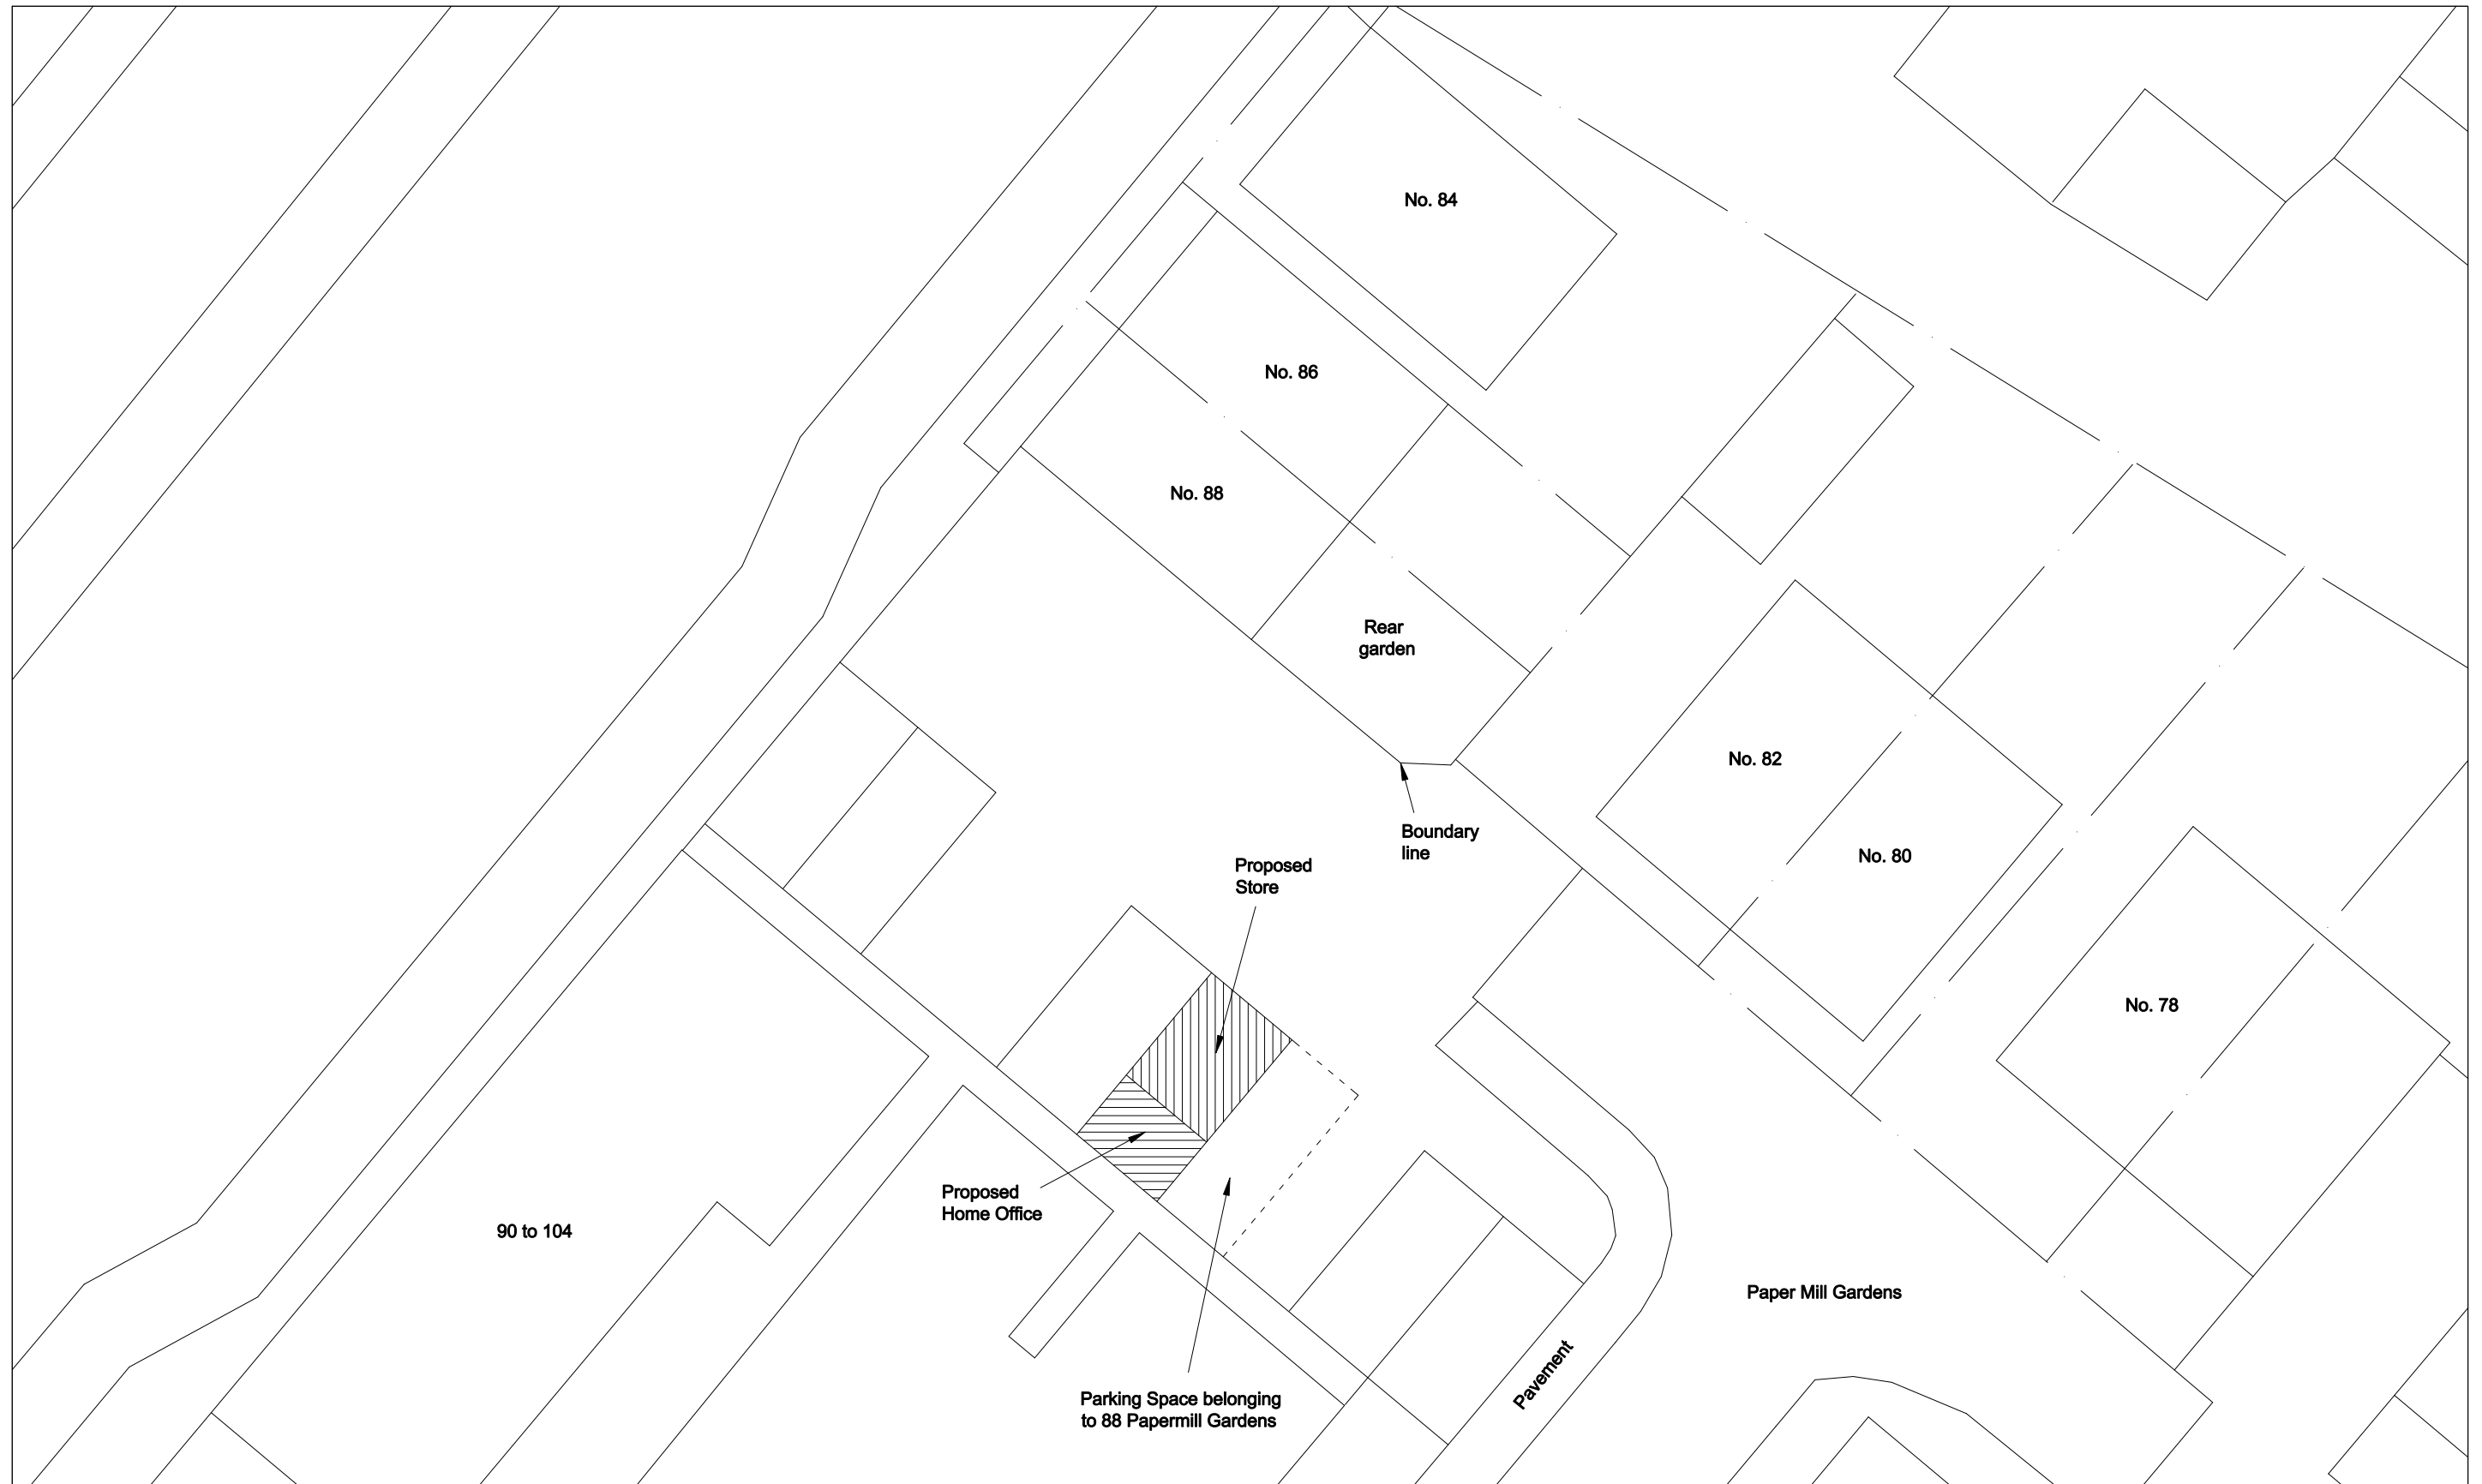

NOTES:- RESPONSIBILITY IS NOT ACCEPTED FOR ERRORS MADE BY OTHERS IN SCALING FROM THIS DRAWING. ALL CONSTRUCTION INFORMATION SHOULD BE TAKEN FROM FIGURED DIMENSIONS ONLY. ALL DIMENSIONS ARE IN MILLIMETERS

Clifton Design (Bristol)
17 Lower Redland Road
Redland
Bristol
BS6 6TB
0117 973 6000

Rev:	Description of Changes:
-	-

Drawn:	Date:	North:
-	-	↑

Client:
Mr A Kite
Address:
88 Paper Mill Gardens, Portishead

Postcode:	Drawing Title:
BS20 7QX	Block Plan - Proposed
Date:	Drawing No:
Nov 2023	88/PMG/P/06/P
Drawn: D.H	Option: -
Rev: -