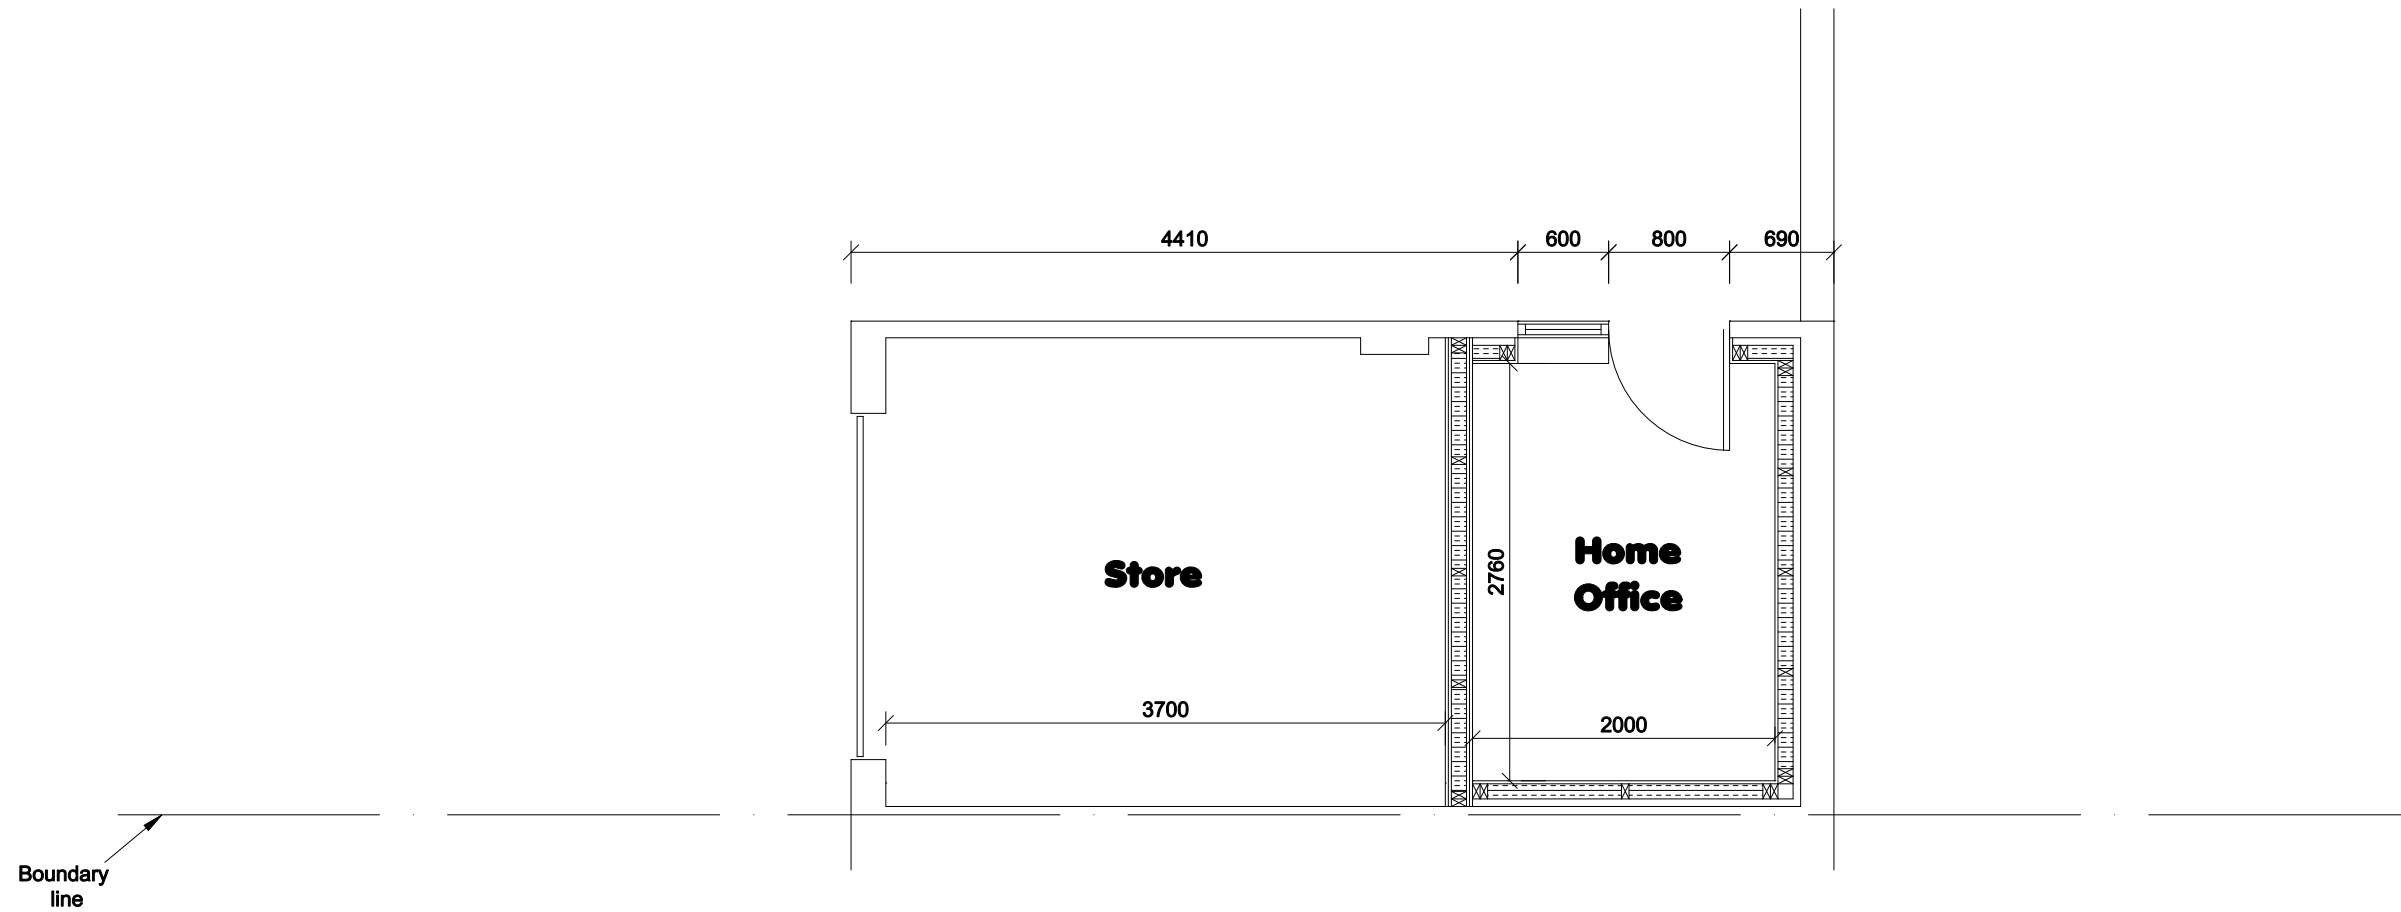

NOTES:- RESPONSIBILITY IS NOT ACCEPTED FOR ERRORS MADE BY OTHERS IN SCALING FROM THIS DRAWING. ALL CONSTRUCTION INFORMATION SHOULD BE TAKEN FROM FIGURED DIMENSIONS ONLY. ALL DIMENSIONS ARE IN MILLIMETERS

Clifton Design (Bristol) 17 Lower Redland Road Redland Bristol BS6 6TB 0117 973 6000	Rev:	Description of Changes:	Drawn:	Date:	Client:	Postcode:	Drawing Title:		
	-	-	-	-	Mr A Kite	BS20 7QX	Ground Floor Plan - Proposed		
	1:50 @ A3					Address:	Date:	Drawing No: 88/PMG/P/02/P	
					88 Paper Mill Gardens, Portishead	Nov 2023	Drawn: D.H	Option: -	Rev: -