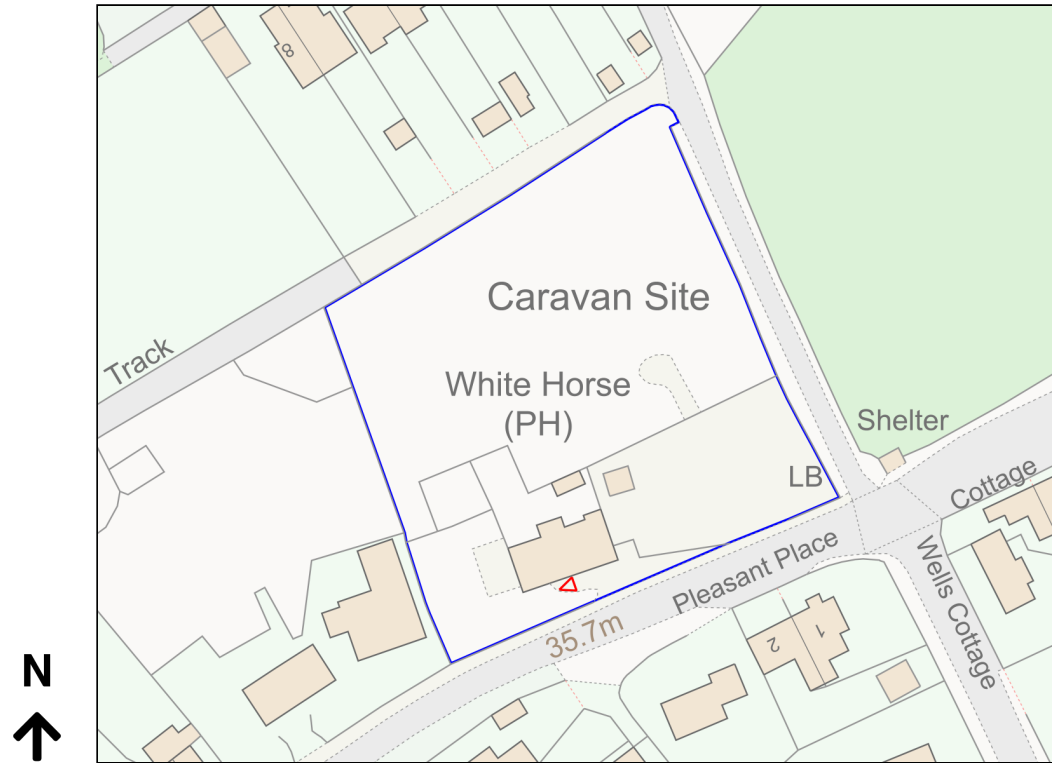

Location Plan

Site Address: White Horse, White Horse Hill, Tattingstone, IP9 2NU

Date Produced: 29-Dec-2023

Scale: 1:1250 @A4

Planning Portal Reference: PP-12702493v1