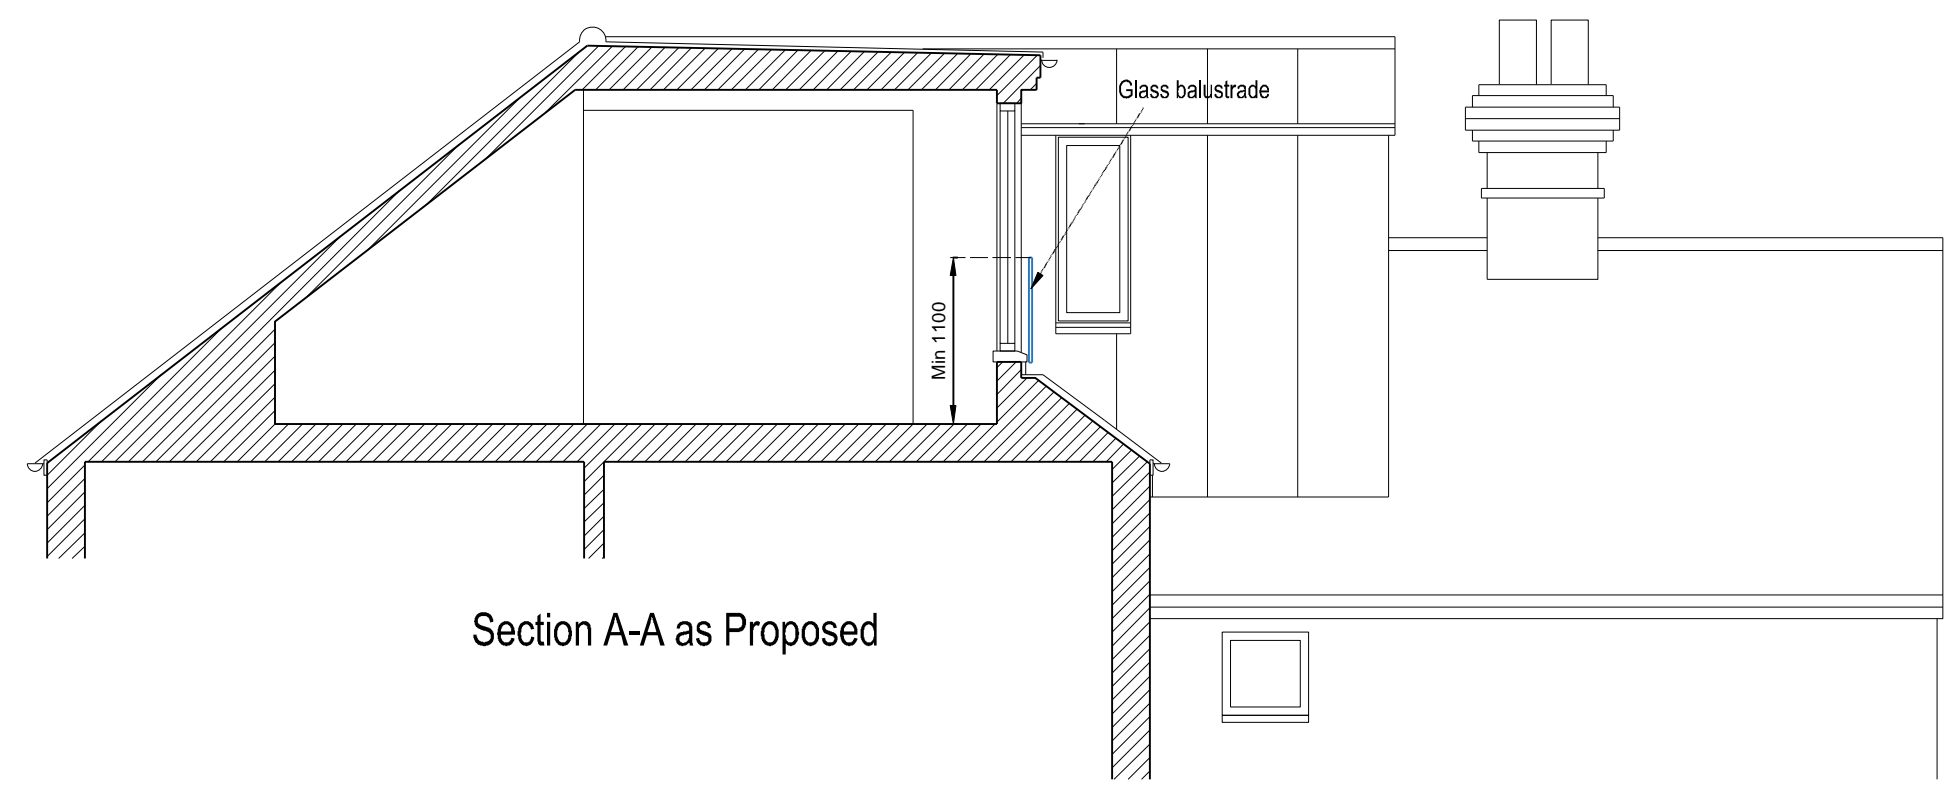

0 Scale 1:50 5m

ABRI DESIGN
Architecture + Interiors

Project: 19 Bedford Street, Oxford
OX4 1SU
Scale: 1:50
Date: 01/12/2023
Title: Plan and section
as Proposed
For: Sarah Sleet
Drawing No. SSO23 200