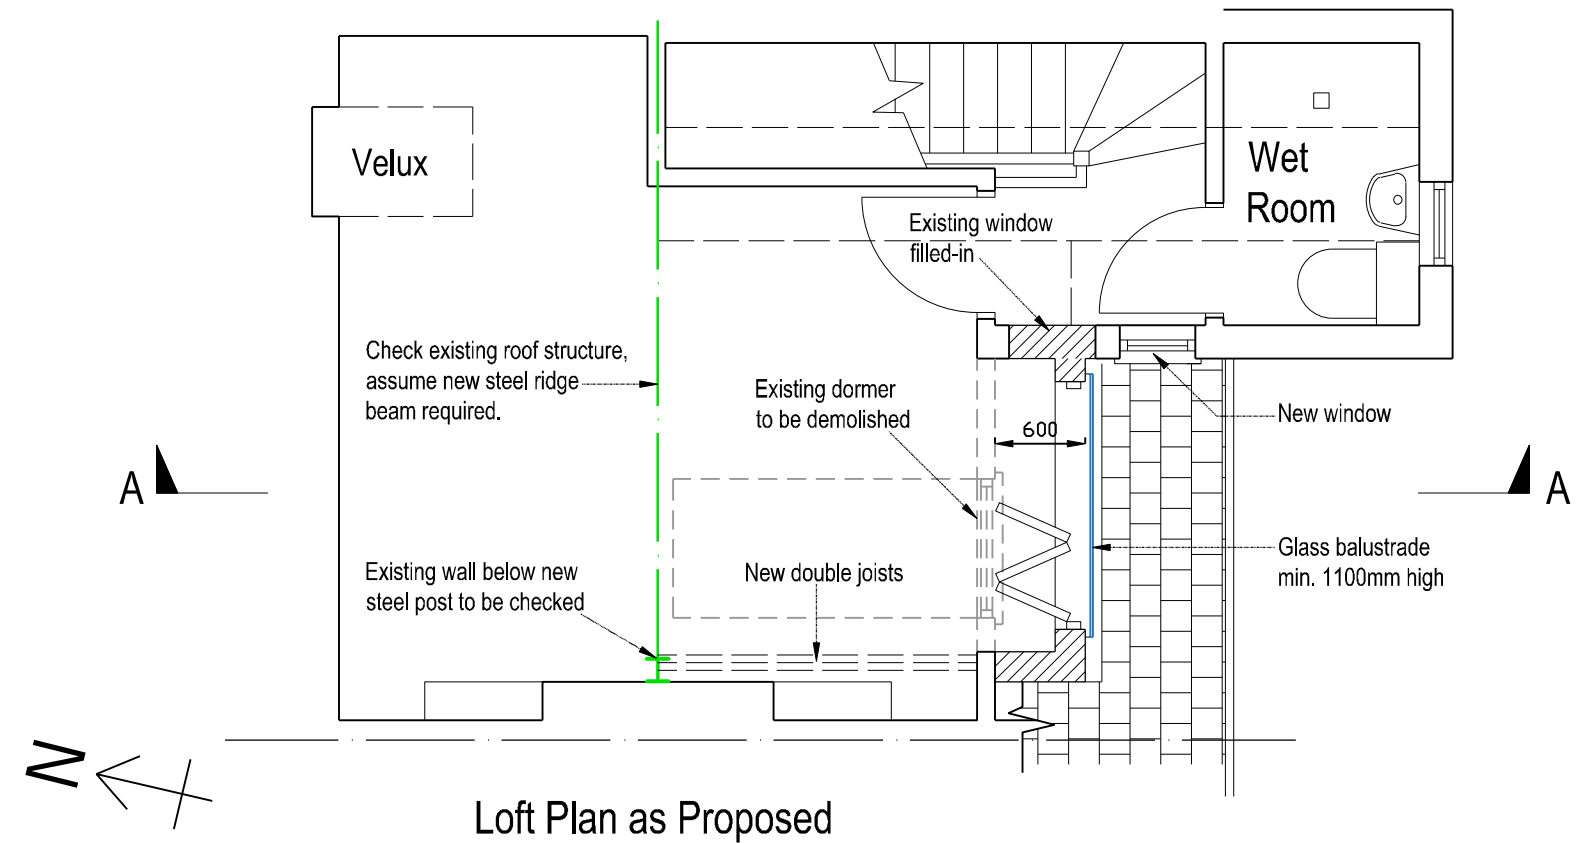

0 Scale 1:50 5m

ABRI DESIGN
Architecture + Interiors

Project: 19 Bedford Street, Oxford
OX4 1SU
Scale: 1:50
Date: 01/12/2023
Title: Plan and section
as Proposed
For: Sarah Sleet
Drawing No. SSO23 200