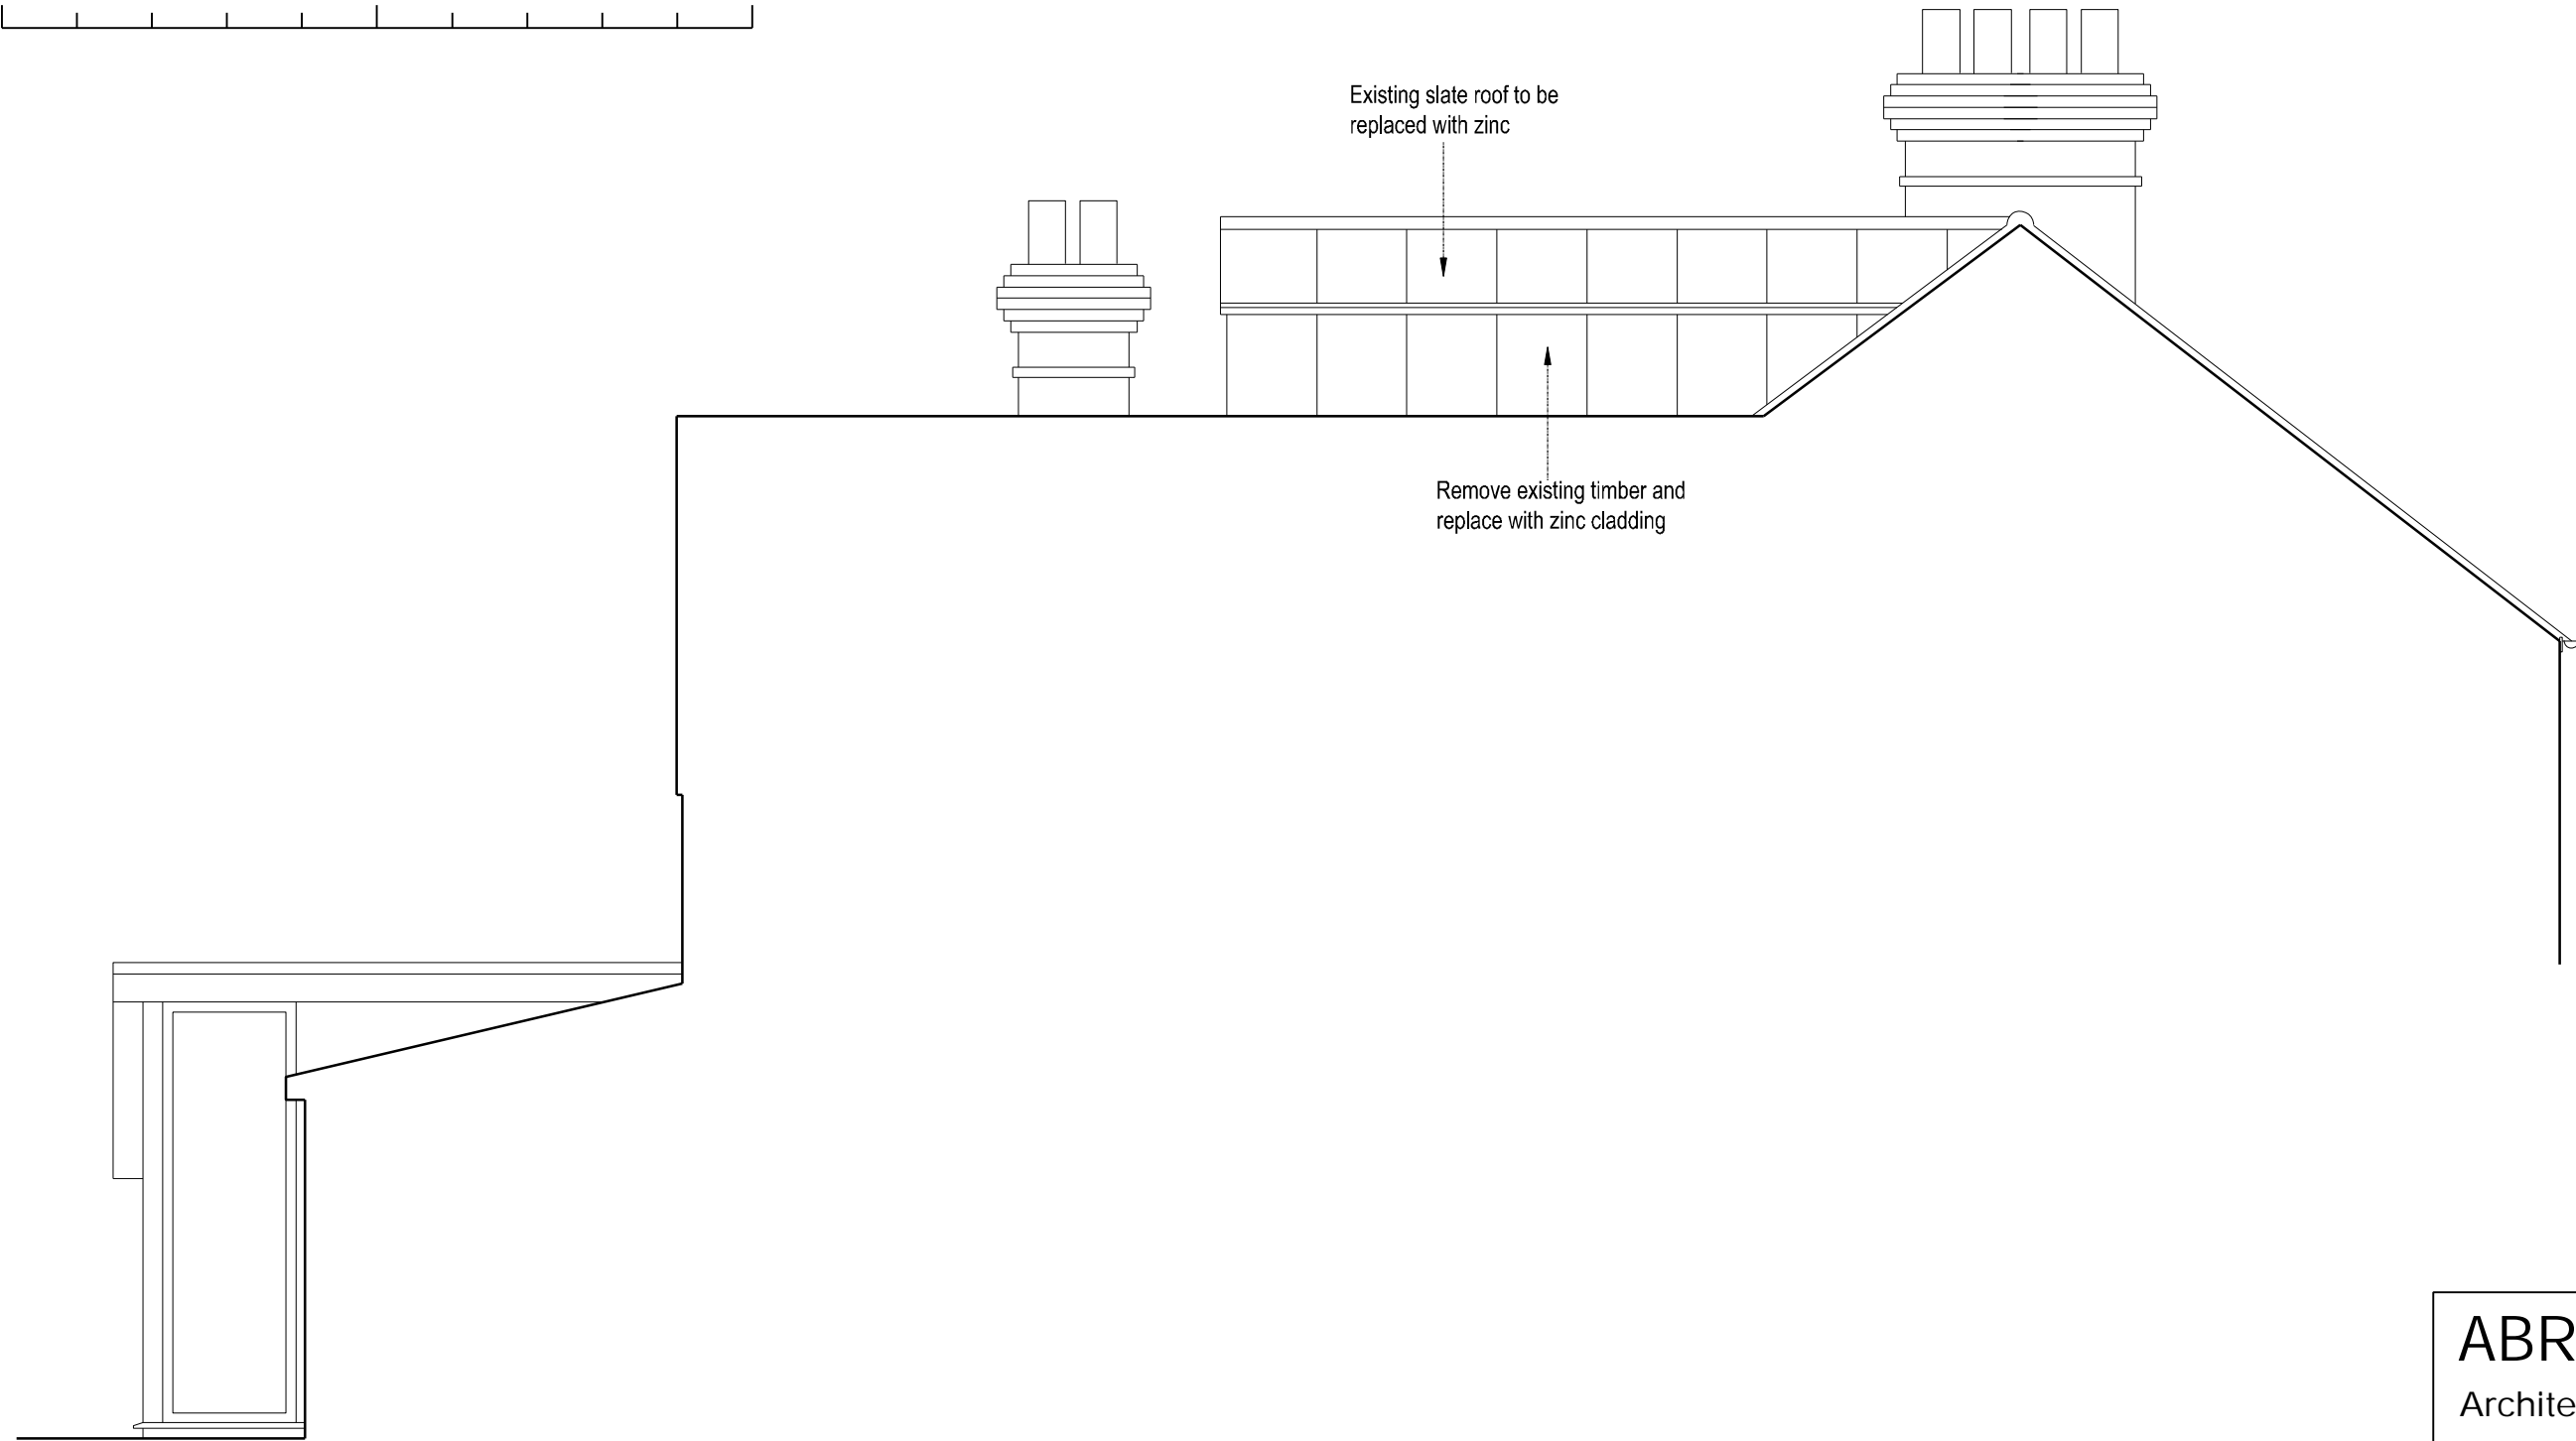

0 Scale 1:50 5m

Side (East) Elevation as Proposed

**ABRI DESIGN**  
Architecture + Interiors

Project: 19 Bedford Street, Oxford  
OX4 1SU

Scale: 1:50

Date: 01/12/2023

Title: East Side Elevation  
as Proposed

For: Sarah Sleet

Drawing No. SSO23 203