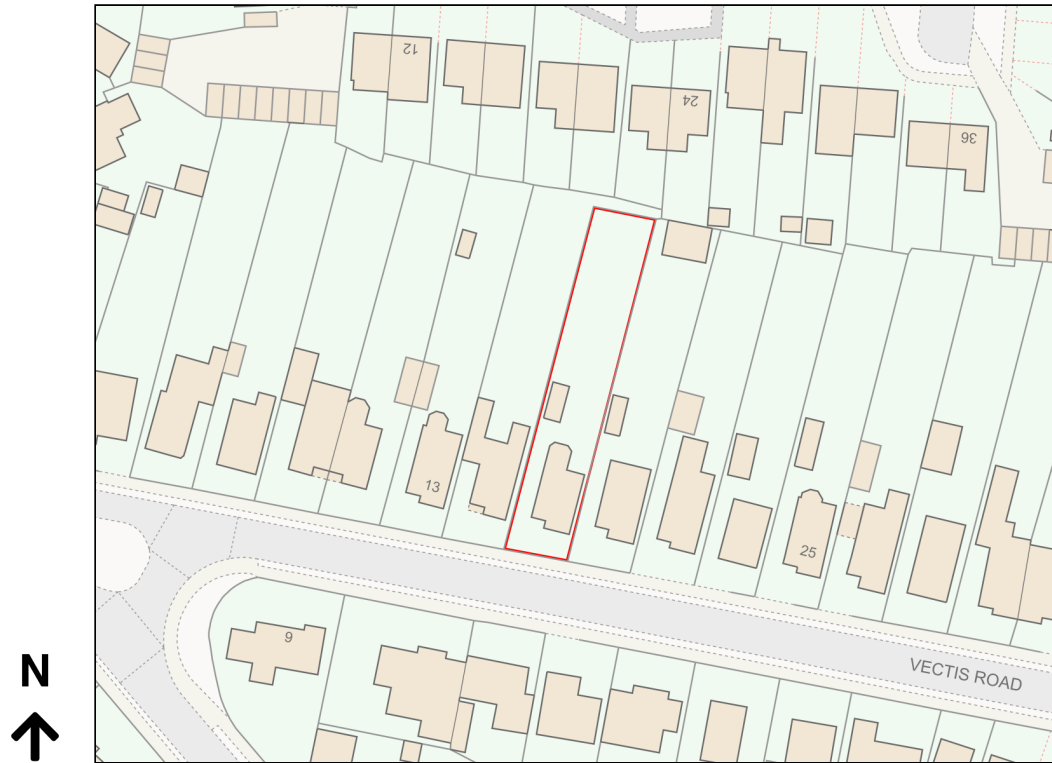

Location Plan

Site Address: 15, Vectis Road, Gosport, PO12 2QD

Date Produced: 23-Dec-2023

Scale: 1:1250 @A4

Planning Portal Reference: PP-12698475v1