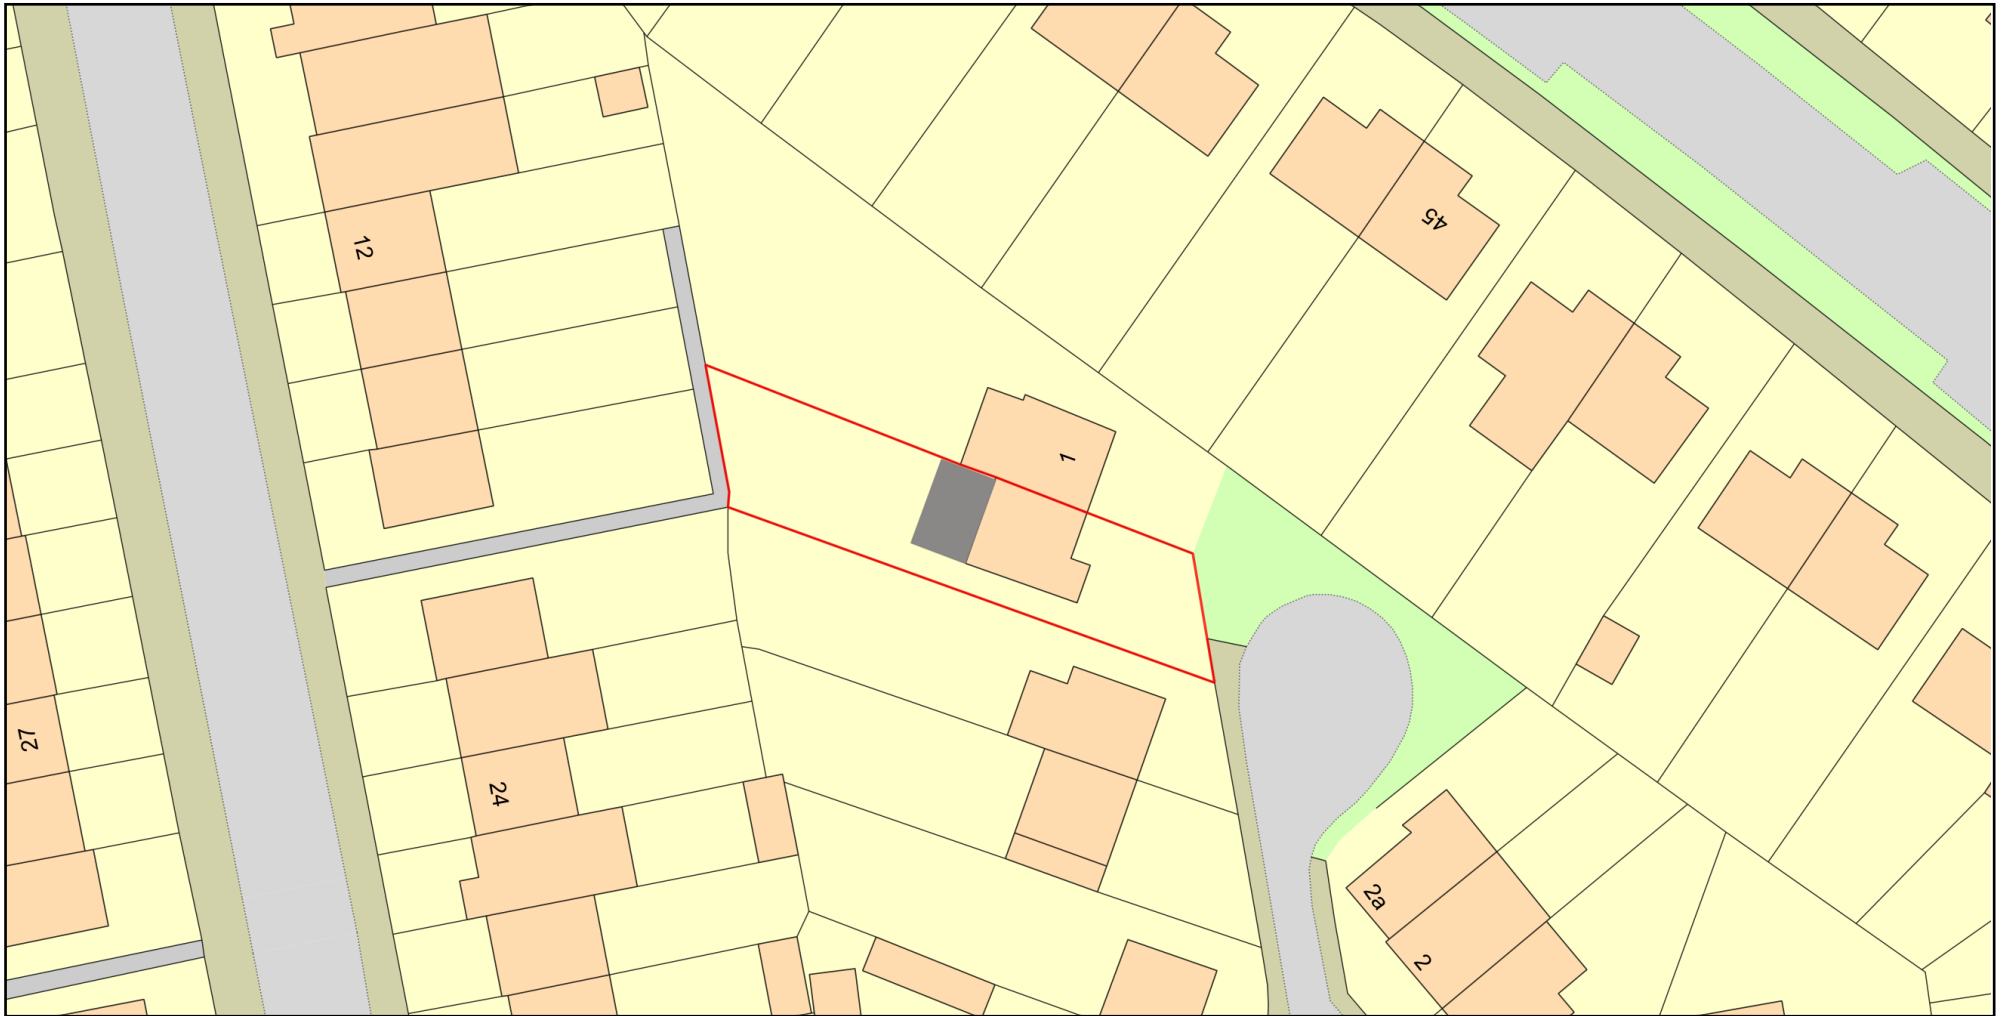

BLOCK PLAN PROPOSED

Plan Produced for: **EVOLVE DESIGN**
Date Produced: 23 Dec 2023
Plan Reference Number: TQRQM23357182511881
Scale: 1:500 @ A4