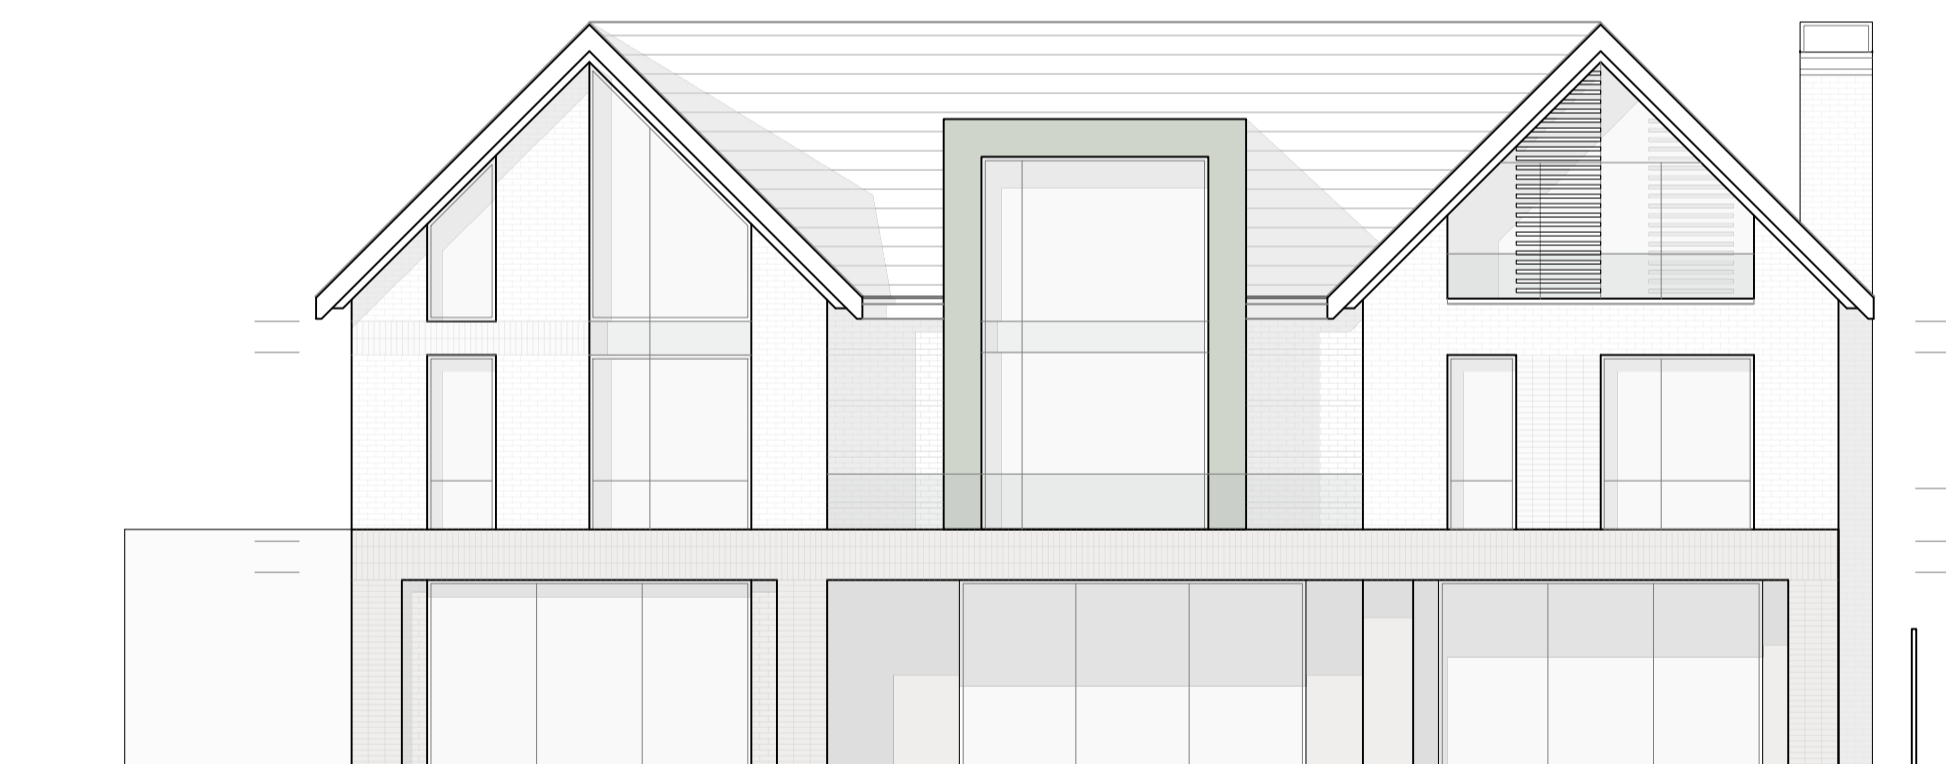

Pownall Ave - South elevation

East elevation

West elevation

North elevation

# ELEVATIONS

Cartwright & Gross Ltd  
 Chartered Architects  
 The Golden Lion  
 Middle Hillgate  
 Stockport  
 SK1 3EH  
 0161 480 1119  
 www.cartwrightandgross.co.uk

Do not scale. Contractors must check all dimensions on site before preparing production drawings or commencing any work. This drawing and its design is the copyright of Cartwright and Gross Ltd and may not be reproduced in any form whatsoever without their prior express written consent.

Revision	Date	Revision note
----------	------	---------------

Notes

Project :  
 17 Pownall  
 Title :  
 Proposed Elevations  
 Drawing number :  
 906/300  
 Client :  
 Jonathan & Lisa Porter

Scale :  
 1:100@A1  
 Date :  
 08.12.23  
 CAD Ref :  
 PL01  
 Drawn by :