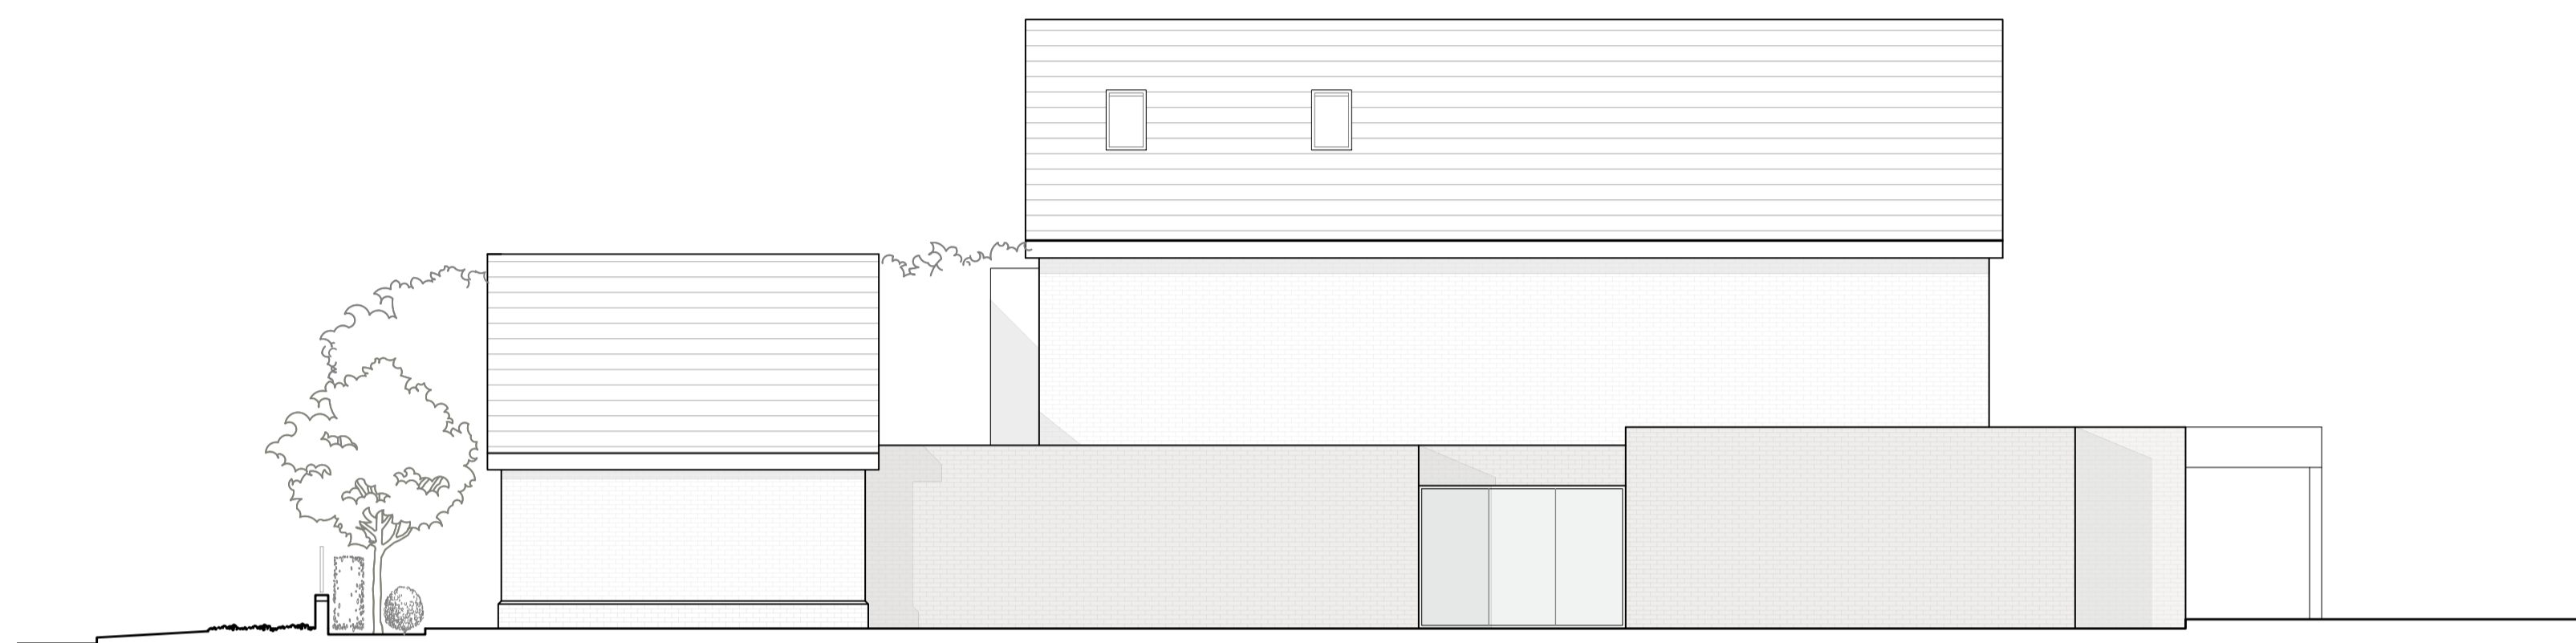

Pownall Ave - South elevation

East elevation

West elevation

North elevation

Revision	Date	Revision note
----------	------	---------------

Notes

Project :  
 17 Pownall  
 Title :  
 Proposed Elevations  
 Drawing number :  
 906/300  
 Client :  
 Jonathan & Lisa Porter

Scale :  
 1:100@A1  
 Date :  
 08.12.23  
 CAD Ref :  
 PL01  
 Drawn by :