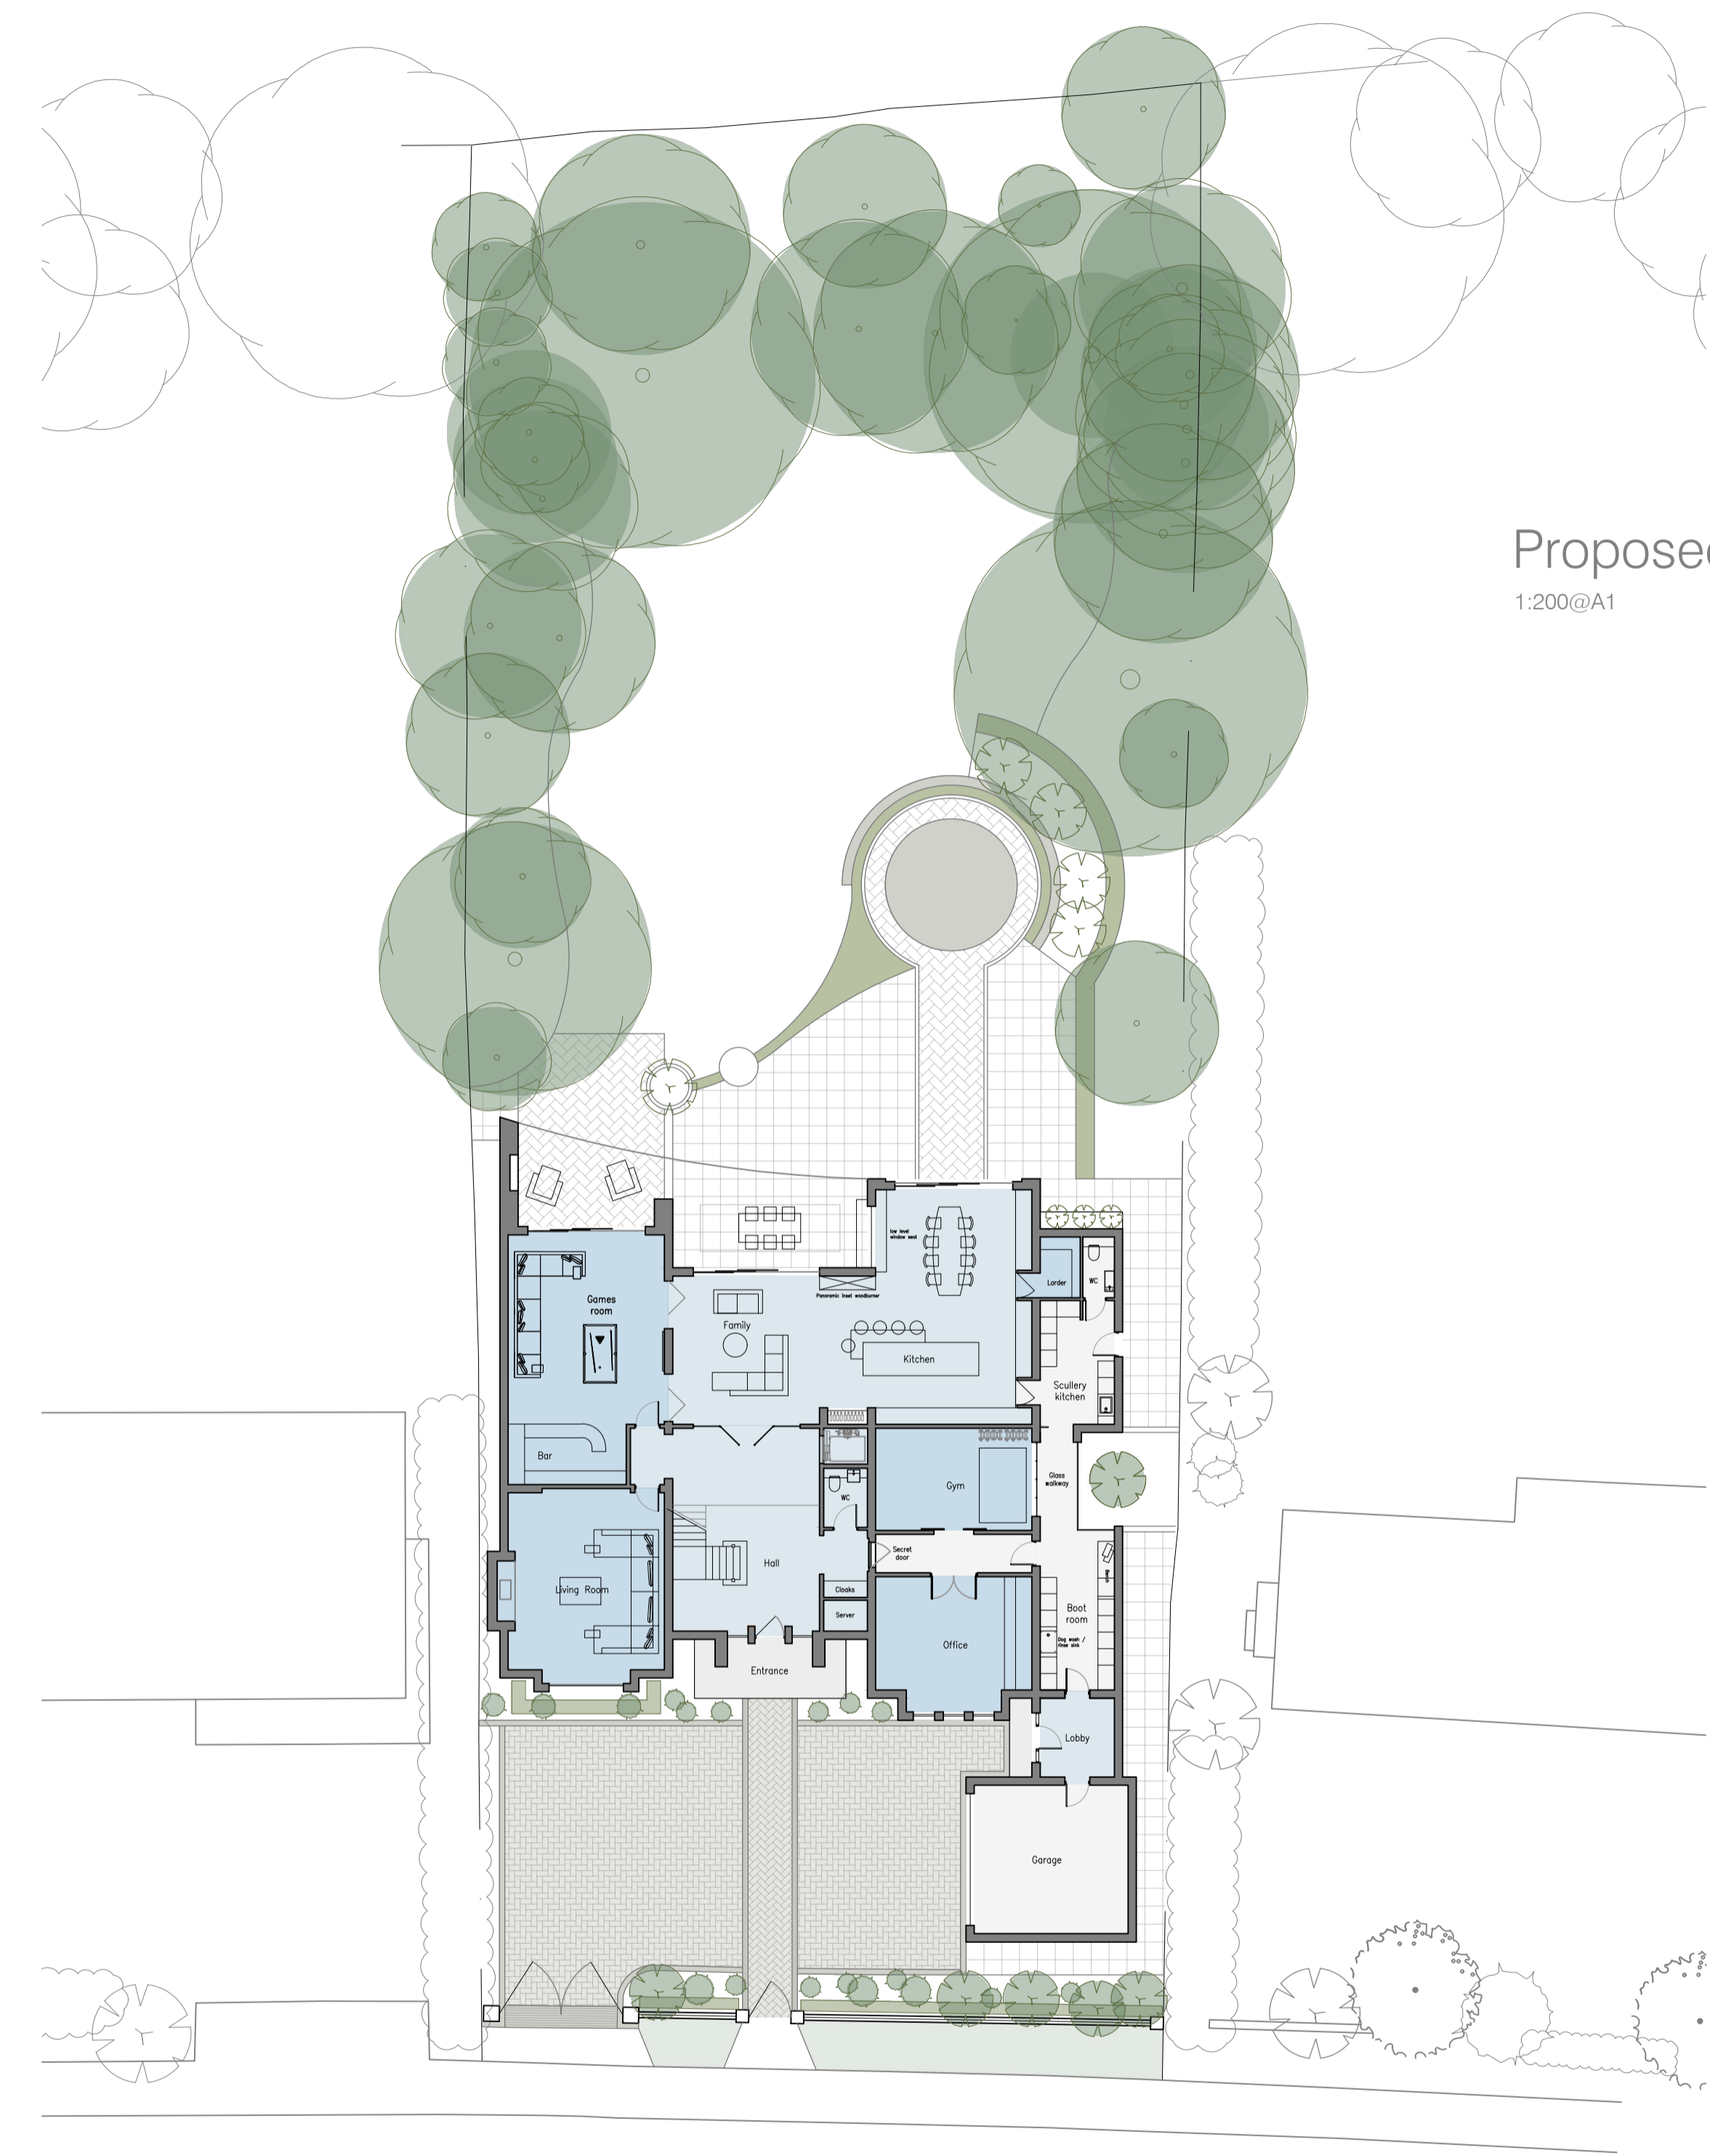

Proposed Roof Plan

1:200@A1

Proposed Site Plan

1:200@A1

SITE

Cartwright & Gross Ltd
 Chartered Architects
 The Golden Lion
 Middle Hillgate
 Stockport
 SK1 3EH
 0161 480 1119
 www.cartwrightandgross.co.uk

Do not scale. Contractors must check all dimensions on site before preparing production drawings or commencing any work. This drawing and its design is the copyright of Cartwright and Gross Ltd and may not be reproduced in any form whatsoever without their prior express written consent.

Revision	Date	Revision note

Project : 17 Pownall
 Title : Proposed Site
 Drawing number : 906/205
 Client : Jonathan & Lisa Porter

Scale : 1:200@A1
 Date : 08.12.23
 CAD Ref : PL01
 Drawn by :